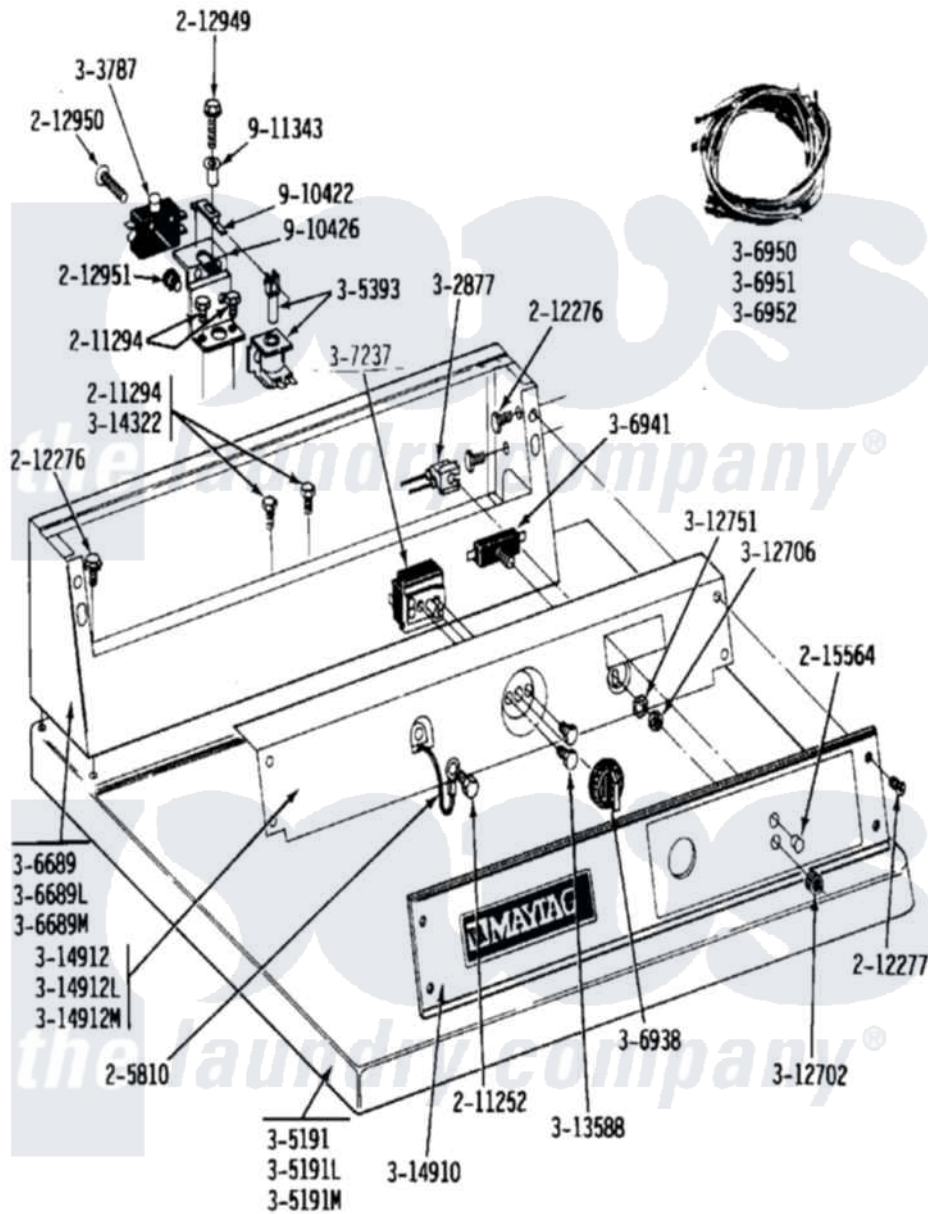

# Maytag GDE24CT 01 - CT CONTROL PANEL

Maytag Residential Maytag GDE24CT Dryer Parts Parts Diagram 01 - CT CONTROL PANEL  
 Click on the part number to view part

Item	Original Part Number	Replaced By	Status	Part Description
001	<a href="#">205810</a>			Wire, Ground
002	<a href="#">211252</a>			Screw, Ground Wire
003	211294	<a href="#">90767</a>		Screw, 8A X 3/8 HeX Washer Head Tapping
004	212276	<a href="#">W10116760</a>		Screw
005	<a href="#">212277</a>			Screw, No.8 X 1/2 Inch
006	212949	<a href="#">22001866</a>		Screw, Relay
007	212950	<a href="#">M0227520</a>		Screw-Tc No.6-32 X 13/16", Preform SwiTch
008	<a href="#">212951</a>			Screw, No.6-32 X 1/4 Inch
NI	<a href="#">215003</a>			Fastener, Panel And Bracket
010	<a href="#">215564</a>			Lens, Indicator Light
NI	NLA		Not Available	PILOT LIGHT
012	Y303787		Not Available	SWITCH FOR RELAY
013	Y305191		Not Available	TOP COVER-WHITE
NI	NLA		Not Available	TOP COVER-ALMOND
"	NI A		Not Available	TOP COVER-HARVEST

	NLA		Not Available	WHEAT
"	NLA		Not Available	CONTROL COVER (WHT)
"	NLA		Not Available	CONTROL COVER ASSY--- NA
"	NLA		Not Available	CONTROL COVER ASSY
019	<a href="#">306938</a>			Knob, Selector Switch
020	307237	<a href="#">W10327105</a>		Switch, Cycle Selection
021	306941	<a href="#">W10149462</a>		Switch, Push-To-Start
NI	NLA		Not Available	MAIN WIRE HARNESS - DE
"	NLA		Not Available	MAIN WIRE HARNESS - DE
025	<a href="#">Y312702</a>			Knurled Nut, Start Switch
026	Y312706	<a href="#">422617</a>		Nut
027	<a href="#">312751</a>			Lockwasher, Start Switch
028	Y313588	<a href="#">488234</a>		Screw 8-32 X 1/4
029	Y314322	<a href="#">211251</a>		Screw, Transformer
NI	NLA		Not Available	CONTROL PANEL COMMERCIAL DRYER
031	314912		Not Available	BRACKET, CONTROL PANEL (WHT)
NI	NLA		Not Available	BACK UP PLATE-ALMOND
"	NLA		Not Available	BACK UP PLATE-HARVEST WHEAT
"	NLA		Not Available	SPRING LEVER FOR RELAY
"	NLA		Not Available	RELAY BRACKET
"	NLA		Not Available	SPACER FOR ADVANCE RELAY