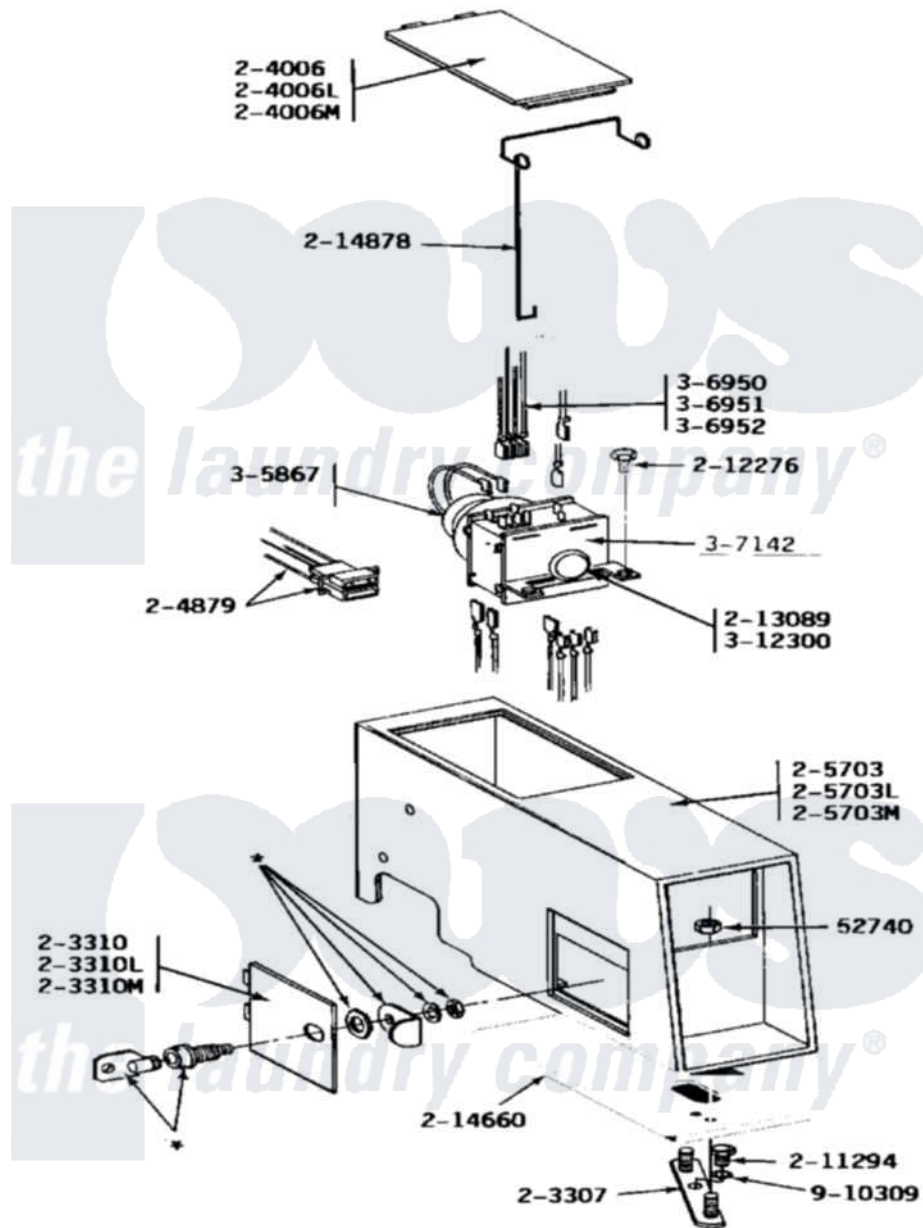

Maytag GDE24CT 02 - CT CONTROL PANEL/TIMER

Maytag [Residential Maytag GDE24CT Dryer Parts](#) Parts Diagram 02 - CT CONTROL PANEL/TIMER
 Click on the part number to view part

Item	Original Part Number	Replaced By	Status	Part Description
001	Y052740	62739		Nut, Lock
NI	NLA		Not Available	MTG. STRAP---NA
"	NLA		Not Available	ACCESS DOOR (WHITE)
"	NLA		Not Available	ACCESS DOOR-ALMOND
"	NLA		Not Available	ACCESS DOOR-HARVEST WHEAT
"	NLA		Not Available	ACCESS DOOR (WHITE)
"	NLA		Not Available	ACCESS DOOR-ALMOND
"	NLA		Not Available	ACCESS DOOR-HARVEST WHEAT
"	NLA		Not Available	HARNES FOR TICKET CONTROL
"	NLA		Not Available	OUTER CASE-WHITE
"	NLA		Not Available	OUTER CASE-ALMOND
"	NLA		Not Available	OUTER CASE-HARVEST WHEAT
013	211294	90767		Screw, 8A X 3/8 HeX Washer Head Tapping

014	212276	W10116760	Screw
015	213089		Knob For Timer
016	214660		Gasket, Control Center
017	214878		Latch For Access Door
NI	NLA	Not Available	TIMER MOTOR
"	NLA	Not Available	MAIN WIRE HARNESS - DE
"	NLA	Not Available	MAIN WIRE HARNESS - DE
022	307142		Timer With Knob And Pin
023	Y312300		Groov-Pin
024	910309		Washer, Mounting Strap