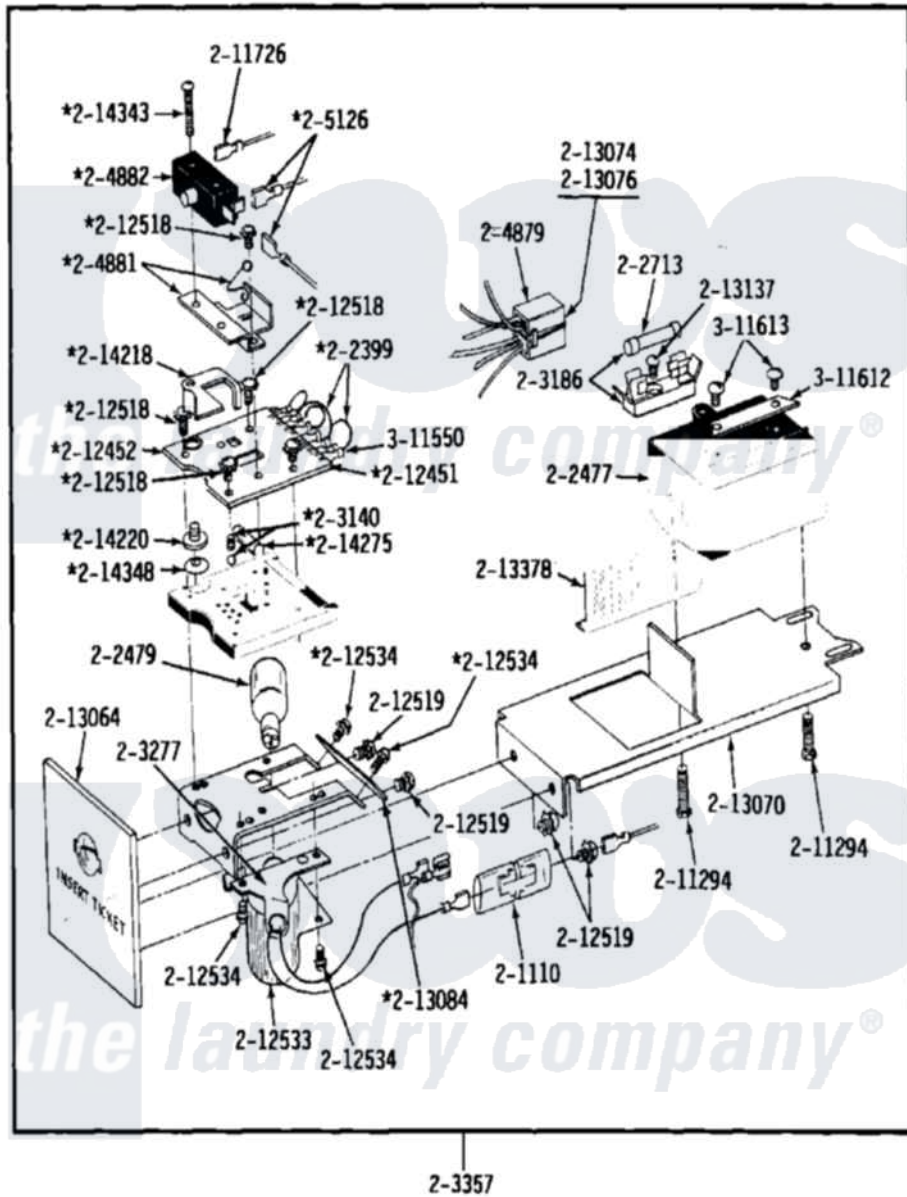

Maytag GDE24CT 03 - CT CONTROL CENTER COMPONENTS

2-3357

Maytag [Residential Maytag GDE24CT Dryer Parts](#) Parts Diagram 03 - CT CONTROL CENTER COMPONENTS
 Click on the part number to view part

Item	Original Part Number	Replaced By	Status	Part Description
001	Y201110		Not Available	CONNECTOR, WIRE (INDIC. LIGHT)
NI	NLA		Not Available	JUMPER WIRE (BLACK)
003	202477	22003292		Control As
004	202479	A3167501		Lamp Oven, Int.
NI	202509			Ticket Control Assembly
006	202713	22001555		Fuse
007	203140			Contact Ball Kit
NI	NLA		Not Available	FUSE BLOCK WITH FUSE
"	NLA		Not Available	LAMP SOCKET WITH BRACKET
"	NLA		Not Available	TICKET RECEIVER ASSEMBLY
"	NLA		Not Available	HARNESS FOR TICKET CONTROL
012	204881			Cam Plate Assembly
013	204882		Not Available	SWITCH FOR TICKET CONTROL

NI	NLA		Not Available	SPADE CONNECTOR
015	211294	90767		Screw, 8A X 3/8 HeX Washer Head Tapping
NI	211737	248562		Terminal
"	NLA		Not Available	OVERLAY FOR CIRCUIT BOARD
018	212452			Board, Circuit
NI	NLA		Not Available	SEMS SCREW (No.4-40 X 1/2 INC)
020	212519	488234		Screw 8-32 X 1/4
021	212533			SHIELD FOR HEAT LAMP
NI	NLA		Not Available	SCREW, SHIELD TO CONTROL
"	NLA		Not Available	FRONT PLATE F/TICKET CONTRO
"	NLA		Not Available	BRACKET FOR TICKET ASSEMBLY
025	213074			Pin Receptacle For Plug
NI	NLA		Not Available	PIN FOR PLUG
"	NLA		Not Available	TICKET DEFLECTOR
"	NLA		Not Available	SCREW (No.6 X 1/4 INCH)
"	NLA		Not Available	SHIELD
030	214218			Lever, Switch
031	214220			Adjustment Thumb Wheel
032	214275			Roller For Cam
NI	NLA		Not Available	SCREW
"	NLA		Not Available	SPRING WASHER
035	Y311550		Not Available	SPADE (MINIATURE)
036	311612		Not Available	COVER, CIRCUIT BOARD TERMINALS
037	311613	Y311711		Screw, Fuse Block