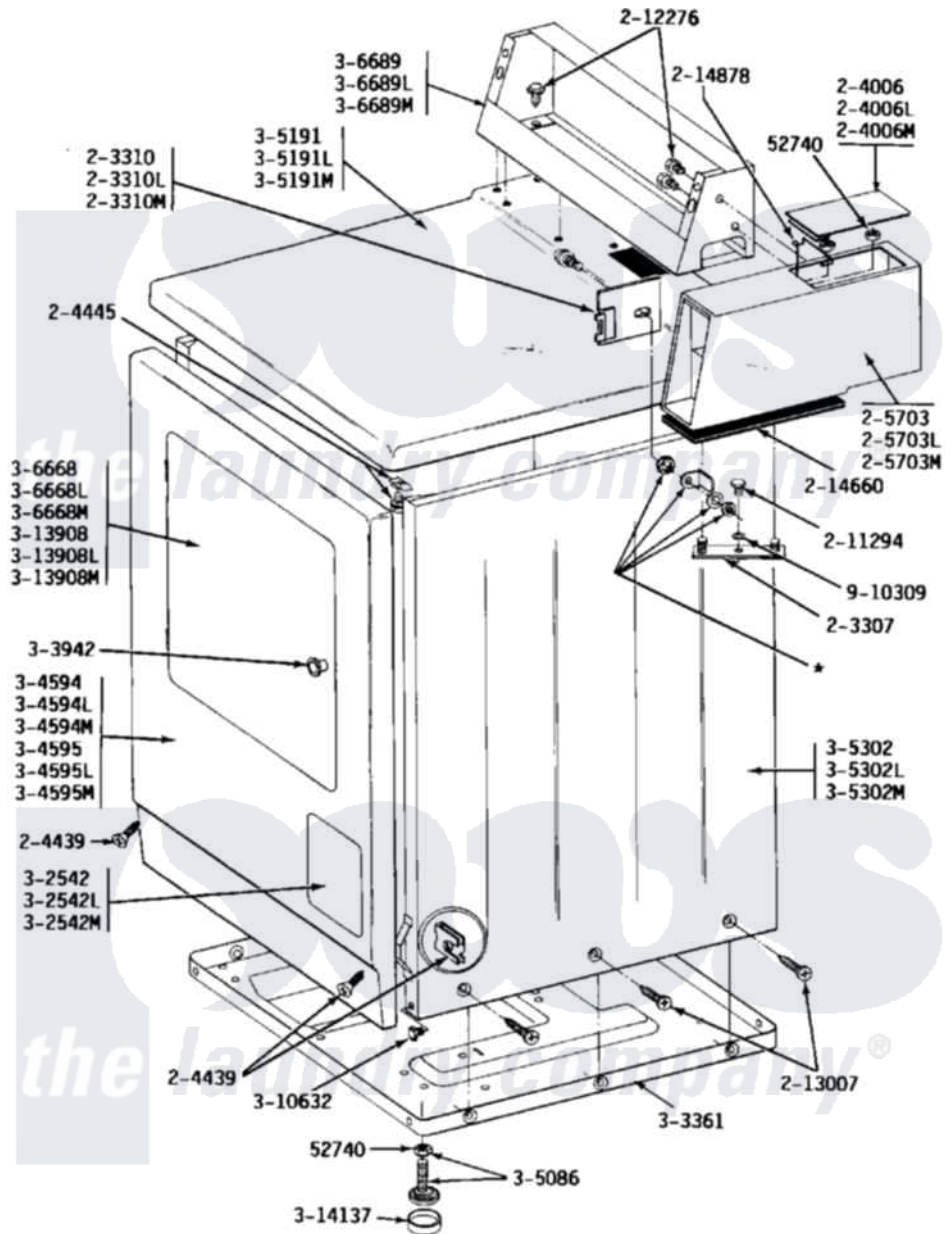

Maytag GDE24CT 04 - FRONT VIEW

Maytag Residential Maytag GDE24CT Dryer Parts Parts Diagram 04 - FRONT VIEW
 Click on the part number to view part

Item	Original Part Number	Replaced By	Status	Part Description
001	Y052740	62739		Nut, Lock
NI	NLA		Not Available	MTG. STRAP---NA
"	NLA		Not Available	ACCESS DOOR (WHITE)
"	NLA		Not Available	ACCESS DOOR-ALMOND
"	NLA		Not Available	ACCESS DOOR-HARVEST WHEAT
"	NLA		Not Available	ACCESS DOOR (WHITE)
"	NLA		Not Available	ACCESS DOOR-ALMOND
"	NLA		Not Available	ACCESS DOOR-HARVEST WHEAT
009	204439			Screw And Fstner Assembly
010	204445			Screw And Fastener Assembly
NI	NLA		Not Available	OUTER CASE-WHITE
"	NLA		Not Available	OUTER CASE-ALMOND
"	NLA		Not Available	OUTER CASE-HARVEST WHEAT
014	211294	90767		Screw, 8A X 3/8 HeX Washer Head Tapping

015	212276	W10116760	Screw
016	213007		Xfor Cabinet See Cabinet, Back
017	214660		Gasket, Control Center
018	214878		Latch For Access Door
022	Y303361	Not Available	BASE ASSY. (UPPER & LOWER)
NI	NLA	Not Available	KNOB AND SCREW
"	NLA	Not Available	FRONT PANEL-WHITE
"	NLA	Not Available	FRONT PANEL-ALMOND
"	NLA	Not Available	FRONT PANEL-HARVEST WHEAT
030	Y305086		Adjustable Leg And Nut
031	Y305191	Not Available	TOP COVER-WHITE
NI	NLA	Not Available	TOP COVER-ALMOND
"	NLA	Not Available	TOP COVER-HARVEST WHEAT
"	NLA	Not Available	CABINET-WHITE
"	NLA	Not Available	CABINET-ALMOND
"	NLA	Not Available	CABINET-HARVEST WHEAT
037	Y306668		DOOR (WHT)
NI	NLA	Not Available	DOOR-ALMOND
"	NLA	Not Available	DOOR-HARVEST WHEAT
"	NLA	Not Available	CONTROL COVER (WHT)
"	NLA	Not Available	CONTROL COVER ASSY----NA
"	NLA	Not Available	CONTROL COVER ASSY
043	Y310632	1163839	Screw
044	Y313908		DOOR PANEL-WHITE
NI	NLA	Not Available	DOOR PANEL-ALMOND
"	NLA	Not Available	DOOR PANEL-HARVEST WHEAT
047	Y314137		Foot, Rubber
048	910309		Washer, Mounting Strap