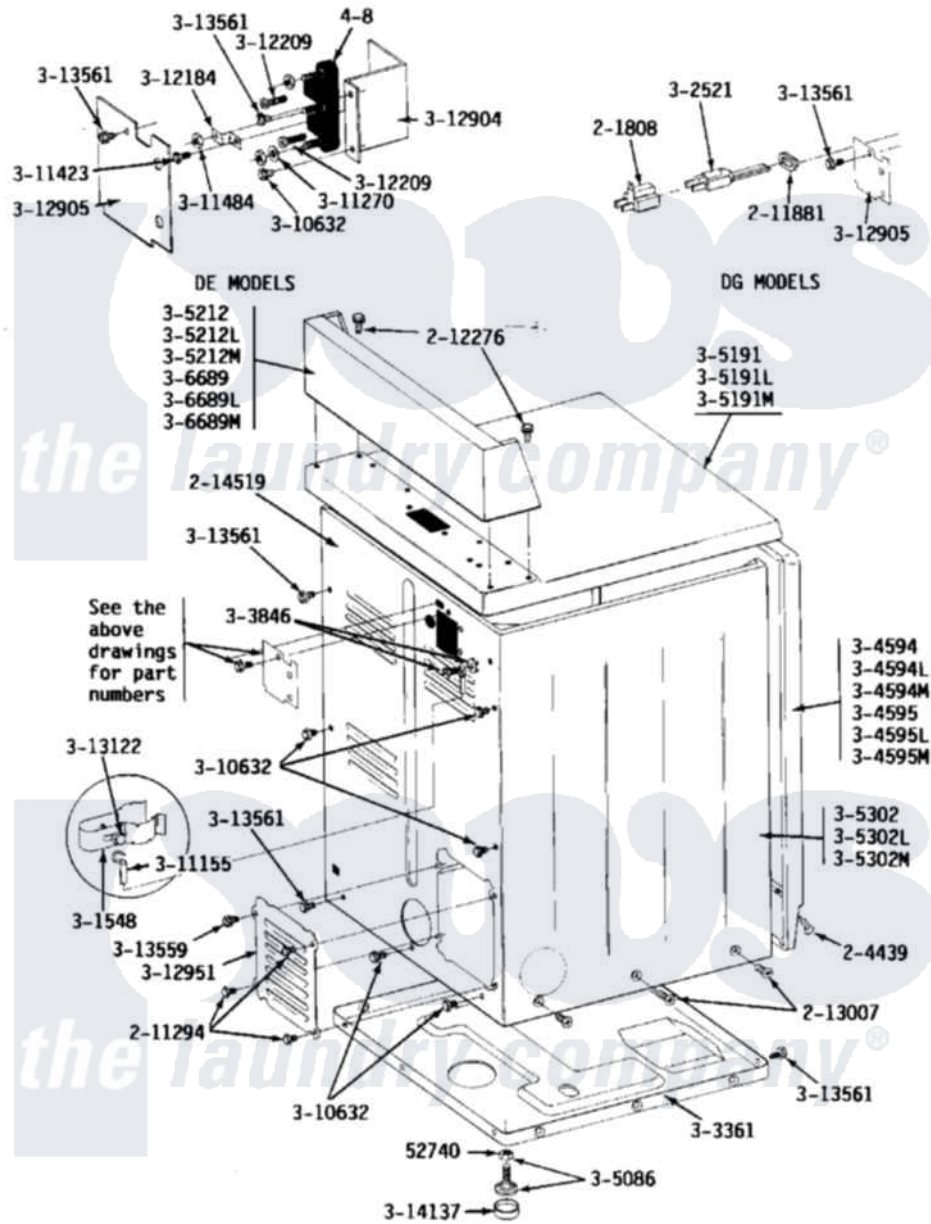

# Maytag GDE24CT 05 - REAR VIEW

Maytag Residential Maytag GDE24CT Dryer Parts Parts Diagram 05 - REAR VIEW  
 Click on the part number to view part

Item	Original Part Number	Replaced By	Status	Part Description
001	Y052740	<a href="#">62739</a>		Nut, Lock
002	<a href="#">Y201808</a>			Converter
003	<a href="#">204439</a>			Screw And Fstner Assembly
004	211294	<a href="#">90767</a>		Screw, 8A X 3/8 HeX Washer Head Tapping
006	212276	<a href="#">W10116760</a>		Screw
007	<a href="#">213007</a>			Xfor Cabinet See Cabinet, Back
008	214519			LABEL, ELECTRICAL INSTR. PART NOT USED-GAS MODELS ONLY
009	<a href="#">301548</a>			Clamp, Ground Wire
011	Y303361		Not Available	BASE ASSY. (UPPER & LOWER)
012	NLA		Not Available	SCREW & WASHER ASSY.
016	NLA		Not Available	FRONT PANEL-WHITE
017	NLA		Not Available	FRONT PANEL-ALMOND
018	NLA		Not Available	FRONT PANEL-HARVEST WHEAT