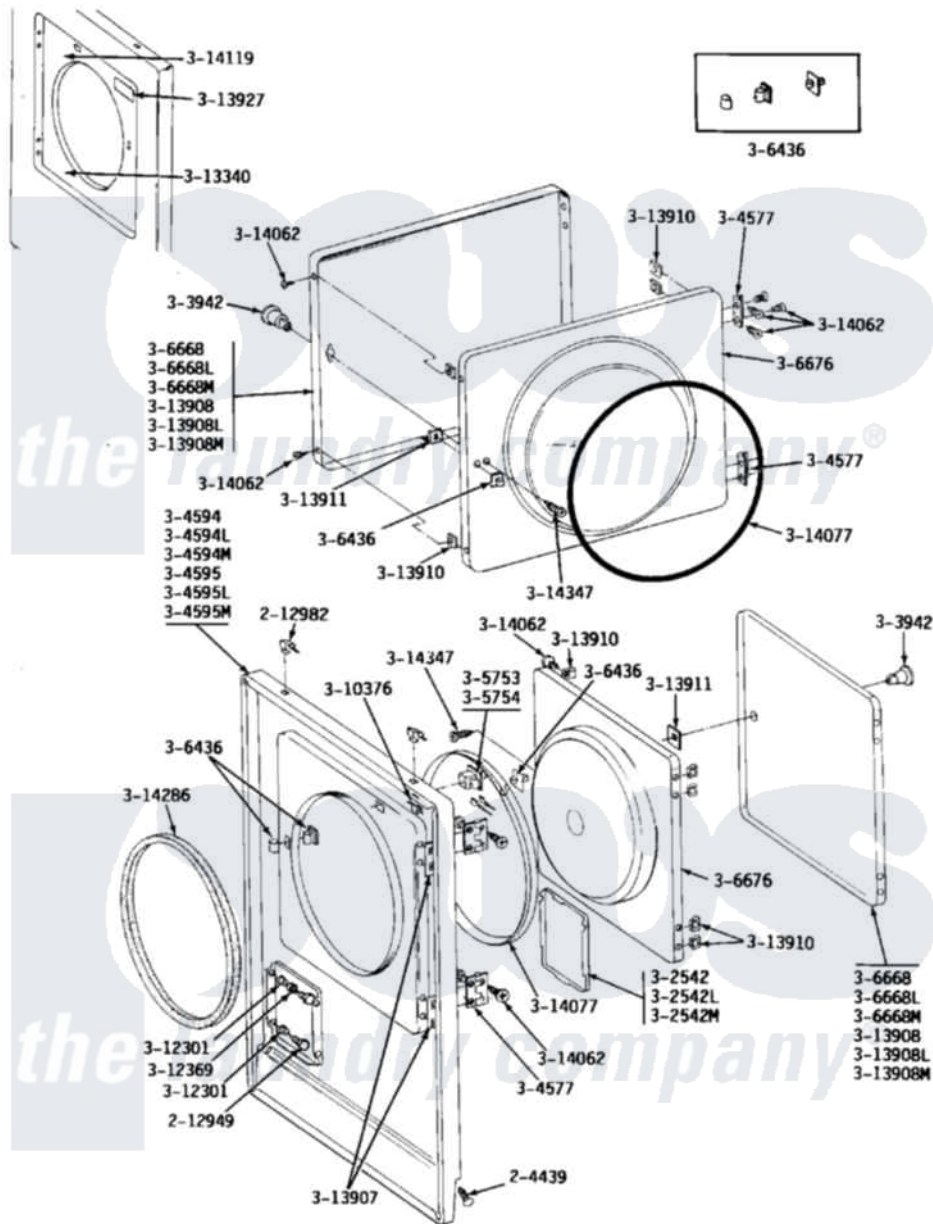

Maytag GDE24CT 06 - FRONT PANEL & DOOR ASSEMBLY

Maytag Residential Maytag GDE24CT Dryer Parts Parts Diagram 06 - FRONT PANEL & DOOR ASSEMBLY
 Click on the part number to view part

Item	Original Part Number	Replaced By	Status	Part Description
001	204439			Screw And Fstner Assembly
002	212949	22001866		Screw, Relay
003	212982	22001650		Fastener, Spring
NI	NLA		Not Available	ACCESS DOOR (WHITE)
"	NLA		Not Available	ACCESS DOOR-ALMOND
"	NLA		Not Available	ACCESS DOOR-HARVEST WHEAT
"	NLA		Not Available	KNOB AND SCREW
"	NLA		Not Available	FRONT PANEL-WHITE
"	NLA		Not Available	FRONT PANEL-ALMOND
"	NLA		Not Available	FRONT PANEL-HARVEST WHEAT
014	Y304577	33001230		Hinge, Door
015	Y305753	W10169313		Switch-Dor
016	Y305754	W10169313		Switch-Dor
017	306436			Door Latch Kit--W
018	Y306668			DOOR (WHT)

NI	NLA	Not Available	DOOR-ALMOND
"	NLA	Not Available	DOOR-HARVEST WHEAT
"	NLA	Not Available	INNER DOOR WITH KNOB
022	Y310376		Clip, Door Switch Harness
NI	NLA	Not Available	BUSHING FOR ACCESS STUD
024	312369		Sleeve, Access Panel Stud Part Not Used
025	Y313340		LABEL, LINT SCREEN INSTRUCTION
026	Y313907		Fastener, Twin
027	Y313908		DOOR PANEL-WHITE
NI	NLA	Not Available	DOOR PANEL-ALMOND
"	NLA	Not Available	DOOR PANEL-HARVEST WHEAT
030	Y313910		Clip, Door Liner To Outer Panel
031	Y313911		Door Strike Retainer
032	Y313927		INSTRUCTION LABEL
033	Y314062		Screw, Door Hinge And Panel
034	314077		Door Seal
NI	NLA	Not Available	GAS IGNITION LABEL
036	314286		Seal For Front Panel
NI	NLA	Not Available	SCREW FOR DOOR KNOB----NA