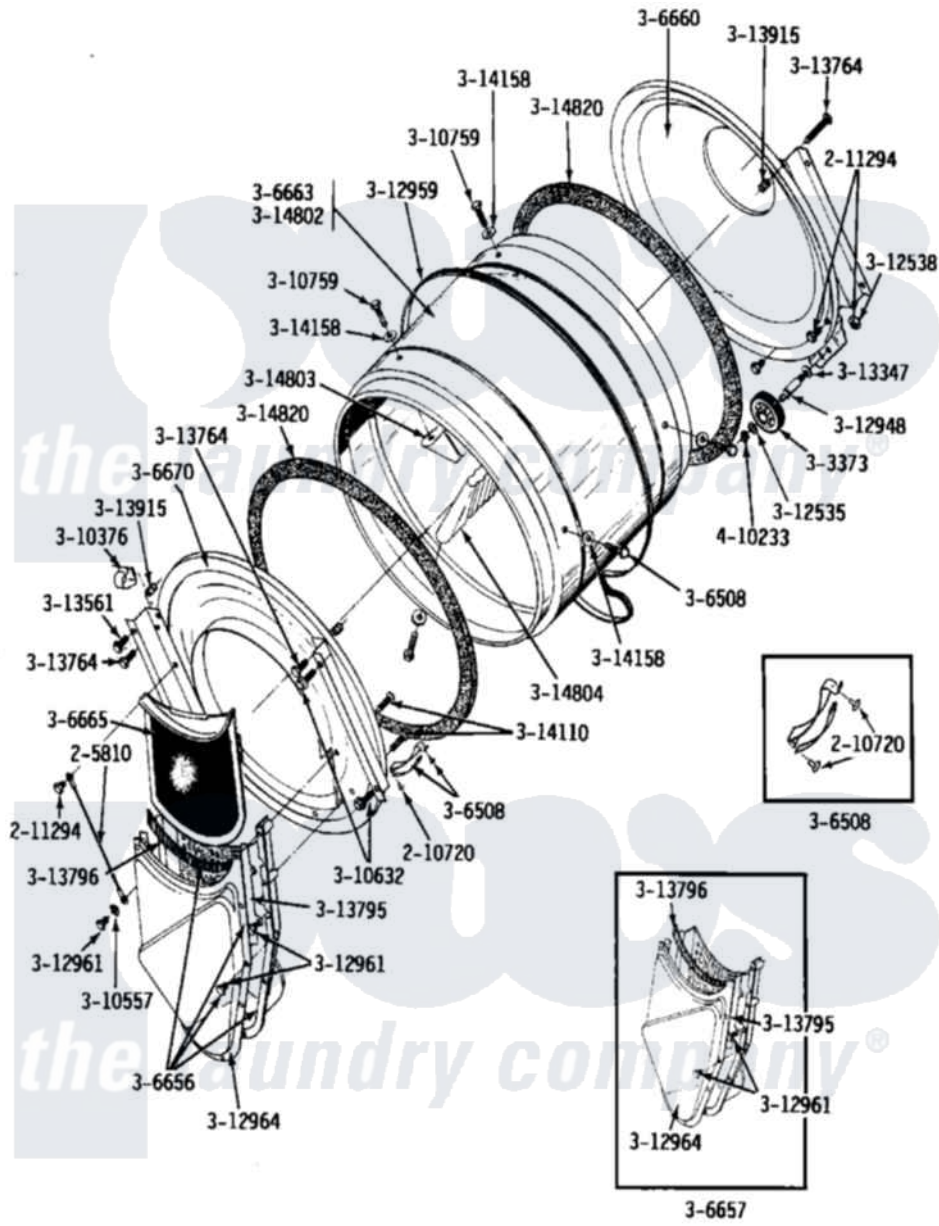

Maytag GDE24CT 07 - LINT SCREEN, TUMBLER (FRONT & BACK)

Maytag Residential Maytag GDE24CT Dryer Parts Parts Diagram 07 - LINT SCREEN, TUMBLER (FRONT & BACK)
 Click on the part number to view part

Item	Original Part Number	Replaced By	Status	Part Description
001	205810			Wire, Ground
002	210720			Rivet, Bearing To Tumbler Frnt
003	211294	90767		Screw, 8A X 3/8 HeX Washer Head Tapping
004	Y303373	12001541		Drum Roller/Washer Assembly--W
005	306508			Tumbler Bearing Kit ----W
006	306656		Not Available	OUTLET DUCT & GRID ASSEMBLY
007	306657		Not Available	OUTLET DUCT & GRID
008	Y306660	33001106		Back, Tumbler
009	306663		Not Available	TUMBLER W/BAFFLES
010	Y306665	33001003		Screen, Lint
NI	NLA		Not Available	TUMBLER FRONT----NA
012	Y310376			Clip, Door Switch Harness
013	310557			Washer
014	Y310632	1163839		Screw

015	Y310759		Screw, Tumbler Baffles
016	312535		Washer, Vault Mounting Brk.
017	312538	33001443	Nut, Hex
018	Y312948	6-3129480	Shaft- Tumbler
019	Y312959		Poly "V" Belt For Tumbler
020	Y312961	W10116751	Screw
021	Y312964	Not Available	OUTLET DUCT - OUTER HALF
022	Y313347	312535	Washer, Vault Mounting Brk.
023	Y313561		Screw----NA
NI	NLA	Not Available	SCREW
025	Y313795		Guide For Lint Screen
026	Y313796		Lint Seal
NI	NLA	Not Available	COVER, THREAD
028	Y314110	33002917	Screw, No.10-16
029	314158		Washer, Baffle To Tumbler
030	314802	Not Available	TUMBLER W/OUT BAFFLES
031	314803	33001012	Baffle
NI	314804	33001004	Baffle, Tall
033	314820		Seal, Tumbler
034	410233	9703438	Ring-Retrn