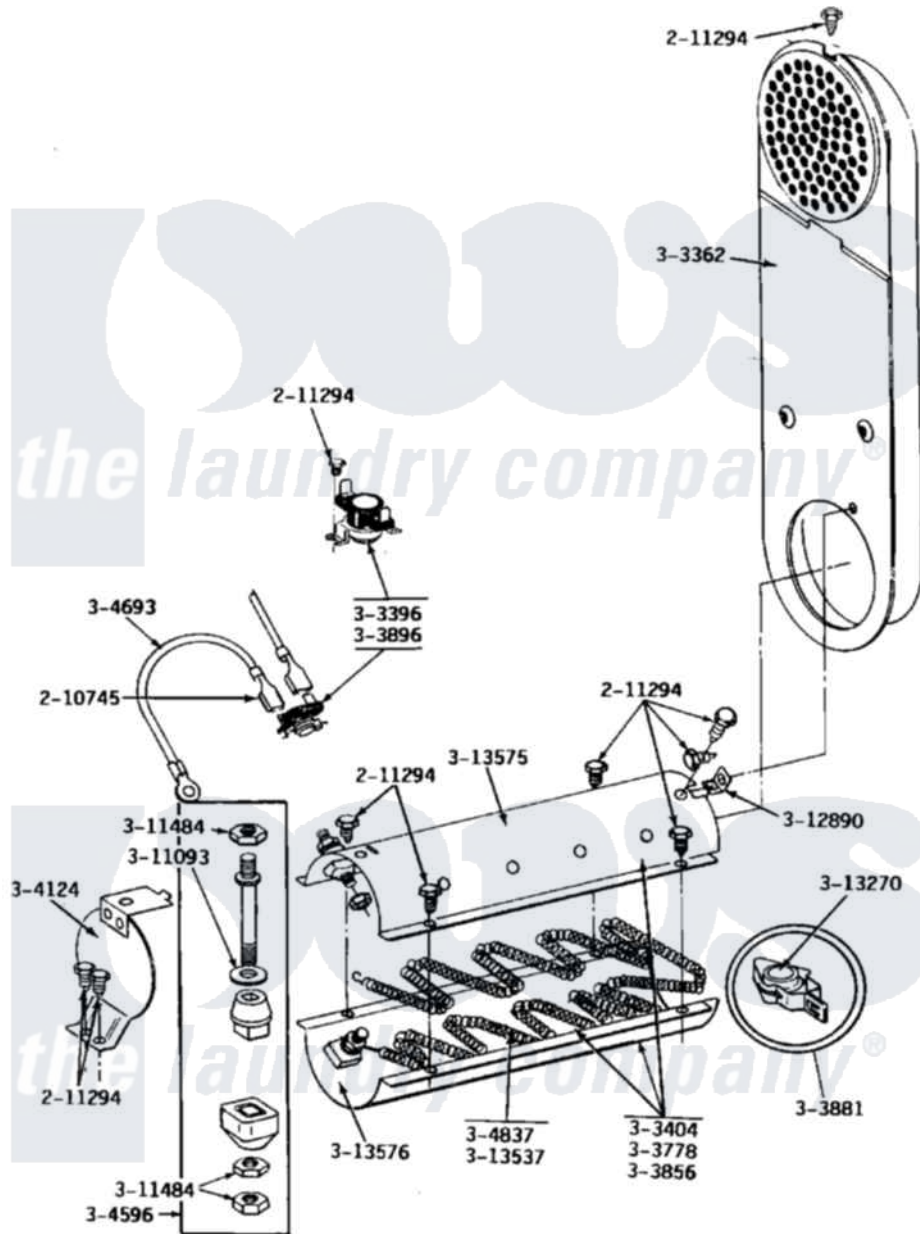

Maytag GDE24CT 08 - INLET DUCT & HEATER ASSEMBLY

Maytag [Residential Maytag GDE24CT Dryer Parts](#) Parts Diagram 08 - INLET DUCT & HEATER ASSEMBLY
 Click on the part number to view part

Item	Original Part Number	Replaced By	Status	Part Description
001	210745			Wire Terminal
002	211294	90767		Screw, 8A X 3/8 HeX Washer Head Tapping
003	Y303362			Inlet Duct Assembly - DE
004	303396			Thermostat, Hi-Limit
005	Y303404			Heater Assembly Complete
006	Y303778			Heater Assembly Complete
007	Y303856		Not Available	HEATER ASSY. COMPLETE (208V)
008	Y303881			Clip And Insulator Assembly
009	303896			Hi-Limit Thermostat-Canada
010	304124		Not Available	HEATER SHIELD
011	Y304596			Terminal Insulator Assembly
012	Y304693			Jumper Wire
013	Y304837	W10116793		Element
014	311093			Washer, Terminal Connection
015	311484	112432		Nut

016	Y312890		Retainer, Heater Chamber
017	Y313270		Insulator For Heater Elemen
018	Y313537		Heater Element 240 Volt
019	Y313575	Not Available	HEATER CHAMBER, TOP
020	Y313576		Heater Chamber, Bottom