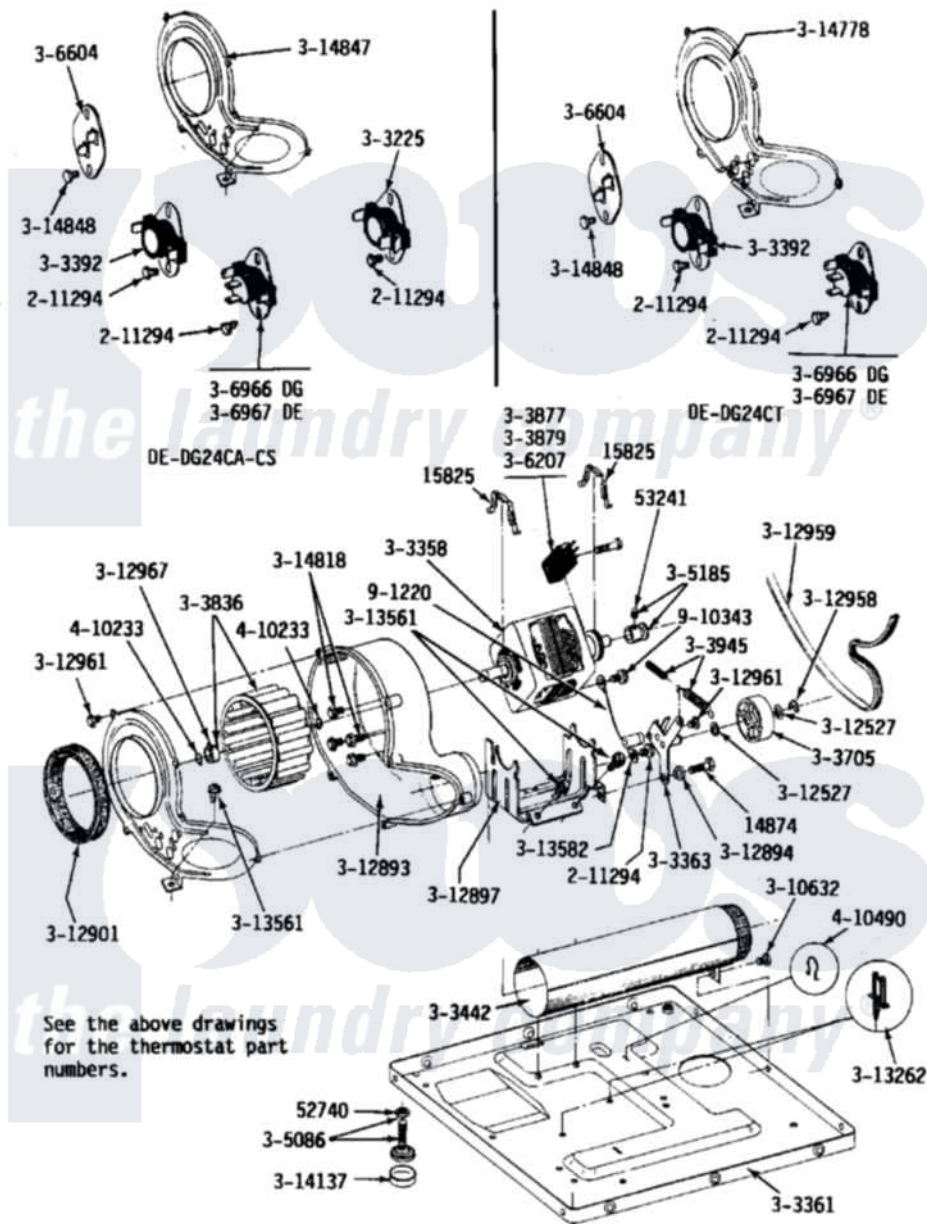

Maytag GDE24CT 09 - MOTOR, BLOWER, BASE FRAME & THERMOSTATS

Maytag Residential Maytag GDE24CT Dryer Parts Parts Diagram 09 - MOTOR, BLOWER, BASE FRAME & THERMOSTATS

[Click on the part number to view part](#)

Item	Original Part Number	Replaced By	Status	Part Description
001	Y014874			Screw, Idler Arm And Sleeve
002	Y015825			Clip, Motor To Motor Support
003	Y052740	62739		Nut, Lock
004	Y053241			Set Screw, Motor Pulley
005	211294	90767		Screw, 8A X 3/8 HeX Washer Head Tapping
006	Y303225			Thermostat, Permanent Press
007	Y303358	W10410999		Motor-Drve
008	Y303361		Not Available	BASE ASSY. (UPPER & LOWER)
009	Y303363	6-3033630		Idler Arm
010	303392			Thermostat, Cycling
011	Y303442			EXHAUST DUCT ASSEMBLY
012	Y303705	6-3037050		Pulley- ID
013	Y303836			Blower Wheel Assembly And Clamp