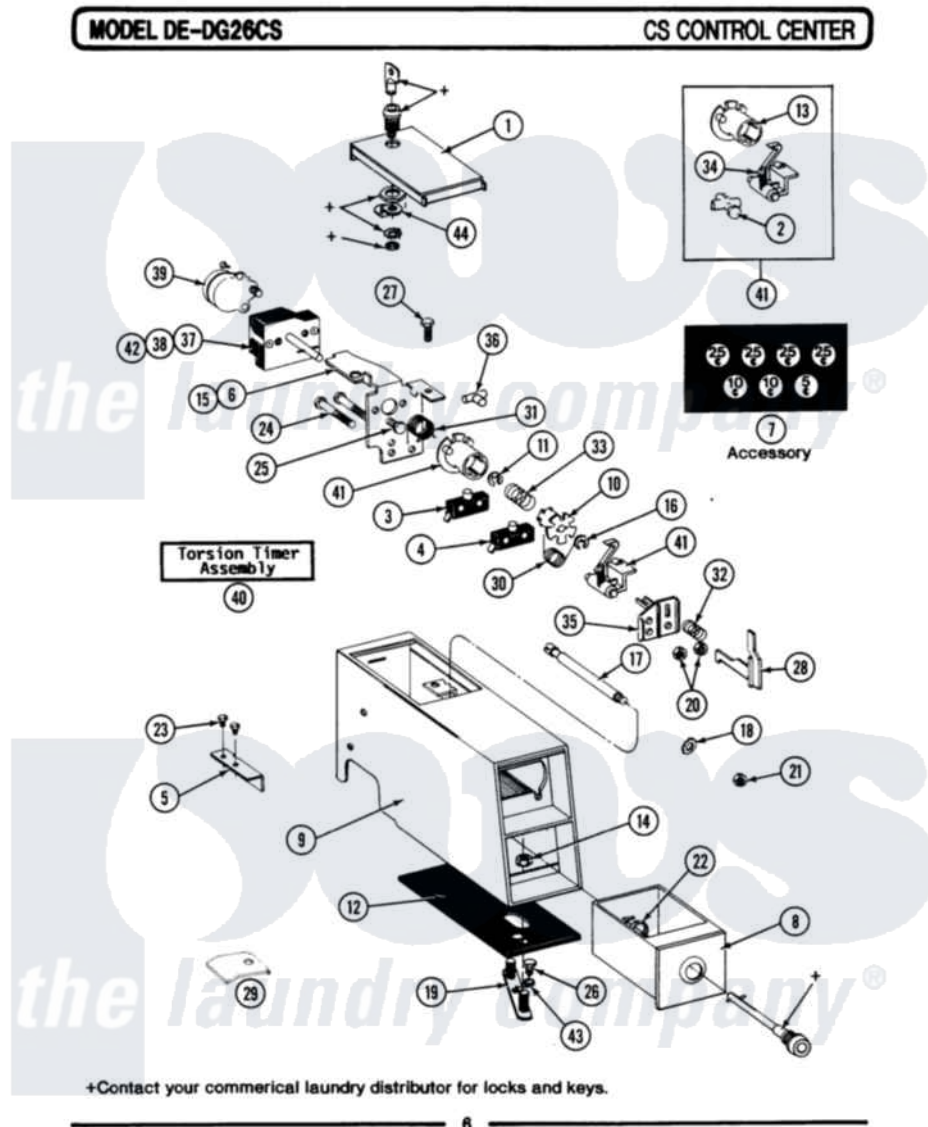

Maytag GDE26CS 02 - CONTROL CENTER

Maytag [Residential Maytag GDE26CS Dryer Parts](#) Parts Diagram 02 - CONTROL CENTER
 Click on the part number to view part

Item	Original Part Number	Replaced By	Status	Part Description
001	203188		Not Available	TIMER ACCESS DOOR (WHT)
"	203188L		Not Available	ACCESS DOOR-ALMOND
"	203188M		Not Available	ACCESS DOOR-HARVEST WHEAT
002	314547	Y308109		Slide And Adj. Return Bracket
003	Y305799			Bypass Switch For Heater
004	305798		Not Available	BYPASS SWITCH FOR MOTOR
005	314334			Bracket For Coin Slide
006	314333			Timer Mounting Bracket
007	214648			Decal, Coinage
008	205423	208883		Coin Box K
"	205423L	208883		Coin Box K
"	205423M	208883		Coin Box K
"	207913	208883		Coin Box K
"	NLA		Not Available	(ALM)