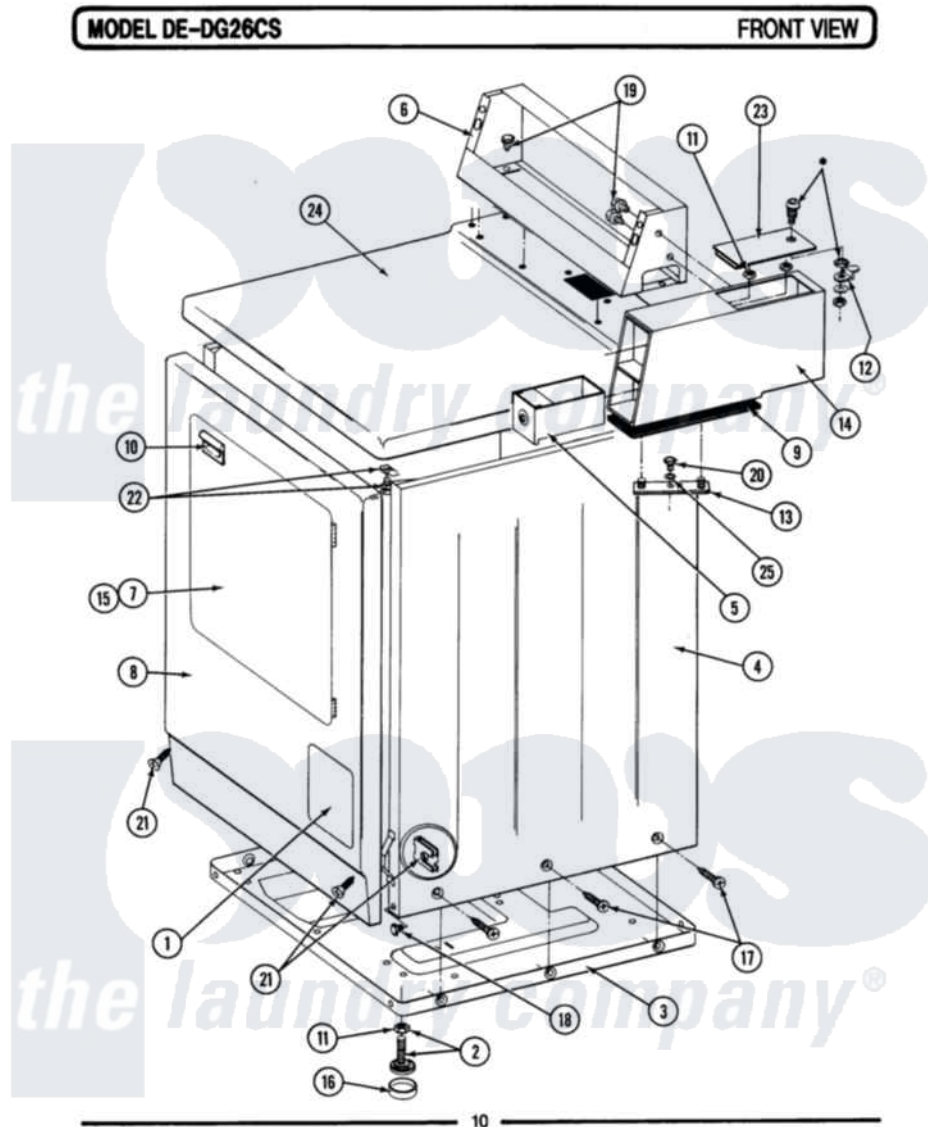

Maytag GDE26CS 04 - FRONT VIEW

Maytag [Residential Maytag GDE26CS Dryer Parts](#) Parts Diagram 04 - FRONT VIEW
 Click on the part number to view part

Item	Original Part Number	Replaced By	Status	Part Description
001	NLA		Not Available	PART NOT USED
002	Y305086			Adjustable Leg And Nut
003	Y303361		Not Available	BASE ASSY. (UPPER & LOWER)
004	NLA		Not Available	CABINET (WHT)
005	205423	208883		Coin Box K
"	205423L	208883		Coin Box K
"	205423M	208883		Coin Box K
006	NLA		Not Available	CONTROL COVER (WHT)
007	NLA		Not Available	(ALM)
"	Y307111		Not Available	DOOR ASSY. COMPLETE (WHT)
008	NLA		Not Available	PANEL, FRONT (WHT)
009	214660			Gasket, Control Center
010	314946			Handle White
"	314972			Handle Door ALM
"	NLA		Not Available	(H. WHEAT)

011	Y052740	62739	Nut, Lock
012	213750	W10133266	Cam-Lock
013	NLA		Not Available MTG. STRAP---NA
014	206956	22001405	Case, Coin Slide
"	206956L	22001405	Case, Coin Slide
"	206956M	22001405	Case, Coin Slide
015	314966		Panel, Outer
"	NLA		Not Available (ALM)
016	Y314137		Foot, Rubber
017	213007		Xfor Cabinet See Cabinet, Back
018	Y310632	1163839	Screw
019	212276	W10116760	Screw
020	211294	90767	Screw, 8A X 3/8 HeX Washer Head Tapping
021	204439		Screw And Fstner Assembly
022	204445		Screw And Fastener Assembly
023	203188		Not Available TIMER ACCESS DOOR (WHT)
"	203188L		Not Available ACCESS DOOR-ALMOND
"	203188M		Not Available ACCESS DOOR-HARVEST WHEAT
024	307105		Not Available COVER, TOP ASSY. (WHT)
"	NLA		Not Available (ALM)
025	910309		Washer, Mounting Strap