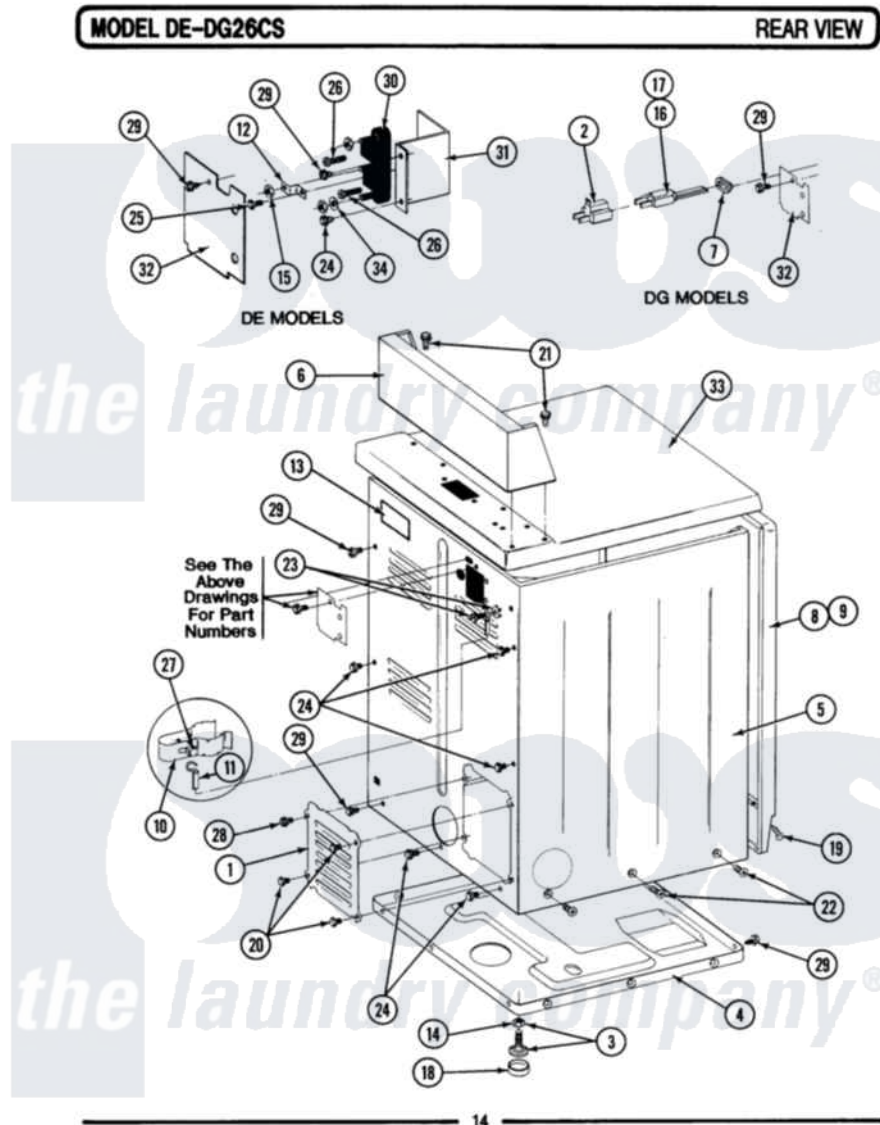

Maytag GDE26CS 05 - REAR VIEW

Maytag [Residential Maytag GDE26CS Dryer Parts](#) Parts Diagram 05 - REAR VIEW
 Click on the part number to view part

| Item | Original Part Number | Replaced By | Status | Part Description |
|------|-------------------------|-------------|---------------|--|
| 001 | Y312951 | | Not Available | ACCESS COVER, BACK |
| 002 | Y201808 | | | Converter |
| 003 | Y305086 | | | Adjustable Leg And Nut |
| 004 | Y303361 | | Not Available | BASE ASSY. (UPPER & LOWER) |
| 005 | NLA | | Not Available | CABINET (WHT) |
| 006 | NLA | | Not Available | CONTROL COVER (WHT) |
| 007 | 211881 | | | Grommet, Cord Part Not Used-Gas Models Only |
| 008 | NLA | | Not Available | PANEL, FRONT (WHT) |
| 009 | 307998L | | | Front Panel---NA |
| " | NLA | | Not Available | PART NOT USED |
| 010 | 301548 | | | Clamp, Ground Wire |
| 011 | 311155 | | | Ground Wire And Clamp |
| 012 | Y312184 | | | Strap, Grounding |
| 013 | 214519 | | | LABEL, ELECTRICAL INSTR. PART NOT USED-GAS MODELS ONLY |