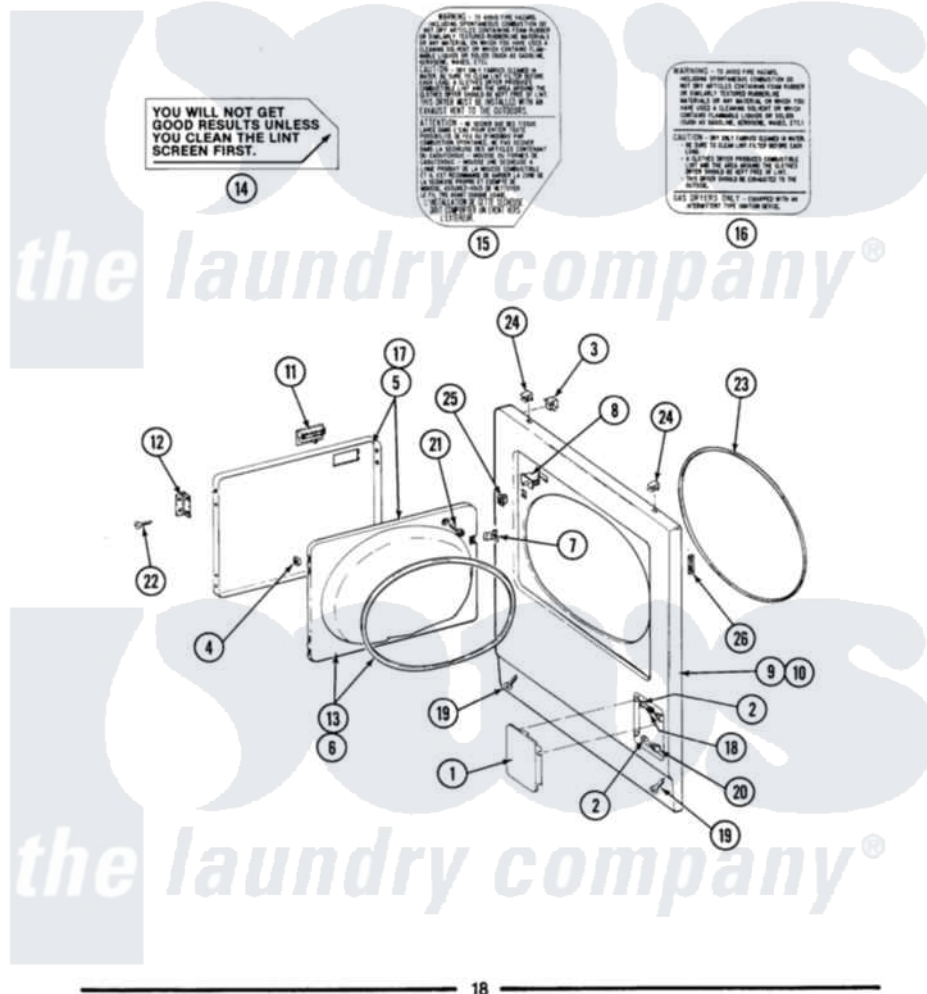

# Maytag GDE26CS 06 - FRONT PANEL & DOOR ASSEMBLY

**MODEL DE-DG26CS FRONT PANEL & DOOR ASSEMBLY**

Maytag Residential Maytag GDE26CS Dryer Parts Parts Diagram 06 - FRONT PANEL & DOOR ASSEMBLY  
 Click on the part number to view part

Item	Original Part Number	Replaced By	Status	Part Description
001	NLA		Not Available	PART NOT USED
002	NLA		Not Available	PART NOT USED
003	<a href="#">Y310376</a>			Clip, Door Switch Harness
004	<a href="#">Y313910</a>			Clip, Door Liner To Outer Panel
005	NLA		Not Available	(ALM)
"	Y307111		Not Available	DOOR ASSY. COMPLETE (WHT)
006	314935	<a href="#">33001192</a>		Seal, Door
007	314936	<a href="#">33001305</a>		Strike, Door
"	314944	<a href="#">33001305</a>		Strike, Door
008	Y305753	<a href="#">W10169313</a>		Switch-Door
009	NLA		Not Available	PANEL, FRONT (WHT)
010	<a href="#">307998L</a>			Front Panel---NA
"	NLA		Not Available	PART NOT USED
011	<a href="#">314946</a>			Handle White
"	<a href="#">314972</a>			Handle Door ALM

"	NLA	Not Available	(H. WHEAT)
012	307099	<a href="#">33001230</a>	Hinge, Door
013	307098	Not Available	DOOR, INNER (W/SEAL)
014	Y313340		LABEL, LINT SCREEN INSTRUCTION
015	314941	Not Available	LABEL, INSTRUCTION
016	NLA	Not Available	INSTRUCTION LABEL
017	<a href="#">314966</a>		Panel, Outer
"	NLA	Not Available	(ALM)
018	<a href="#">312369</a>		Sleeve, Access Panel Stud Part Not Used
019	<a href="#">204439</a>		Screw And Fstner Assembly
020	212949	<a href="#">22001866</a>	Screw, Relay
021	312960	<a href="#">489355</a>	Screw, 8 X 1/2
022	<a href="#">Y314062</a>		Screw, Door Hinge And Panel
023	<a href="#">314937</a>		Seal, Front Panel
024	212982	<a href="#">22001650</a>	Fastener, Spring
025	<a href="#">306436</a>		Door Latch Kit--W
026	<a href="#">Y313907</a>		Fastener, Twin