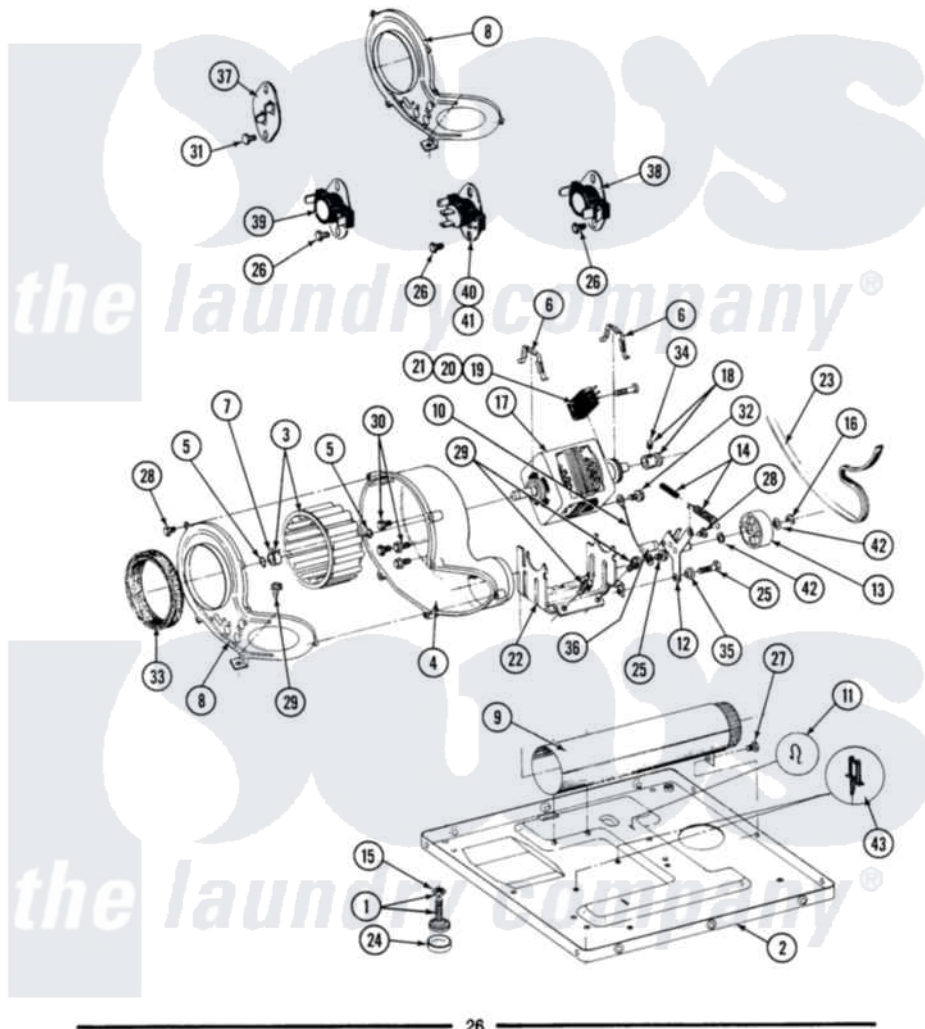

# Maytag GDE26CS 09 - MOTOR\BLOWER\BASE FRAME\THERMOSTATS

MODEL DE-DG26CS MOTOR, BLOWER, BASE FRAME & THERMOSTATS

Maytag Residential Maytag GDE26CS Dryer Parts Parts Diagram 09 - MOTOR\BLOWER\BASE FRAME\THERMOSTATS  
Click on the part number to view part

Item	Original Part Number	Replaced By	Status	Part Description
001	<a href="#">Y305086</a>			Adjustable Leg And Nut
002	Y303361		Not Available	BASE ASSY. (UPPER & LOWER)
003	<a href="#">Y303836</a>			Blower Wheel Assembly And Clamp
004	<a href="#">Y312893</a>			Housing, Blower
005	410233	<a href="#">9703438</a>		Ring-Retrn
006	<a href="#">Y015825</a>			Clip, Motor To Motor Support
007	<a href="#">312967</a>			Clamp, Blower Housing
008	314847			COVER, BLOWER HOUSING
009	Y303442			EXHAUST DUCT ASSEMBLY
010	<a href="#">901220</a>			Ground Wire
011	<a href="#">410490</a>			Spring, Retainer Wire Harness
012	Y303363	<a href="#">6-3033630</a>		Idler Arm
013	Y303705	<a href="#">6-3037050</a>		Pulley- ID
014	Y303945			IDLER SPRING ASSY. W/PLUG