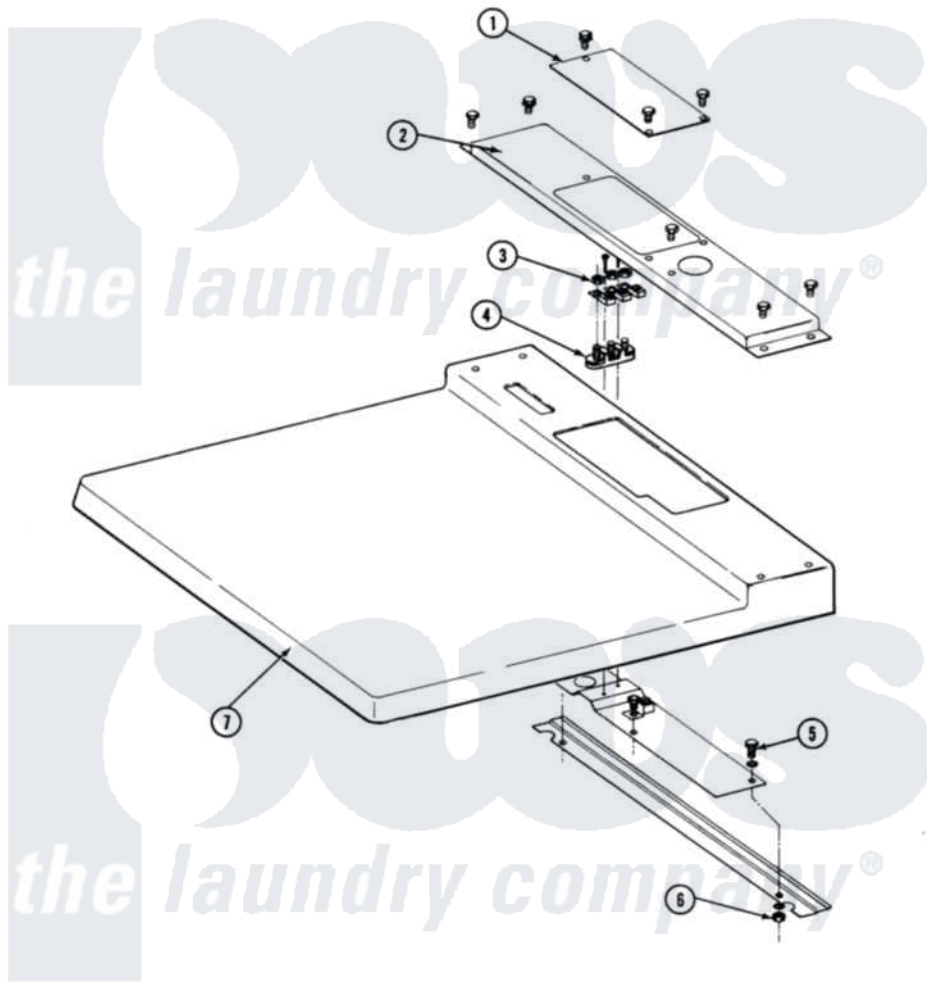

Maytag GDE27CA 03 - TOP COVER-CANADA

SECTION: TOP COVER - DE - CANADA ONLY
 MODEL: DE27CA - CS

Issue Date: 10/90

10

Maytag [Residential Maytag GDE27CA Dryer Parts](#) Parts Diagram 03 - TOP COVER-CANADA
 Click on the part number to view part

Item	Original Part Number	Replaced By	Status	Part Description
001	211294	90767		Screw, 8A X 3/8 HeX Washer Head Tapping
"	Y313559			Screw
"	Y314174			Terminal Cover - Canada
002	211294	90767		Screw, 8A X 3/8 HeX Washer Head Tapping
"	NLA		Not Available	CONDUIT ENTRANCE
"	Y313559			Screw
003	311484	112432		Nut
004	400008			Block, Terminal
"	Y312209	W10001200		Screw
005	NLA		Not Available	CAP SCREW, 1/4-20 X 1/2
006	Y052721			Nut, Terminal Block Plate
007	NLA		Not Available	TOP COVER