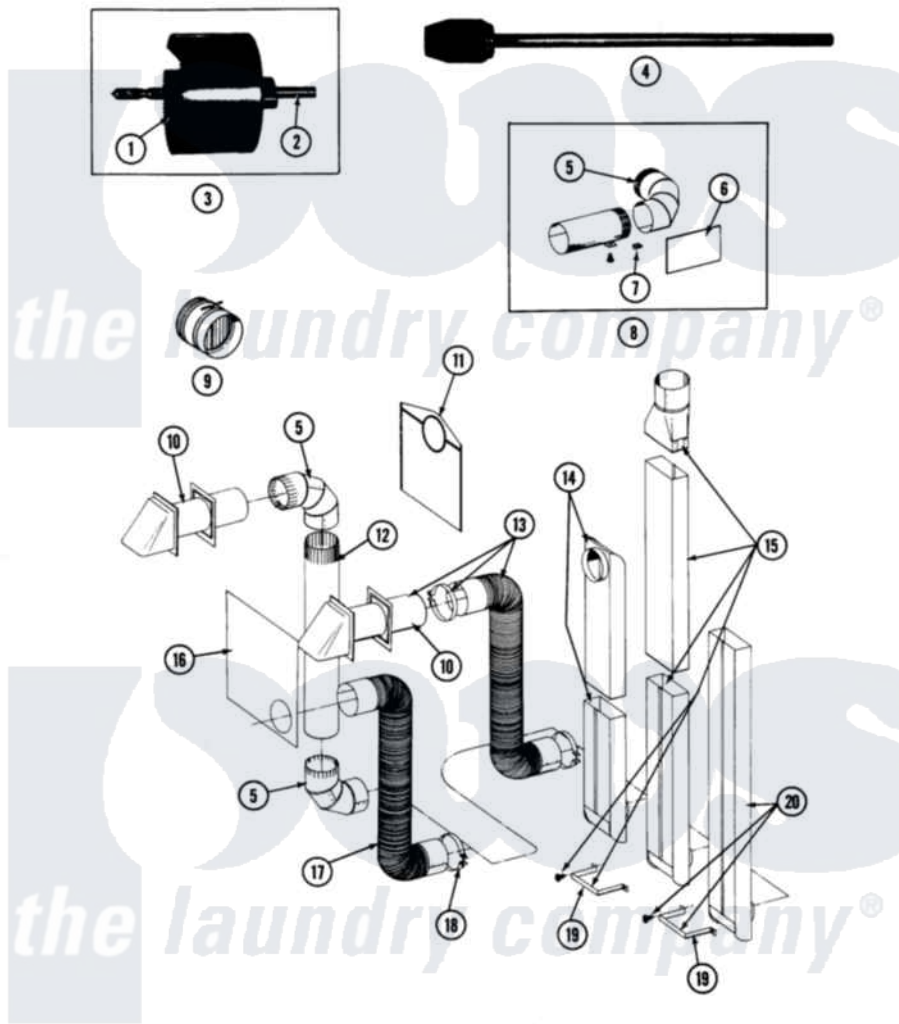

Maytag GDE27CA 10 - INSTALLATION ACCESSORIES

SECTION: INSTALLATION ACCESSORIES
 MODEL: ALL MODELS

Issue Date: 10/90

40

Maytag Residential Maytag GDE27CA Dryer Parts Parts Diagram 10 - INSTALLATION ACCESSORIES
 Click on the part number to view part

Item	Original Part Number	Replaced By	Status	Part Description
001	NLA		Not Available	BLADE, SAW
002	NLA		Not Available	REPLACEMENT DRILL
003	NLA		Not Available	HOLE SAW W/DRILL BIT
004	NLA		Not Available	EXTENSION CHUCK, DRILL
005	Y059131			Elbow, Venting
006	312302			Insulation, Exhaust Duct Kit
007	213323			Fastener, Exhaust Duct Kit
008	211294	90767		Screw, 8A X 3/8 HeX Washer Head Tapping
"	Y304652			Exhaust Duct Kit
009	NLA		Not Available	DAMPER, BACK DRAFT
010	Y059129	4396007RW		Vent Hood
011	311353		Not Available	BAG, LINT (DACRON)
012	Y059130			Pipe, Venting
013	Y059143			Flexible Vent Kit
014	Y059135			Vent Duct Assembly
015	NLA		Not Available	RECTANGULAR VENT KIT

016	Y059134		PLATE, ALUM. WINDOW (15``X20``)
017	Y304353	4396010RP	6ft Scvent
018	Y304630		Clamp, Flexible Duct
019	211294	90767	Screw, 8A X 3/8 HeX Washer Head Tapping
"	NLA	Not Available	BRACKET, EXHAUST DEFLECTOR
020	NLA	Not Available	EXHAUST DEFLECTOR KIT