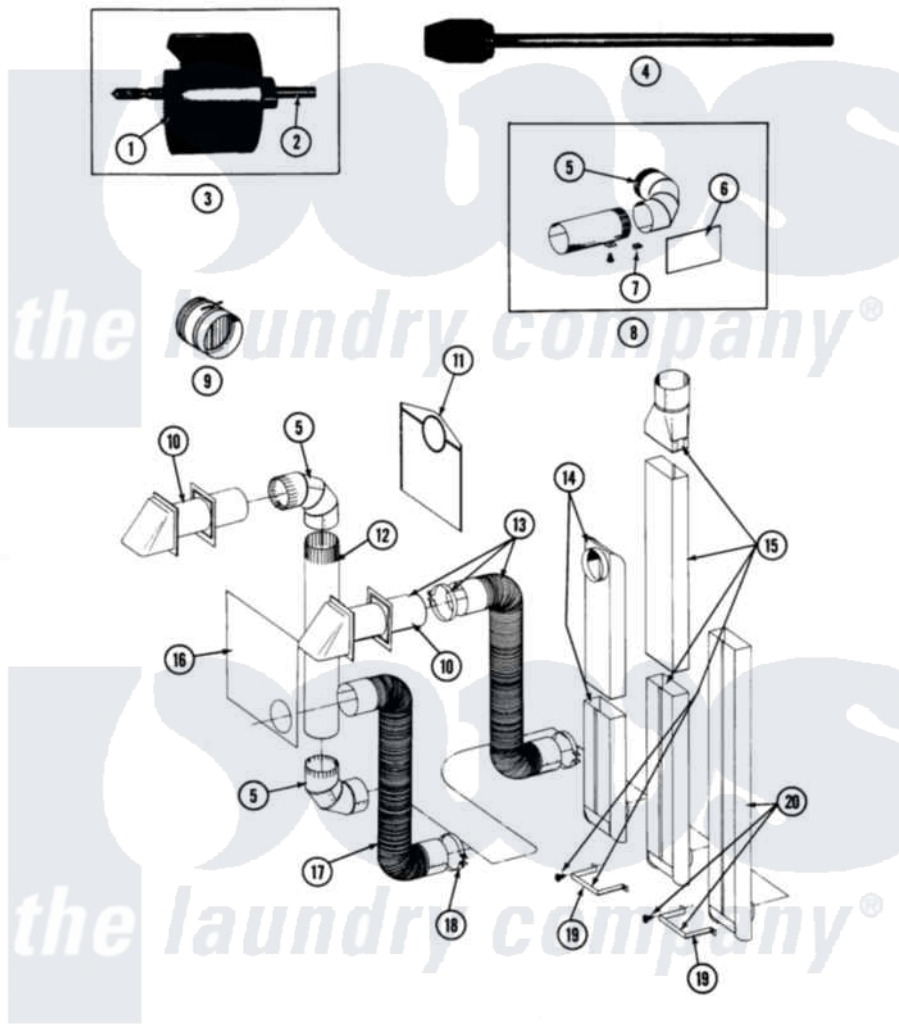

Maytag GDE27CT 05 - INSTALLATION ACCESSORIES

SECTION: INSTALLATION ACCESSORIES
 MODEL: ALL MODELS

Issue Date: 10/90

40

Maytag [Residential Maytag GDE27CT Dryer Parts](#) Parts Diagram 05 - INSTALLATION ACCESSORIES
 Click on the part number to view part

Item	Original Part Number	Replaced By	Status	Part Description
001	NLA		Not Available	BLADE, SAW
002	NLA		Not Available	REPLACEMENT DRILL
003	NLA		Not Available	HOLE SAW W/DRILL BIT
004	NLA		Not Available	EXTENSION CHUCK, DRILL
005	Y059131			Elbow, Venting
006	312302			Insulation, Exhaust Duct Kit
007	213323			Fastener, Exhaust Duct Kit
008	211294	90767		Screw, 8A X 3/8 HeX Washer Head Tapping
"	Y304652			Exhaust Duct Kit
009	NLA		Not Available	DAMPER, BACK DRAFT
010	Y059129	4396007RW		Vent Hood
011	311353		Not Available	BAG, LINT (DACRON)
012	Y059130			Pipe, Venting
013	Y059143			Flexible Vent Kit
014	Y059135			Vent Duct Assembly
015	NLA		Not Available	RECTANGULAR VENT KIT

016	Y059134		PLATE, ALUM. WINDOW (15``X20``)
017	Y304353	4396010RP	6ft Scvent
018	Y304630		Clamp, Flexible Duct
019	211294	90767	Screw, 8A X 3/8 HeX Washer Head Tapping
"	NLA	Not Available	BRACKET, EXHAUST DEFLECTOR
020	NLA	Not Available	EXHAUST DEFLECTOR KIT