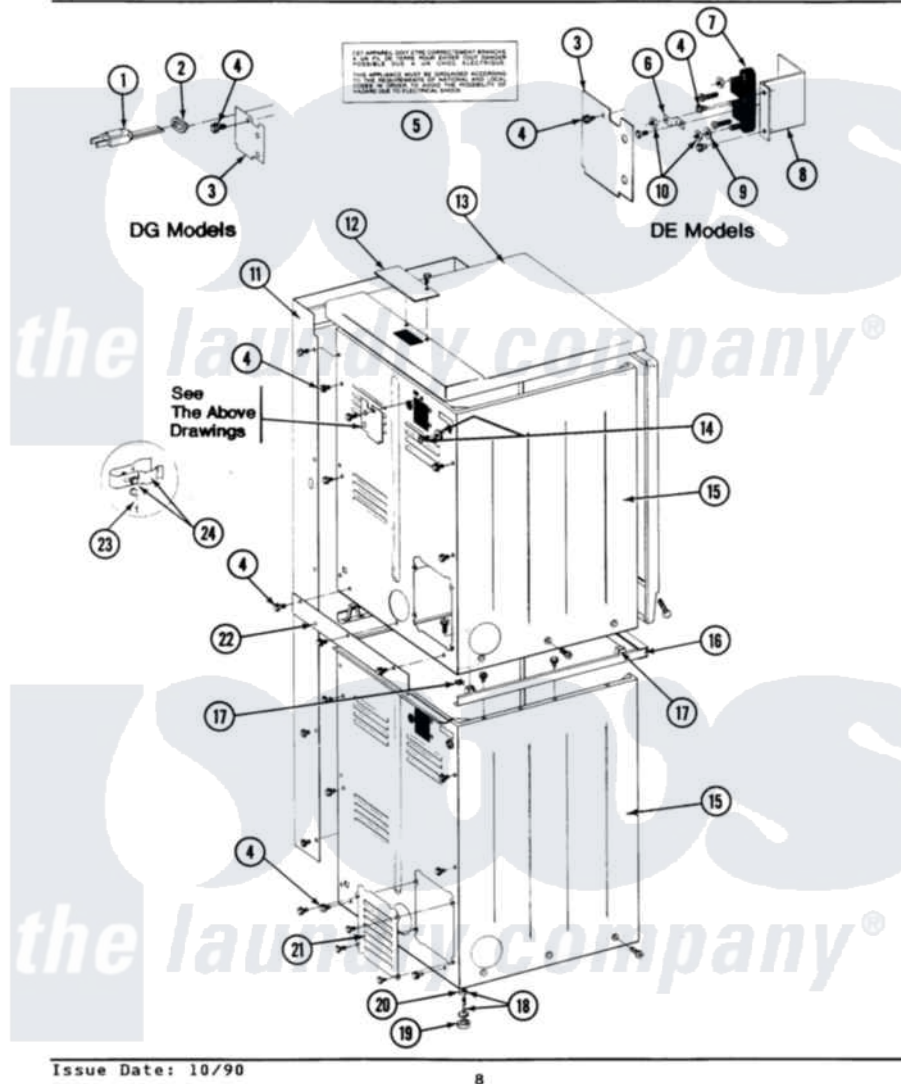

Maytag GDE27CT 07 - REAR VIEW

SECTION: REAR VIEW
MODEL: DE-DG27CS-CT

Maytag [Residential Maytag GDE27CT Dryer Parts](#) Parts Diagram 07 - REAR VIEW
Click on the part number to view part

Item	Original Part Number	Replaced By	Status	Part Description
001	302521		Not Available	CORD, POWER PART NOT USED-GAS MODELS ONLY
002	211881			Grommet, Cord Part Not Used-Gas Models Only
003	Y312905		Not Available	COVER, TERMINAL
004	Y313561			Screw----NA
005	214519			LABEL, ELECTRICAL INSTR. PART NOT USED-GAS MODELS ONLY
006	Y311423	489483		Screw 10-32 X 1/2
"	Y312184			Strap, Grounding
007	400008			Block, Terminal
"	Y312209	W10001200		Screw
008	Y312904			Bracket, Terminal Block
009	Y311270			Washer, Terminal Block
010	311484	112432		Nut
011	NLA		Not Available	SCREW
012	NLA		Not Available	COVER PLATE

"	Y313559		Screw
013	307104		Top Cover Assembly
"	NLA	Not Available	TOP COVER ASSY
014	NLA	Not Available	SCREW & WASHER ASSY.
015	213007		Xfor Cabinet See Cabinet, Back
"	307125	Not Available	CABINET, LOWER (WHITE)
"	NLA	Not Available	CABINET, LOWER (ALMOND)
"	Y310632	1163839	Screw
016	911050	4312464	Screw
"	NLA	Not Available	SPACER ASSM-WHITE
"	Y310632	1163839	Screw
017	310933	33002194	Nut, Speed
018	Y302699	22003428	Leg, Adjustable
019	210684		Foot, Adjustable Leg
020	210385		Lock Nut For Adjustable Leg
021	211294	90767	Screw, 8A X 3/8 HeX Washer Head Tapping
"	Y312951	Not Available	ACCESS COVER, BACK
"	Y313559		Screw
022	NLA	Not Available	FILLER STRIP
"	Y310632	1163839	Screw
023	311155		Ground Wire And Clamp
024	301548		Clamp, Ground Wire
"	313122		Screw - Baffle To Tumbler