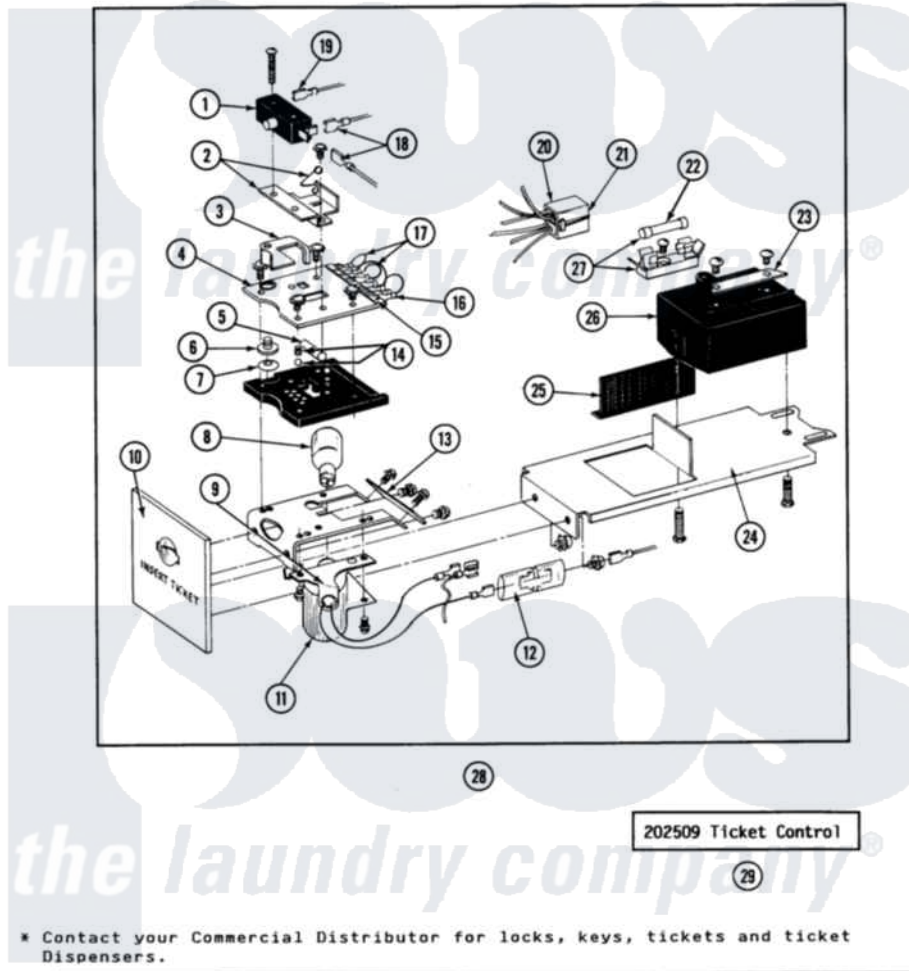

Maytag GDE27CT 11 - CONTROL CENTER COMPONENTS

SECTION: CT CONTROL CENTER COMPONENTS
 MODEL: DE-DG27CT

Issue Date: 10/90

24

Maytag [Residential Maytag GDE27CT Dryer Parts](#) Parts Diagram 11 - CONTROL CENTER COMPONENTS
 Click on the part number to view part

Item	Original Part Number	Replaced By	Status	Part Description
001	204882		Not Available	SWITCH FOR TICKET CONTROL
"	NLA		Not Available	SCREW
002	204881			Cam Plate Assembly
"	NLA		Not Available	SEMS SCREW (No.4-40 X 1/2 INC)
003	214218			Lever, Switch
004	214252			Board, Circuit
"	NLA		Not Available	SEMS SCREW (No.4-40 X 1/2 INC)
005	214275			Roller For Cam
006	214220			Adjustment Thumb Wheel
007	NLA		Not Available	SPRING WASHER
008	202479	A3167501		Lamp Oven, Int.
009	NLA		Not Available	LAMP SOCKET WITH BRACKET
010	212519	488234		Screw 8-32 X 1/4
"	NLA		Not Available	FRONT PLATE F/TICKET

	NLA	Not Available	CONTR
011	212533		SHIELD FOR HEAT LAMP
"	NLA	Not Available	SCREW, SHIELD TO CONTROL
012	Y201110	Not Available	CONNECTOR, WIRE (INDIC. LIGHT)
013	NLA	Not Available	SCREW, SHIELD TO CONTROL
014	203140		Contact Ball Kit
015	NLA	Not Available	OVERLAY FOR CIRCUIT BOARD
016	Y311550	Not Available	SPADE (MINIATURE)
017	NLA	Not Available	JUMPER WIRE (BLACK)
018	NLA	Not Available	SPADE CONNECTOR
019	211737	248562	Terminal
020	NLA	Not Available	HARNESS FOR TICKET CONTROL
021	213074		Pin Receptacle For Plug
"	NLA	Not Available	PIN FOR PLUG
022	202713	22001555	Fuse
023	311612	Not Available	COVER, CIRCUIT BOARD TERMINALS
"	311613	Y311711	Screw, Fuse Block
024	211294	90767	Screw, 8A X 3/8 HeX Washer Head Tapping
"	NLA	Not Available	BRACKET FOR TICKET ASSEMBLY
025	NLA	Not Available	SHIELD
026	202477	22003292	Control As
027	NLA	Not Available	FUSE BLOCK WITH FUSE
028	NLA	Not Available	TICKET RECEIVER ASSEMBLY
029	202509		Ticket Control Assembly