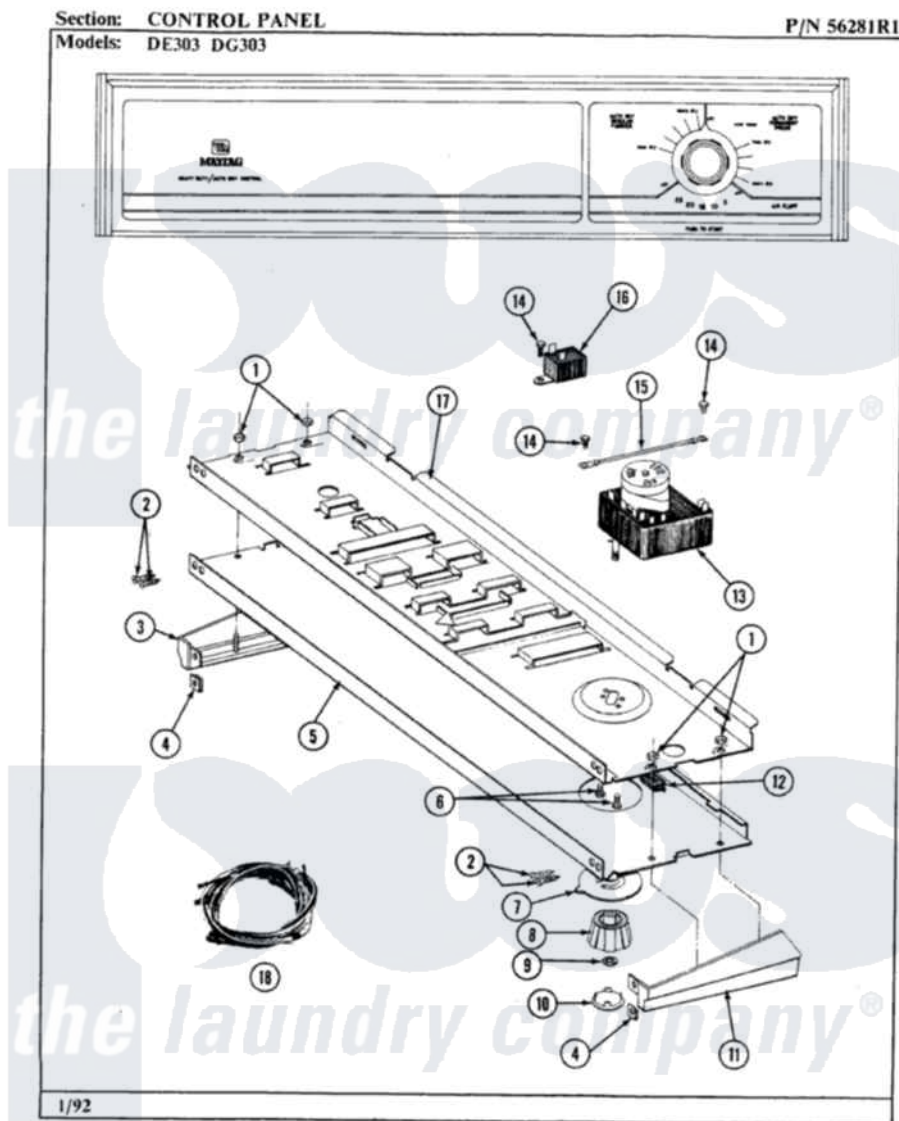

# Maytag GDE303 01 - CONTROL PANEL

Maytag [Residential Maytag GDE303 Dryer Parts](#) Parts Diagram 01 - CONTROL PANEL  
Click on the part number to view part

Item	Original Part Number	Replaced By	Status	Part Description
1	<a href="#">214872</a>			Palnut, End Cap Note: Nut, Lamp Holder
2	<a href="#">210932</a>			Screw, No.8 X 9/16 Ctsk Note: Screw, Inlet Duct
3	314726		Not Available	END CAP - LEFT HAND
4	<a href="#">214894</a>			Fastener, End Cap
5	306484		Not Available	CONTROL PANEL
6	910708	<a href="#">488234</a>		Screw 8-32 X 1/4
7	314725	<a href="#">33001500</a>		Dial, Timer Indicator
8	<a href="#">314724</a>			Knob For Timer
9	<a href="#">312273</a>			Nut, Control Knob
10	314723	<a href="#">W10133501</a>		Cap, Knob
11	314727	<a href="#">207927</a>		End Cap, Control Panel
12	<a href="#">214897</a>			Pad, Control Panel
13	<a href="#">306483</a>			Timer
14	211294	<a href="#">90767</a>		Screw, 8A X 3/8 HeX Washer Head Tapping

15	<a href="#">204807</a>		Ground Wire, Supp. Plte To Top Cover
16	305205	<a href="#">694419</a>	Mini-Buzzer
17	<a href="#">314184</a>		Back Up Plate
18	306479	Not Available	MAIN WIRE HARNESS
"	306824	Not Available	WIRE HARNESS
"	306812	Not Available	WIRE HARNESS