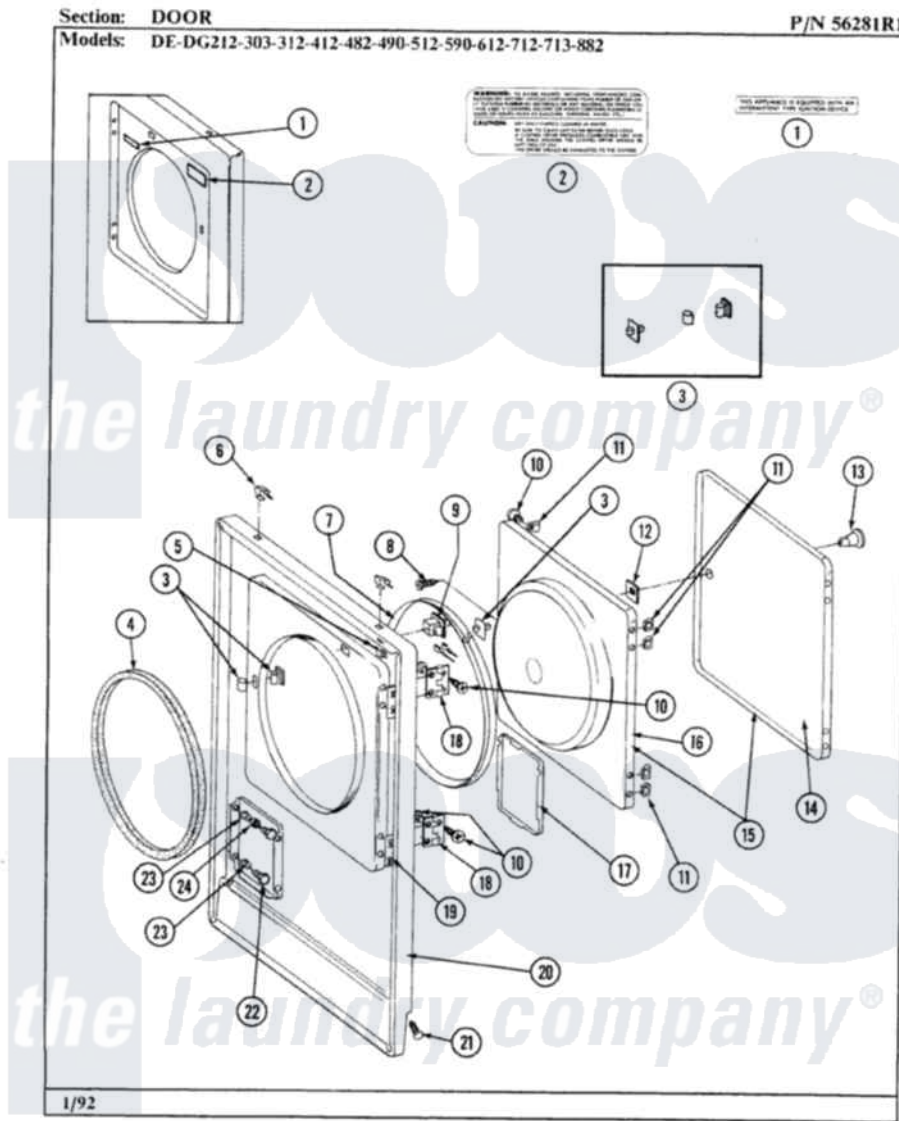

Maytag GDE303 02 - DOOR

30

Maytag [Residential Maytag GDE303 Dryer Parts](#) Parts Diagram 02 - DOOR
 Click on the part number to view part

Item	Original Part Number	Replaced By	Status	Part Description
2	Y313927			INSTRUCTION LABEL
3	306436			Door Latch Kit-W
4	314286			Seal For Front Panel
5	Y310376			Clip, Door Switch Harness
6	212982	22001650		Fastener, Spring
7	314077			Door Seal
8	314347	400021-1		Screw
9	Y305753	W10169313		Switch-Dor
10	Y314062			Screw, Door Hinge And Panel
11	Y313910			Clip, Door Liner To Outer Panel
12	Y313911			Door Strike Retainer
13	303942		Not Available	KNOB AND SCREW
14	313908M		Not Available	DOOR PANEL-HARVEST WHEAT
15	304579M		Not Available	DOOR-HARVEST WHEAT
"	306668M		Not Available	DOOR, HARVEST WHEAT

16	305835		Not Available	INNER DOOR WITH KNOB & SCRE
"	306676		Not Available	INNER DOOR WITH KNOB
18	Y304577	33001230		Hinge, Door
19	Y313907			Fastener, Twin
20	304595M		Not Available	FRONT PANEL-HARVEST WHEAT
21	204439			Screw And Fstner Assembly