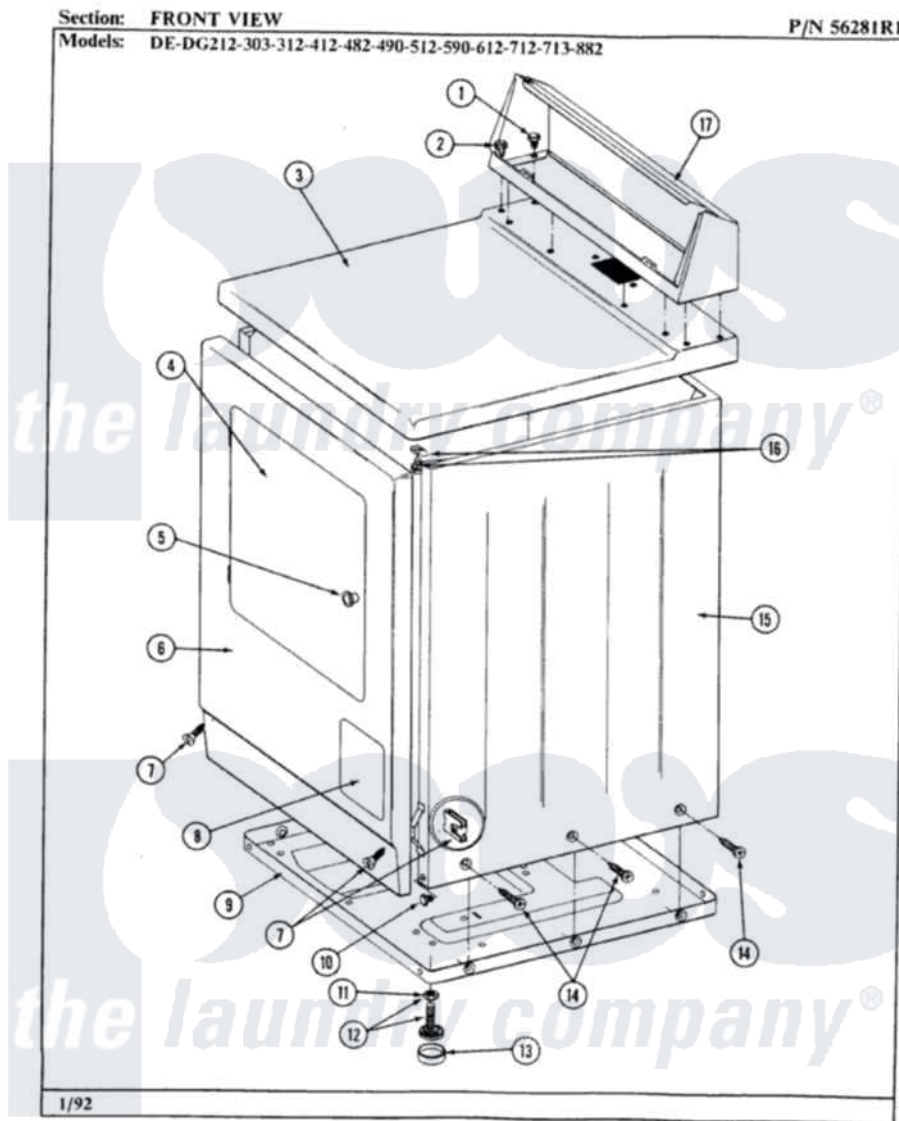

Maytag GDE303 03 - FRONT VIEW

26

Maytag Residential Maytag GDE303 Dryer Parts Parts Diagram 03 - FRONT VIEW
 Click on the part number to view part

Item	Original Part Number	Replaced By	Status	Part Description
1	211194		Not Available	LOCK WASHER
2	Y313559			Screw
3	307104M		Not Available	TOP COVER ASSY
4	306668M		Not Available	DOOR, HARVEST WHEAT
5	303942		Not Available	KNOB AND SCREW
6	304595M		Not Available	FRONT PANEL-HARVEST WHEAT
7	204439			Screw And Fstner Assembly
9	Y303361		Not Available	BASE ASSY. (UPPER & LOWER)
10	Y310632	1163839		Screw
11	Y052740	62739		Nut, Lock
12	Y305086			Adjustable Leg And Nut
13	Y314137			Foot, Rubber
14	213007			Xfor Cabinet See Cabinet, Back
15	305302M		Not Available	CABINET-HARVEST WHEAT