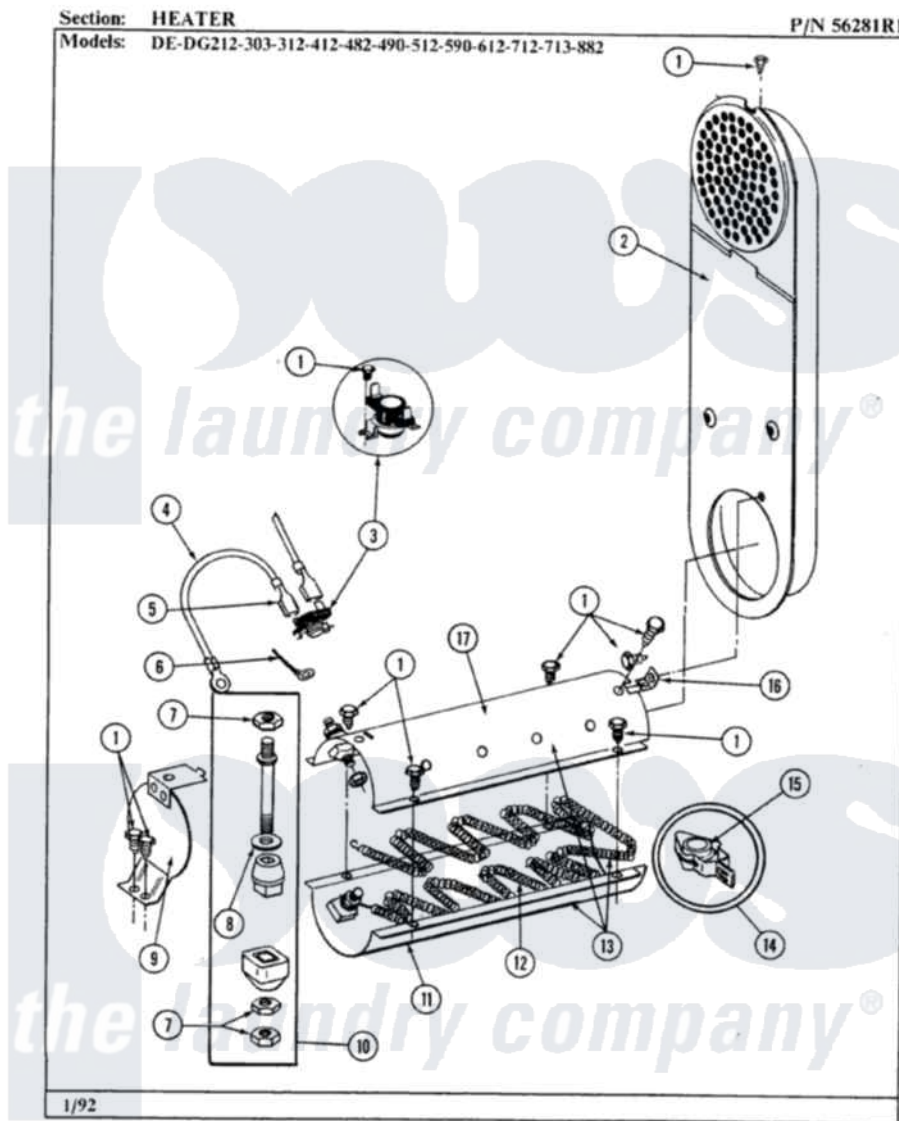

Maytag GDE303 04 - HEATER

36

Maytag [Residential Maytag GDE303 Dryer Parts](#) Parts Diagram 04 - HEATER
 Click on the part number to view part

Item	Original Part Number	Replaced By	Status	Part Description
1	211294	90767		Screw, 8A X 3/8 HeX Washer Head Tapping
2	Y303362			Inlet Duct Assembly - DE
3	303396			Thermostat, Hi-Limit
"	303896			Hi-Limit Thermostat-Canada
4	Y304693			Jumper Wire
5	210745			Wire Terminal
6	306448		Not Available	WIRE
7	311484	112432		Nut
8	311093			Washer, Terminal Connection
9	304124		Not Available	HEATER SHIELD
10	Y304596			Terminal Insulator Assembly
11	Y313576			Heater Chamber, Bottom
12	Y313538			Heater Element 240 Volt
"	Y304837	W10116793		Element
13	Y303404			Heater Assembly Complete
14	Y303881			Clip And Insulator Assembly