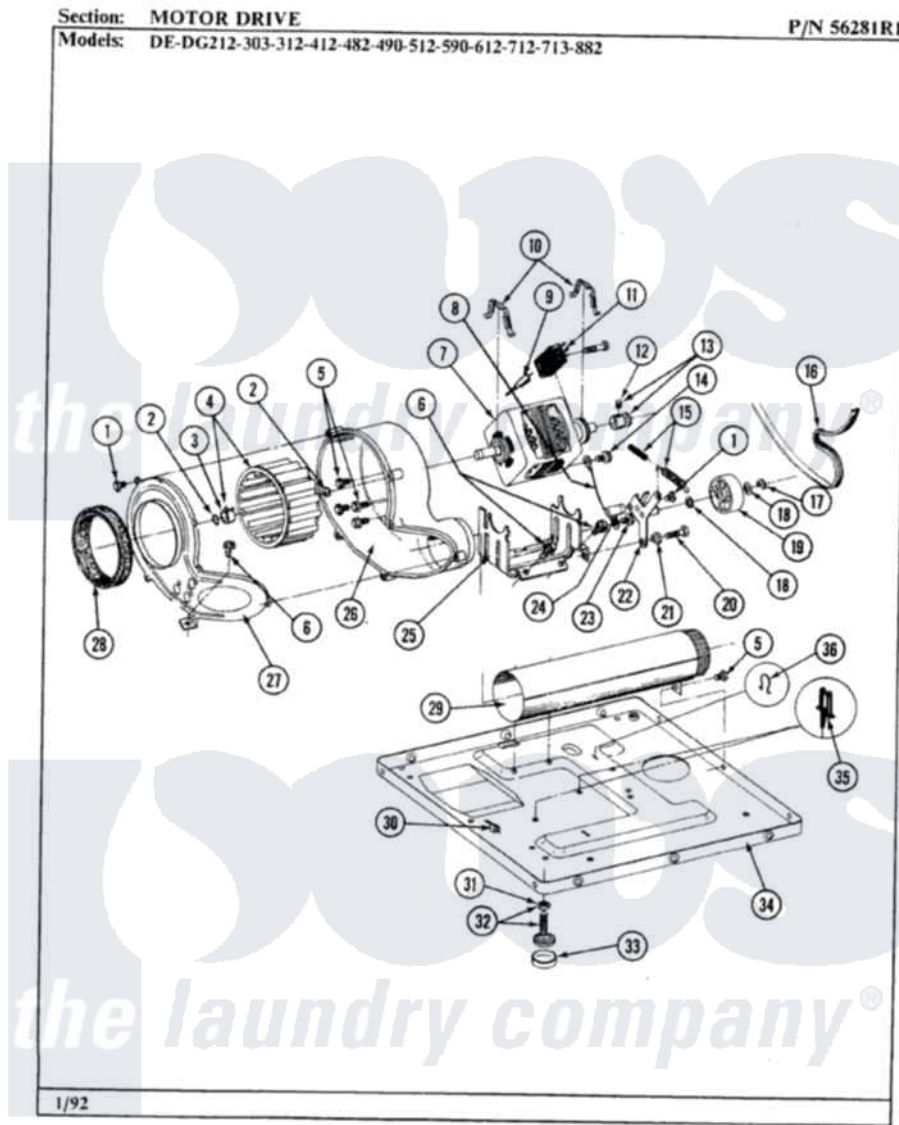

Maytag GDE303 05 - MOTOR DRIVE

-40

Maytag [Residential Maytag GDE303 Dryer Parts](#) Parts Diagram 05 - MOTOR DRIVE
 Click on the part number to view part

Item	Original Part Number	Replaced By	Status	Part Description
1	Y312961	W10116751		Screw
2	410233	9703438		Ring-Retrn
3	312967			Clamp, Blower Housing
4	Y303836			Blower Wheel Assembly And Clamp
5	Y310632	1163839		Screw
6	Y313561			Screw---NA
7	Y303358	W10410999		Motor-Drive
8	901220			Ground Wire
9	306448		Not Available	WIRE
10	Y015825			Clip, Motor To Motor Support
11	Y303877		Not Available	SWITCH, MOTOR EXTERNAL START No.303358-2, No.303358-4, 303358-7
"	Y303879			Switch, Motor External Start
"	306207		Not Available	(PROD. No.303358-8 & No.303358-9)
12	Y053241			Set Screw, Motor Pulley

13	Y305185	6-3051850	Pulley- MO
14	910343	488234	Screw 8-32 X 1/4
15	Y303945		IDLER SPRING ASSY. W/PLUG
16	Y312959		Poly "V" Belt For Tumbler
17	312958	354987	Ring, Retaining
18	Y312527		Washer, Idler Shaft
19	Y303705	6-3037050	Pulley- ID
20	Y014874		Screw, Idler Arm And Sleeve
21	Y312894	315772	Sleeve, Idler Arm
22	Y303363	6-3033630	Idler Arm
23	211294	90767	Screw, 8A X 3/8 HeX Washer Head Tapping
24	Y313582	W10116756	Spacer
25	312897		Not Available
26	Y312893		SUPPORT, MOTOR
27	314846		Housing, Blower
"	Y312895		Not Available
28	Y312901		COVER FOR BLOWER---NA
29	Y303442		Seal, Housing Cover
30	Y310376		EXHAUST DUCT ASSEMBLY
31	Y052740	62739	Clip, Door Switch Harness
32	Y305086		Nut, Lock
33	Y314137		Adjustable Leg And Nut
34	Y303361		Not Available
35	Y313262	W10116752	Foot, Rubber
36	410490		BASE ASSY. (UPPER & LOWER)
			Retainer-
			Spring, Retainer Wire Harness