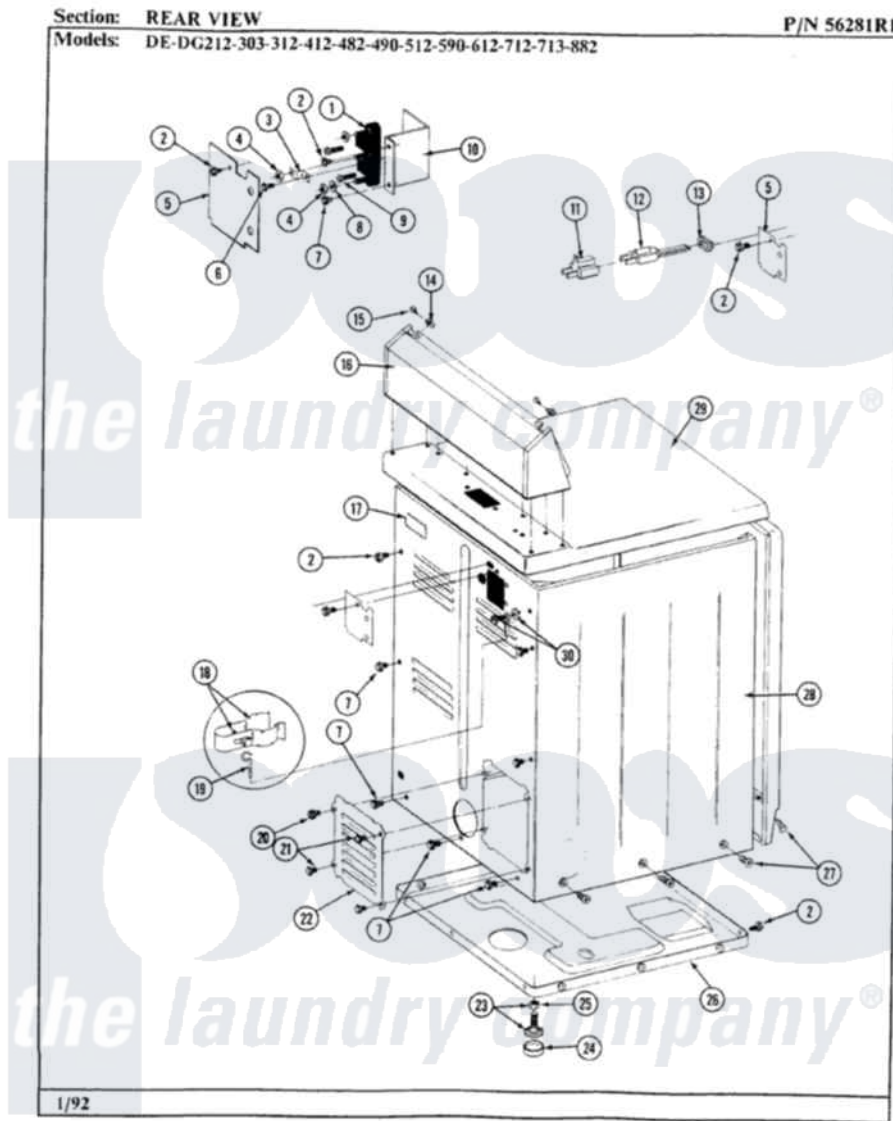

# Maytag GDE303 07 - REAR VIEW

28

Maytag [Residential Maytag GDE303 Dryer Parts](#) Parts Diagram 07 - REAR VIEW  
 Click on the part number to view part

Item	Original Part Number	Replaced By	Status	Part Description
1	<a href="#">400008</a>			Block, Terminal
2	<a href="#">Y313561</a>			Screw---NA
3	<a href="#">Y312184</a>			Strap, Grounding
4	311484	<a href="#">112432</a>		Nut
5	Y312905		Not Available	COVER, TERMINAL
6	Y311423	<a href="#">489483</a>		Screw 10-32 X 1/2
7	Y310632	<a href="#">1163839</a>		Screw
8	<a href="#">Y311270</a>			Washer, Terminal Block
9	Y312209	<a href="#">W10001200</a>		Screw
10	<a href="#">Y312904</a>			Bracket, Terminal Block
14	<a href="#">215075</a>			Fastener, Control Panel To Console
15	<a href="#">210932</a>			Screw, No.8 X 9/16 Ctsk Note: Screw, Inlet Duct
16	305193M		Not Available	CONSOLE-HARVEST WHEAT
17	214519			LABEL, ELECTRICAL INSTR. PART NOT USED-GAS MODELS ONLY

18	<a href="#">301548</a>		Clamp, Ground Wire
19	<a href="#">311155</a>		Ground Wire And Clamp
20	<a href="#">Y313559</a>		Screw
21	211294	<a href="#">90767</a>	Screw, 8A X 3/8 HeX Washer Head Tapping
22	Y312951	Not Available	ACCESS COVER, BACK
23	<a href="#">Y305086</a>		Adjustable Leg And Nut
24	<a href="#">Y314137</a>		Foot, Rubber
25	Y052740	<a href="#">62739</a>	Nut, Lock
26	Y303361	Not Available	BASE ASSY. (UPPER & LOWER)
27	<a href="#">213007</a>		Xfor Cabinet See Cabinet, Back
28	305193M	Not Available	CONSOLE-HARVEST WHEAT
29	307104M	Not Available	TOP COVER ASSY
30	303846	<a href="#">22003781</a>	Screw, Ground Strap