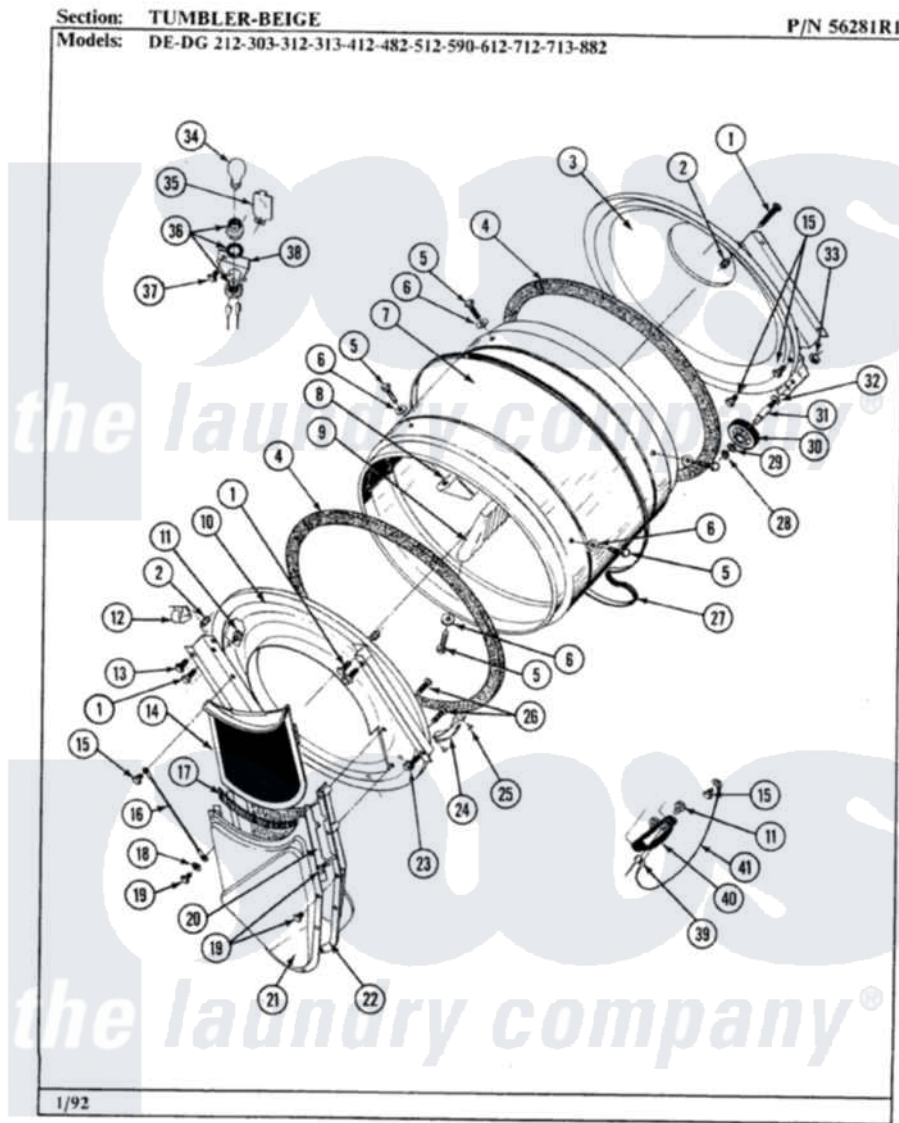

Maytag GDE303 08 - TUMBLER-BEIGE

34

Maytag Residential Maytag GDE303 Dryer Parts Parts Diagram 08 - TUMBLER-BEIGE
 Click on the part number to view part

Item	Original Part Number	Replaced By	Status	Part Description
1	313764		Not Available	SCREW
2	313915	31-3915		Tech Sheet
3	Y306660	33001106		Back, Tumbler
4	314820			Seal, Tumbler
5	Y310759			Screw, Tumbler Baffles
6	314158			Washer, Baffle To Tumbler
7	314802		Not Available	TUMBLER W/OUT BAFFLES
"	306663		Not Available	TUMBLER W/BAFFLES
8	314803	33001012		Baffle
9	314804	33001004		Baffle, Tall
10	306670		Not Available	TUMBLER FRONT----NA
12	Y310376			Clip, Door Switch Harness
13	Y313561			Screw----NA
14	Y306666	33001003		Screen, Lint
15	211294	90767		Screw, 8A X 3/8 HeX Washer Head Tapping
16	205810			Wire, Ground

17	Y313796		Lint Seal
18	310557		Washer
19	Y312961	W10116751	Screw
20	Y313795		Guide For Lint Screen
21	Y312964	Not Available	OUTLET DUCT - OUTER HALF
22	306656	Not Available	OUTLET DUCT & GRID ASSEMBLY
"	306657	Not Available	OUTLET DUCT & GRID
23	Y310632	1163839	Screw
24	306508		Tumbler Bearing Kit ----W
25	210720		Rivet, Bearing To Tumbler Fmt
26	Y314110	33002917	Screw, No.10-16
27	Y312959		Poly "V" Belt For Tumbler
28	410233	9703438	Ring-Retrn
29	312535		Washer, Vault Mounting Brk.
30	Y303373	12001541	Drum Roller/Washer Assembly--W
31	Y312948	6-3129480	Shaft- Tumbler
32	Y313347	312535	Washer, Vault Mounting Brk.
33	312538	33001443	Nut, Hex