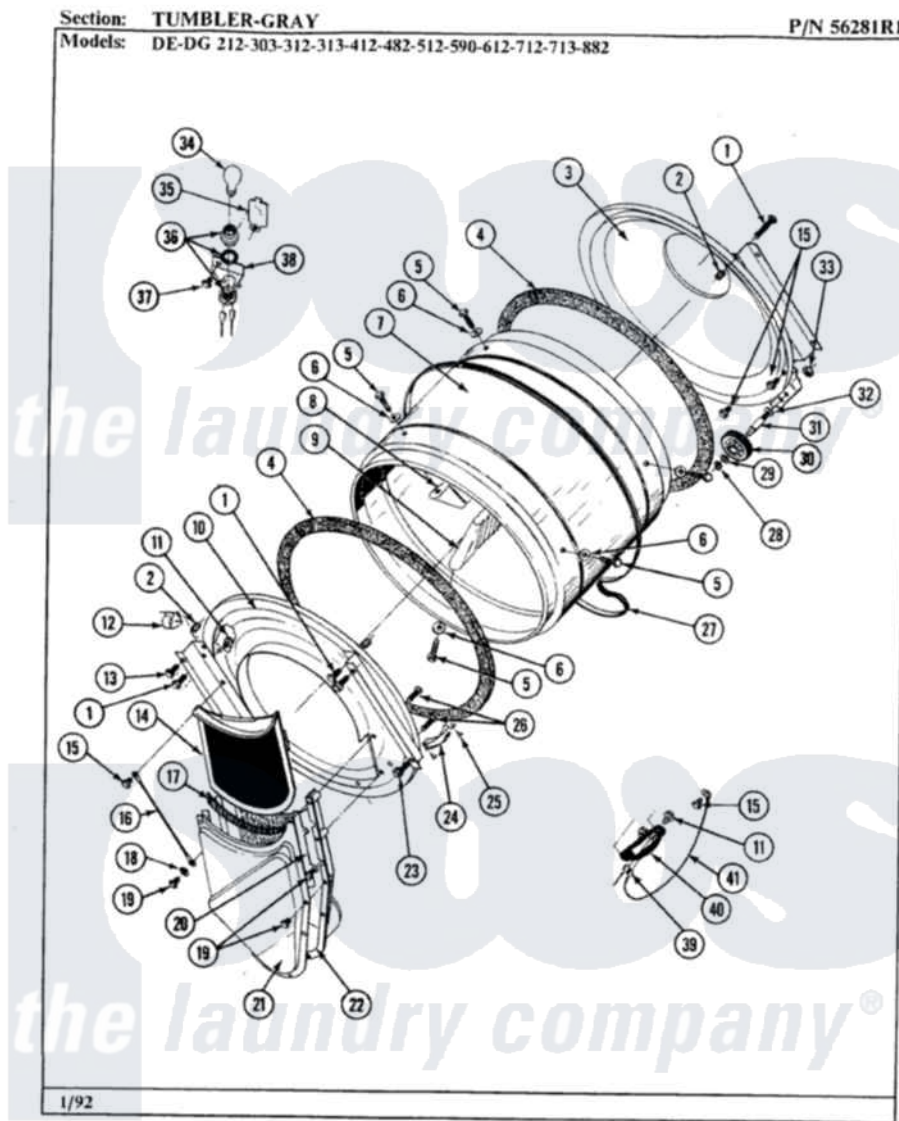

Maytag GDE303 09 - TUMBLER-GRAY

32

Maytag [Residential Maytag GDE303 Dryer Parts](#) Parts Diagram 09 - TUMBLER-GRAY
 Click on the part number to view part

Item	Original Part Number	Replaced By	Status	Part Description
1	313764		Not Available	SCREW
2	313915	31-3915		Tech Sheet
3	Y306660	33001106		Back, Tumbler
4	Y313541	33313541		Seal- Tumbler
5	Y310759			Screw, Tumbler Baffles
6	314158			Washer, Baffle To Tumbler
7	305187		Not Available	TUMBLER W/BAFFLES
"	Y314153		Not Available	TUMBLER No.
8	314154		Not Available	TUMBLER BAFFLE - SHORT
9	314155	33001004		Baffle, Tall
10	Y303815	33001231		Front- Tumbler
12	Y310376			Clip, Door Switch Harness
13	Y313561			Screw---NA
14	Y304388	33001003		Screen, Lint
15	211294	90767		Screw, 8A X 3/8 HeX Washer Head Tapping
16	205810			Wire, Ground

17	Y313796		Lint Seal
18	310557		Washer
19	Y312961	W10116751	Screw
20	Y313795		Guide For Lint Screen
21	Y312964	Not Available	OUTLET DUCT - OUTER HALF
22	Y304810	Not Available	OUTLET DUCT ASSEMBLY---S
23	Y310632	1163839	Screw
24	306508		Tumbler Bearing Kit ---W
25	210720		Rivet, Bearing To Tumbler Fmt
26	Y314110	33002917	Screw, No.10-16
27	Y312959		Poly "V" Belt For Tumbler
28	410233	9703438	Ring-Retrn
29	312535		Washer, Vault Mounting Brk.
30	Y303373	12001541	Drum Roller/Washer Assembly--W
31	Y312948	6-3129480	Shaft- Tumbler
32	Y313347	312535	Washer, Vault Mounting Brk.
33	312538	33001443	Nut, Hex