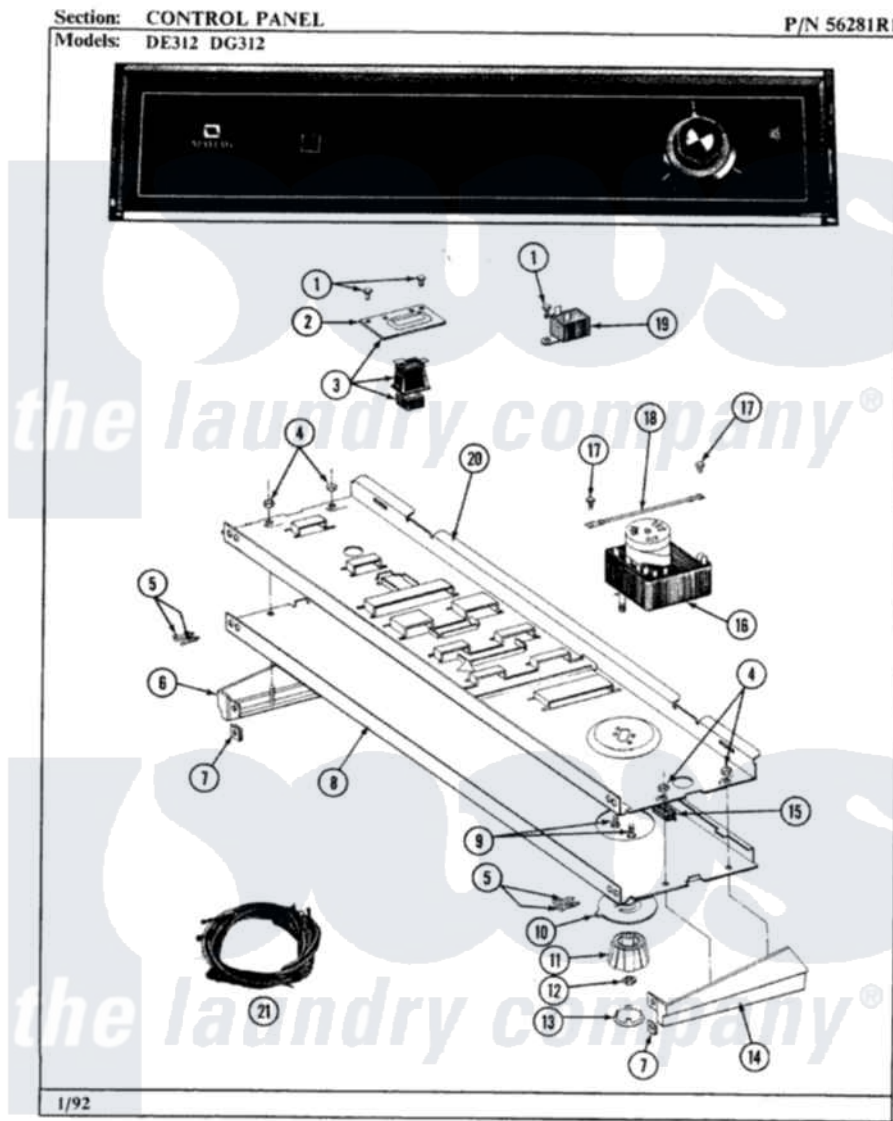

Maytag GDE312 01 - CONTROL PANEL

Maytag [Residential Maytag GDE312 Dryer Parts](#) Parts Diagram 01 - CONTROL PANEL
Click on the part number to view part

Item	Original Part Number	Replaced By	Status	Part Description
1	211168	W10139210		Screw, 8-18 X 5/16
2	314177		Not Available	BRACKET FOR START SWITCH
3	306533			Switch, Push/To/Start W/Bkt
4	214872			Palnut, End Cap Note: Nut, Lamp Holder
5	210932			Screw, No.8 X 9/16 Ctsk Note: Screw, Inlet Duct
6	214815			End Cap F/Control Panel-LH
7	214894			Fastener, End Cap
8	Y306381		Not Available	CONTROL PANEL
9	910708	488234		Screw 8-32 X 1/4
10	314422	33001500		Dial, Timer Indicator
11	314421			Knob For Timer
12	312273			Nut, Control Knob
13	215164		Not Available	CAP FOR KNOB
14	214816			End Cap F/Control Panel-RH

15	214897		Pad, Control Panel
16	305973		Timer
17	211294	90767	Screw, 8A X 3/8 HeX Washer Head Tapping
18	204807		Ground Wire, Supp. Plte To Top Cover
19	305205	694419	Mini-Buzzer
20	314184		Back Up Plate
21	305782	Not Available	WIRE HARNESS - CANADA
"	306814	Not Available	WIRE HARNESS
"	306820	Not Available	WIRE HARNESS
"	305780	Not Available	WIRE HARNESS