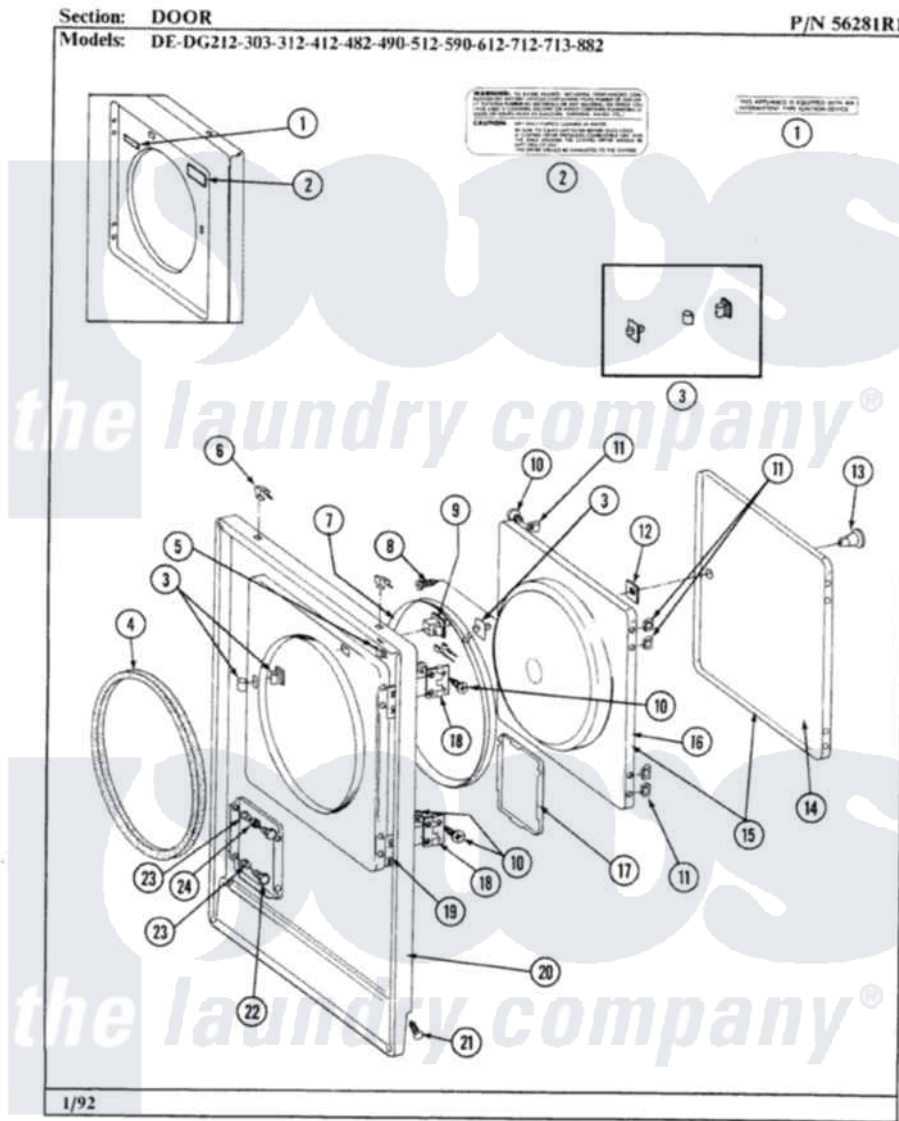

Maytag GDE312 02 - DOOR

30

Maytag [Residential Maytag GDE312 Dryer Parts](#) Parts Diagram 02 - DOOR
 Click on the part number to view part

Item	Original Part Number	Replaced By	Status	Part Description
2	Y313927			INSTRUCTION LABEL
3	306436			Door Latch Kit-W
4	314286			Seal For Front Panel
5	Y310376			Clip, Door Switch Harness
6	212982	22001650		Fastener, Spring
7	314077			Door Seal
8	314347	400021-1		Screw
9	Y305753	W10169313		Switch-Dor
10	Y314062			Screw, Door Hinge And Panel
11	Y313910			Clip, Door Liner To Outer Panel
12	Y313911			Door Strike Retainer
13	303942		Not Available	KNOB AND SCREW
14	313908M		Not Available	DOOR PANEL-HARVEST WHEAT
15	304579M		Not Available	DOOR-HARVEST WHEAT
"	306668M		Not Available	DOOR, HARVEST WHEAT

16	305835		Not Available	INNER DOOR WITH KNOB & SCRE
"	306676		Not Available	INNER DOOR WITH KNOB
18	Y304577	33001230		Hinge, Door
19	Y313907			Fastener, Twin
20	304595M		Not Available	FRONT PANEL-HARVEST WHEAT
21	204439			Screw And Fstner Assembly