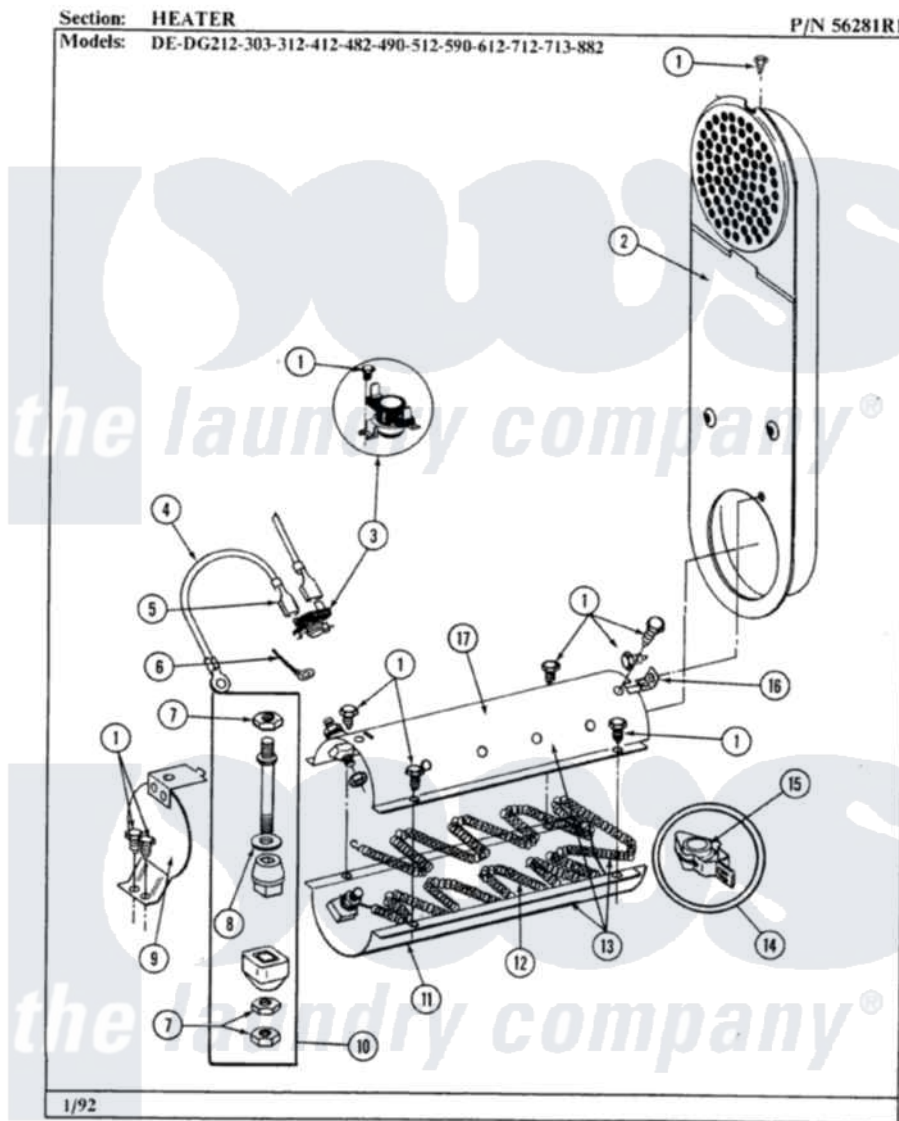

Maytag GDE312 04 - HEATER

36

Maytag [Residential Maytag GDE312 Dryer Parts](#) Parts Diagram 04 - HEATER
 Click on the part number to view part

Item	Original Part Number	Replaced By	Status	Part Description
1	211294	90767		Screw, 8A X 3/8 HeX Washer Head Tapping
2	Y303362			Inlet Duct Assembly - DE
3	303396			Thermostat, Hi-Limit
"	303896			Hi-Limit Thermostat-Canada
4	Y304693			Jumper Wire
5	210745			Wire Terminal
6	306448		Not Available	WIRE
7	311484	112432		Nut
8	311093			Washer, Terminal Connection
9	304124		Not Available	HEATER SHIELD
10	Y304596			Terminal Insulator Assembly
11	Y313576			Heater Chamber, Bottom
12	Y313538			Heater Element 240 Volt
"	Y304837	W10116793		Element
13	Y303404			Heater Assembly Complete
14	Y303881			Clip And Insulator Assembly