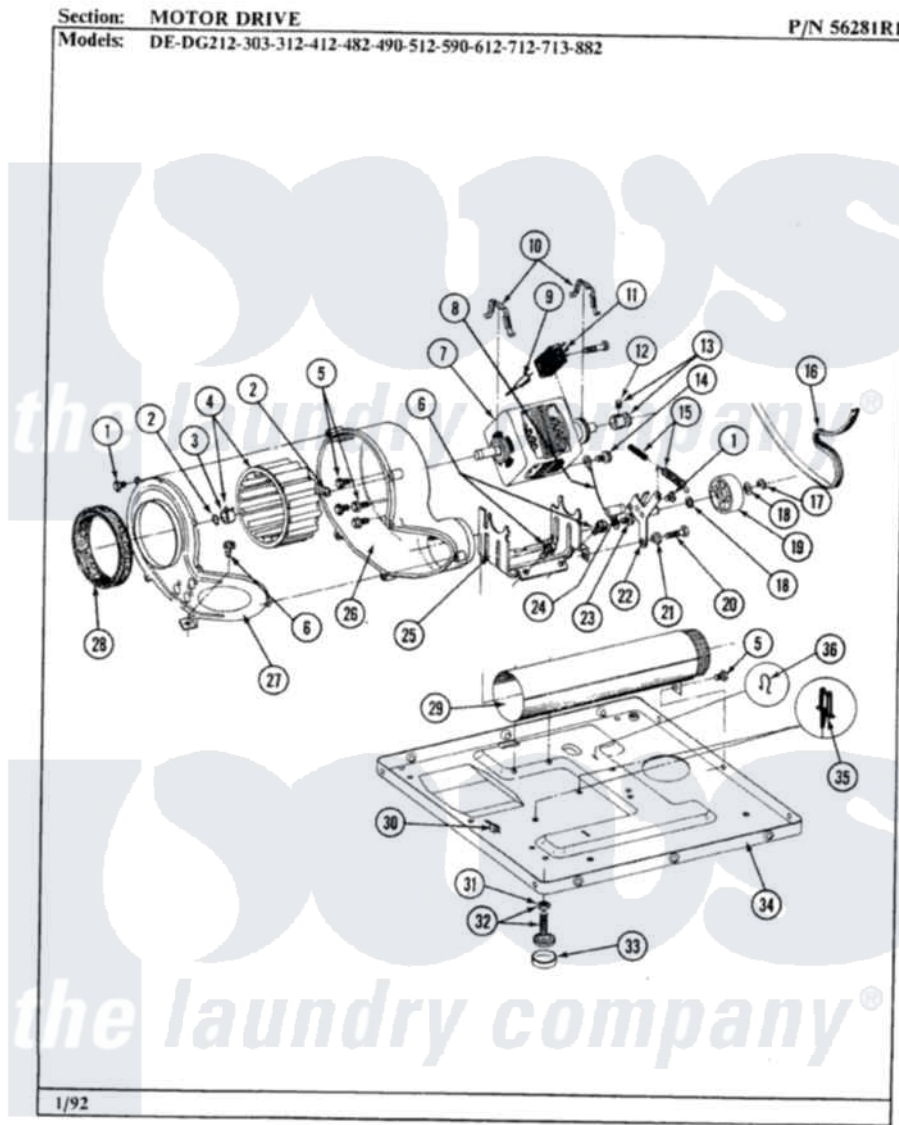

Maytag GDE312 05 - MOTOR DRIVE

-40

Maytag [Residential Maytag GDE312 Dryer Parts](#) Parts Diagram 05 - MOTOR DRIVE
 Click on the part number to view part

Item	Original Part Number	Replaced By	Status	Part Description
1	Y312961	W10116751		Screw
2	410233	9703438		Ring-Retrn
3	312967			Clamp, Blower Housing
4	Y303836			Blower Wheel Assembly And Clamp
5	Y310632	1163839		Screw
6	Y313561			Screw---NA
7	Y303358	W10410999		Motor-Drive
8	901220			Ground Wire
9	306448		Not Available	WIRE
10	Y015825			Clip, Motor To Motor Support
11	Y303877		Not Available	SWITCH, MOTOR EXTERNAL START No.303358-2, No.303358-4, 303358-7
"	Y303879			Switch, Motor External Start
"	306207		Not Available	(PROD. No.303358-8 & No.303358-9)
12	Y053241			Set Screw, Motor Pulley

13	Y305185	6-3051850	Pulley- MO
14	910343	488234	Screw 8-32 X 1/4
15	Y303945		IDLER SPRING ASSY. W/PLUG
16	Y312959		Poly "V" Belt For Tumbler
17	312958	354987	Ring, Retaining
18	Y312527		Washer, Idler Shaft
19	Y303705	6-3037050	Pulley- ID
20	Y014874		Screw, Idler Arm And Sleeve
21	Y312894	315772	Sleeve, Idler Arm
22	Y303363	6-3033630	Idler Arm
23	211294	90767	Screw, 8A X 3/8 HeX Washer Head Tapping
24	Y313582	W10116756	Spacer
25	312897		Not Available
26	Y312893		SUPPORT, MOTOR
27	314846		Housing, Blower
"	Y312895		Not Available
28	Y312901		COVER FOR BLOWER---NA
29	Y303442		Seal, Housing Cover
30	Y310376		EXHAUST DUCT ASSEMBLY
31	Y052740	62739	Clip, Door Switch Harness
32	Y305086		Nut, Lock
33	Y314137		Adjustable Leg And Nut
34	Y303361		Not Available
35	Y313262	W10116752	Foot, Rubber
36	410490		BASE ASSY. (UPPER & LOWER)
			Retainer-
			Spring, Retainer Wire Harness