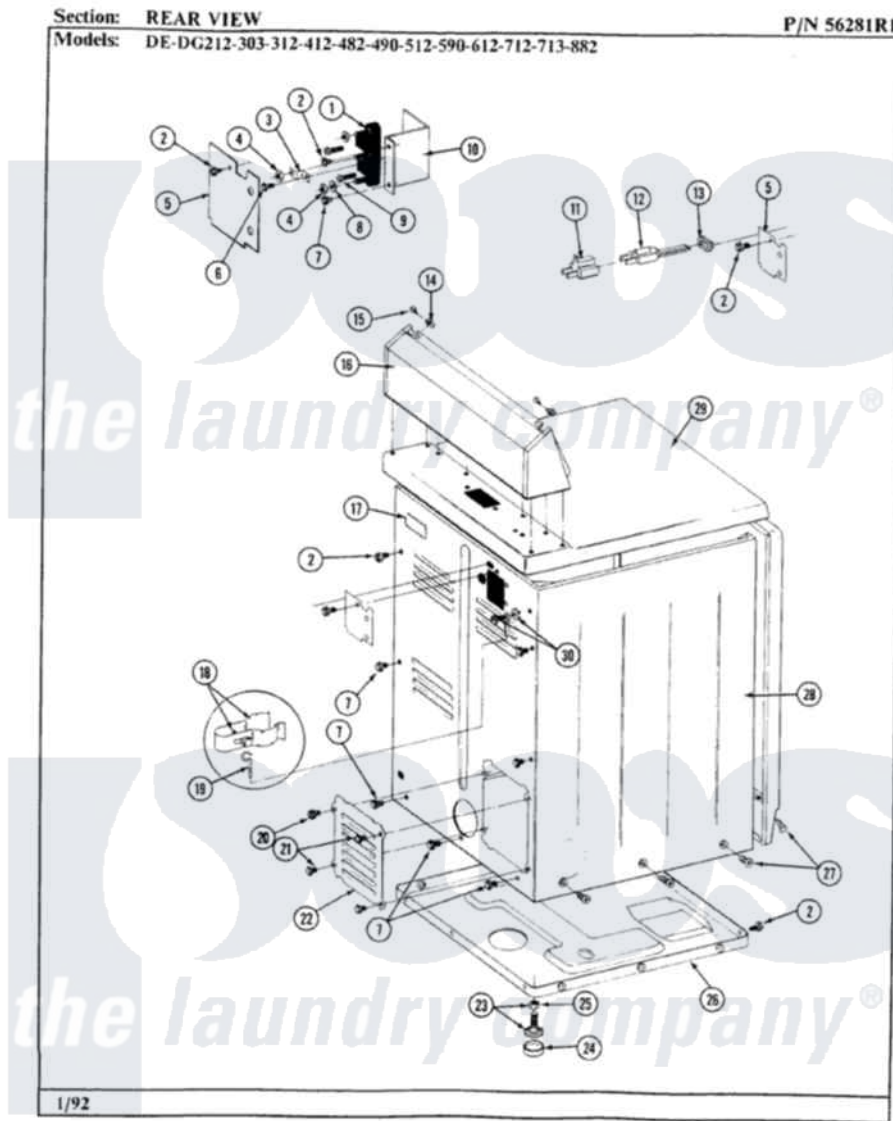

Maytag GDE312 07 - REAR VIEW

28

Maytag [Residential Maytag GDE312 Dryer Parts](#) Parts Diagram 07 - REAR VIEW
 Click on the part number to view part

Item	Original Part Number	Replaced By	Status	Part Description
1	400008			Block, Terminal
2	Y313561			Screw---NA
3	Y312184			Strap, Grounding
4	311484	112432		Nut
5	Y312905		Not Available	COVER, TERMINAL
6	Y311423	489483		Screw 10-32 X 1/2
7	Y310632	1163839		Screw
8	Y311270			Washer, Terminal Block
9	Y312209	W10001200		Screw
10	Y312904			Bracket, Terminal Block
14	215075			Fastener, Control Panel To Console
15	210932			Screw, No.8 X 9/16 Ctsk Note: Screw, Inlet Duct
16	305193M		Not Available	CONSOLE-HARVEST WHEAT
17	214519			LABEL, ELECTRICAL INSTR. PART NOT USED-GAS MODELS ONLY

18	301548		Clamp, Ground Wire
19	311155		Ground Wire And Clamp
20	Y313559		Screw
21	211294	90767	Screw, 8A X 3/8 HeX Washer Head Tapping
22	Y312951	Not Available	ACCESS COVER, BACK
23	Y305086		Adjustable Leg And Nut
24	Y314137		Foot, Rubber
25	Y052740	62739	Nut, Lock
26	Y303361	Not Available	BASE ASSY. (UPPER & LOWER)
27	213007		Xfor Cabinet See Cabinet, Back
28	305193M	Not Available	CONSOLE-HARVEST WHEAT
29	307104M	Not Available	TOP COVER ASSY
30	303846	22003781	Screw, Ground Strap