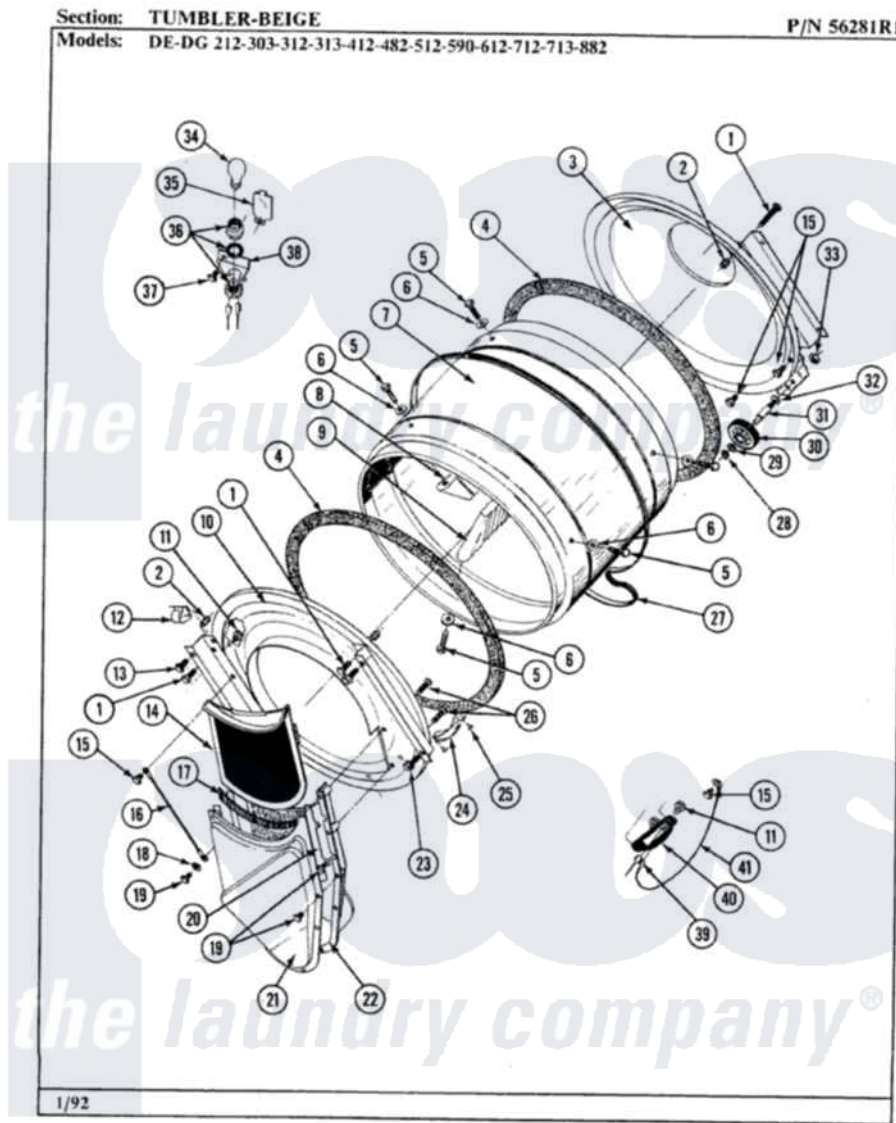

# Maytag GDE312 08 - TUMBLER-BEIGE

34

Maytag [Residential Maytag GDE312 Dryer Parts](#) Parts Diagram 08 - TUMBLER-BEIGE  
 Click on the part number to view part

Item	Original Part Number	Replaced By	Status	Part Description
1	313764		Not Available	SCREW
2	313915	<a href="#">31-3915</a>		Tech Sheet
3	Y306660	<a href="#">33001106</a>		Back, Tumbler
4	<a href="#">314820</a>			Seal, Tumbler
5	<a href="#">Y310759</a>			Screw, Tumbler Baffles
6	<a href="#">314158</a>			Washer, Baffle To Tumbler
7	314802		Not Available	TUMBLER W/OUT BAFFLES
"	306663		Not Available	TUMBLER W/BAFFLES
8	314803	<a href="#">33001012</a>		Baffle
9	314804	<a href="#">33001004</a>		Baffle, Tall
10	306670		Not Available	TUMBLER FRONT----NA
12	<a href="#">Y310376</a>			Clip, Door Switch Harness
13	<a href="#">Y313561</a>			Screw----NA
14	Y306666	<a href="#">33001003</a>		Screen, Lint
15	211294	<a href="#">90767</a>		Screw, 8A X 3/8 HeX Washer Head Tapping
16	<a href="#">205810</a>			Wire, Ground

17	<a href="#">Y313796</a>		Lint Seal
18	<a href="#">310557</a>		Washer
19	Y312961	<a href="#">W10116751</a>	Screw
20	<a href="#">Y313795</a>		Guide For Lint Screen
21	Y312964	Not Available	OUTLET DUCT - OUTER HALF
22	306656	Not Available	OUTLET DUCT & GRID ASSEMBLY
"	306657	Not Available	OUTLET DUCT & GRID
23	Y310632	<a href="#">1163839</a>	Screw
24	<a href="#">306508</a>		Tumbler Bearing Kit ----W
25	<a href="#">210720</a>		Rivet, Bearing To Tumbler Fmt
26	Y314110	<a href="#">33002917</a>	Screw, No.10-16
27	<a href="#">Y312959</a>		Poly "V" Belt For Tumbler
28	410233	<a href="#">9703438</a>	Ring-Retrn
29	<a href="#">312535</a>		Washer, Vault Mounting Brk.
30	Y303373	<a href="#">12001541</a>	Drum Roller/Washer Assembly--W
31	Y312948	<a href="#">6-3129480</a>	Shaft- Tumbler
32	Y313347	<a href="#">312535</a>	Washer, Vault Mounting Brk.
33	312538	<a href="#">33001443</a>	Nut, Hex