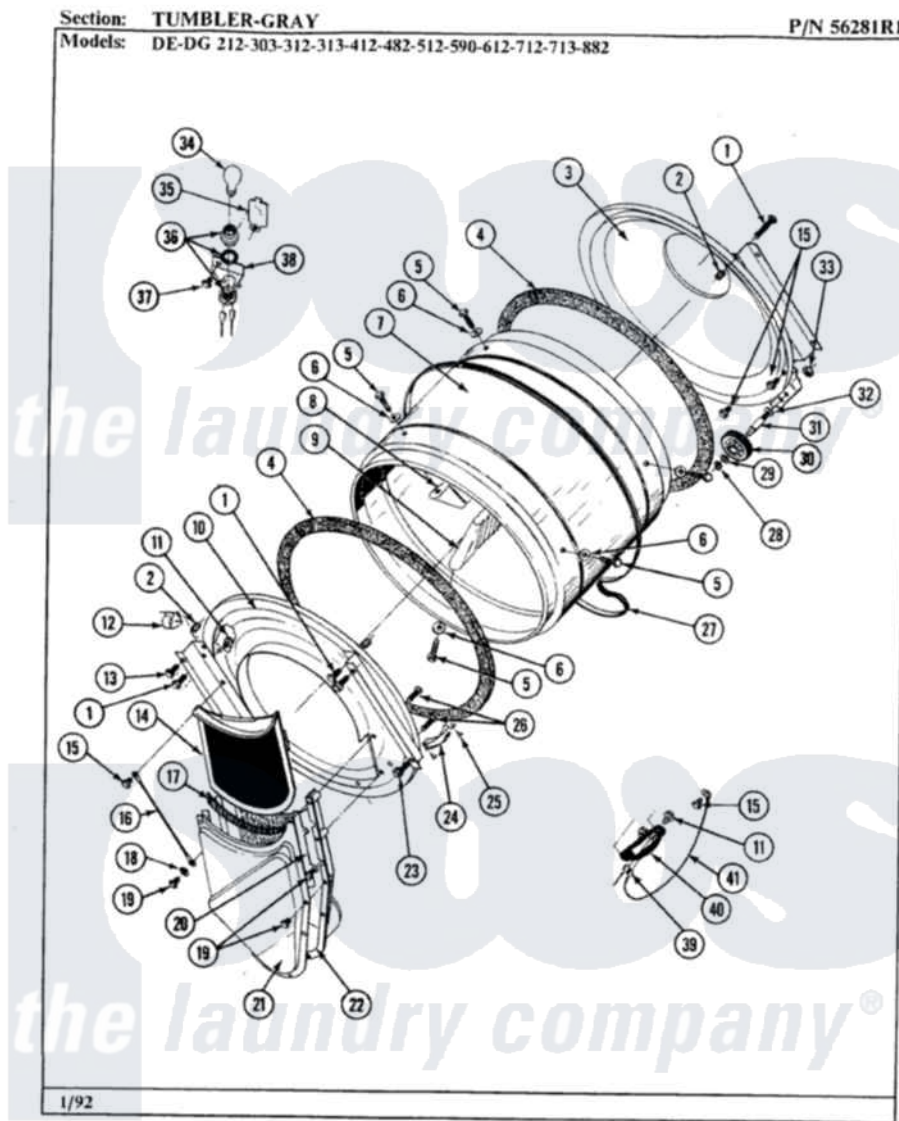

# Maytag GDE312 09 - TUMBLER-GRAY

32

Maytag [Residential Maytag GDE312 Dryer Parts](#) Parts Diagram 09 - TUMBLER-GRAY  
Click on the part number to view part

| Item | Original Part Number    | Replaced By              | Status        | Part Description                        |
|------|-------------------------|--------------------------|---------------|---|
| 1    | 313764                  |                          | Not Available | SCREW                                   |
| 2    | 313915                  | <a href="#">31-3915</a>  |               | Tech Sheet                              |
| 3    | Y306660                 | <a href="#">33001106</a> |               | Back, Tumbler                           |
| 4    | Y313541                 | <a href="#">33313541</a> |               | Seal- Tumbler                           |
| 5    | <a href="#">Y310759</a> |                          |               | Screw, Tumbler Baffles                  |
| 6    | <a href="#">314158</a>  |                          |               | Washer, Baffle To Tumbler               |
| 7    | 305187                  |                          | Not Available | TUMBLER W/BAFFLES                       |
| "    | Y314153                 |                          | Not Available | TUMBLER No.                             |
| 8    | 314154                  |                          | Not Available | TUMBLER BAFFLE - SHORT                  |
| 9    | 314155                  | <a href="#">33001004</a> |               | Baffle, Tall                            |
| 10   | Y303815                 | <a href="#">33001231</a> |               | Front- Tumbler                          |
| 12   | <a href="#">Y310376</a> |                          |               | Clip, Door Switch Harness               |
| 13   | <a href="#">Y313561</a> |                          |               | Screw---NA                              |
| 14   | Y304388                 | <a href="#">33001003</a> |               | Screen, Lint                            |
| 15   | 211294                  | <a href="#">90767</a>    |               | Screw, 8A X 3/8 HeX Washer Head Tapping |
| 16   | <a href="#">205810</a>  |                          |               | Wire, Ground                            |