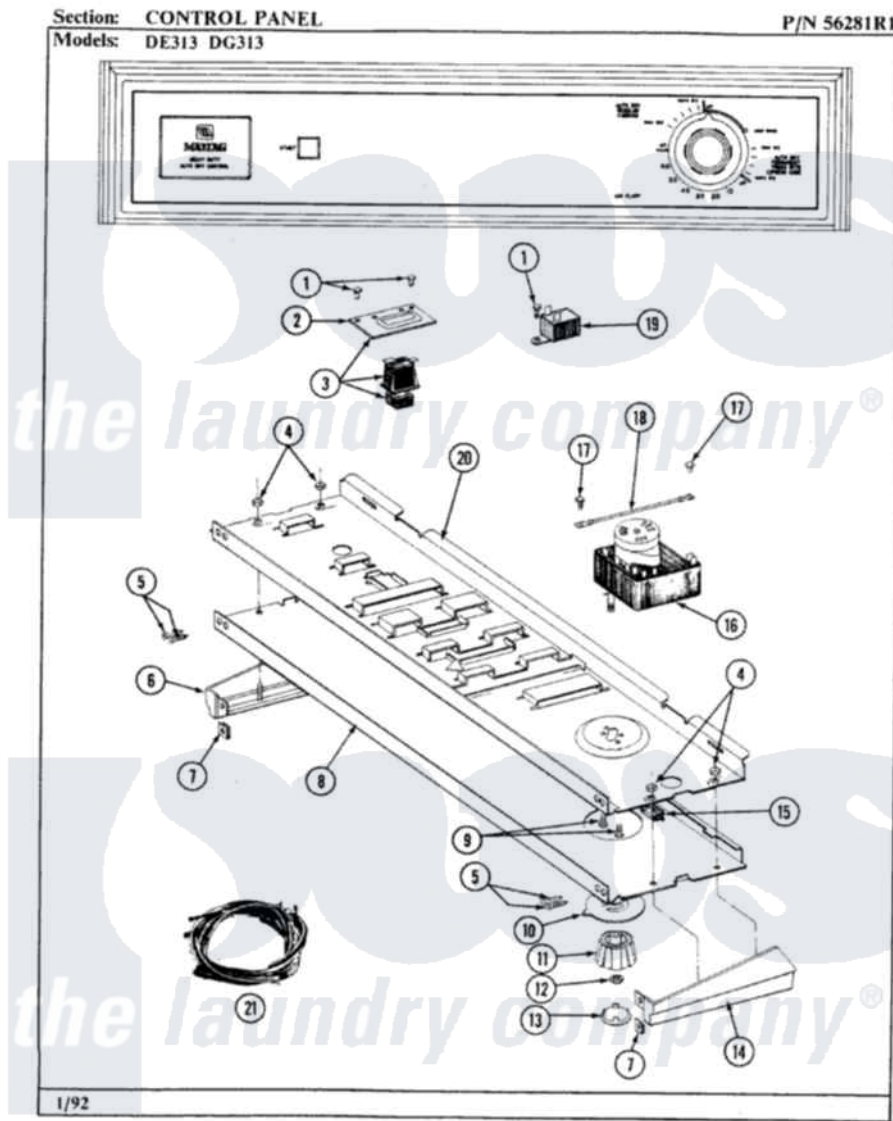

Maytag GDE313 01 - CONTROL PANEL

8

Maytag [Residential Maytag GDE313 Dryer Parts](#) Parts Diagram 01 - CONTROL PANEL
Click on the part number to view part

Item	Original Part Number	Replaced By	Status	Part Description
1	211168	W10139210		Screw, 8-18 X 5/16
2	314177		Not Available	BRACKET FOR START SWITCH
3	306533			Switch, Push/To/Start W/Bkt
4	214872			Palnut, End Cap Note: Nut, Lamp Holder
5	210932			Screw, No.8 X 9/16 Ctsk Note: Screw, Inlet Duct
6	214815			End Cap F/Control Panel-LH
7	214894			Fastener, End Cap
8	306535		Not Available	CONTROL PANEL
9	910708	488234		Screw 8-32 X 1/4
10	314422	33001500		Dial, Timer Indicator
11	314421			Knob For Timer
12	312273			Nut, Control Knob
13	215164		Not Available	CAP FOR KNOB
14	214816			End Cap F/Control Panel-RH

15	214897		Pad, Control Panel
16	306534		Timer
17	211294	90767	Screw, 8A X 3/8 HeX Washer Head Tapping
18	204807		Ground Wire, Supp. Plte To Top Cover
19	305205	694419	Mini-Buzzer
20	314184		Back Up Plate
21	306536	Not Available	MAIN WIRE HARNESS
"	306542	Not Available	WIRE HARNESS - CANADA
"	306816		Wire Harness
"	306822		Wire Harness