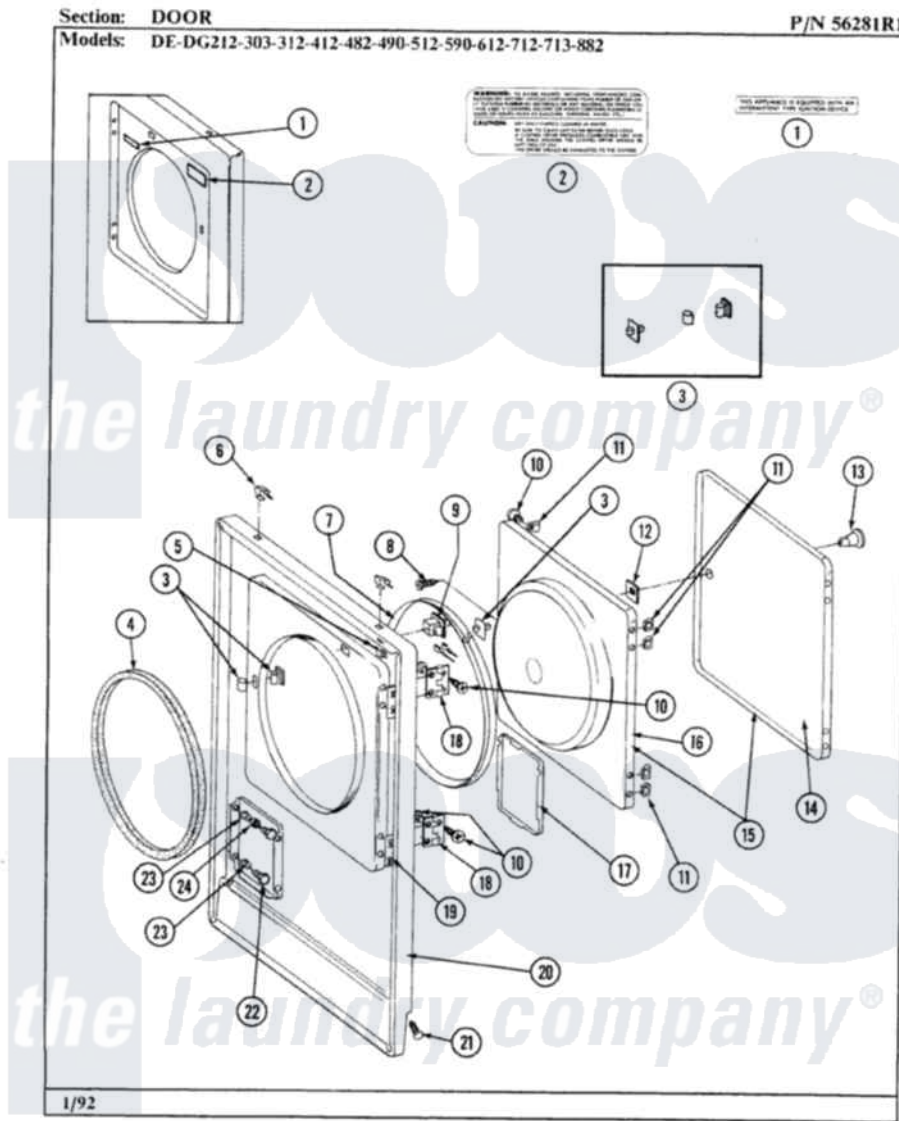

Maytag GDE313 02 - DOOR

30

Maytag [Residential Maytag GDE313 Dryer Parts](#) Parts Diagram 02 - DOOR
 Click on the part number to view part

Item	Original Part Number	Replaced By	Status	Part Description
2	Y313927			INSTRUCTION LABEL
3	306436			Door Latch Kit-W
4	314286			Seal For Front Panel
5	Y310376			Clip, Door Switch Harness
6	212982	22001650		Fastener, Spring
7	314077			Door Seal
8	314347	400021-1		Screw
9	Y305753	W10169313		Switch-Dor
10	Y314062			Screw, Door Hinge And Panel
11	Y313910			Clip, Door Liner To Outer Panel
12	Y313911			Door Strike Retainer
13	303942		Not Available	KNOB AND SCREW
14	313908M		Not Available	DOOR PANEL-HARVEST WHEAT
15	304579M		Not Available	DOOR-HARVEST WHEAT
"	306668M		Not Available	DOOR, HARVEST WHEAT

16	305835		Not Available	INNER DOOR WITH KNOB & SCRE
"	306676		Not Available	INNER DOOR WITH KNOB
18	Y304577	33001230		Hinge, Door
19	Y313907			Fastener, Twin
20	304595M		Not Available	FRONT PANEL-HARVEST WHEAT
21	204439			Screw And Fstner Assembly