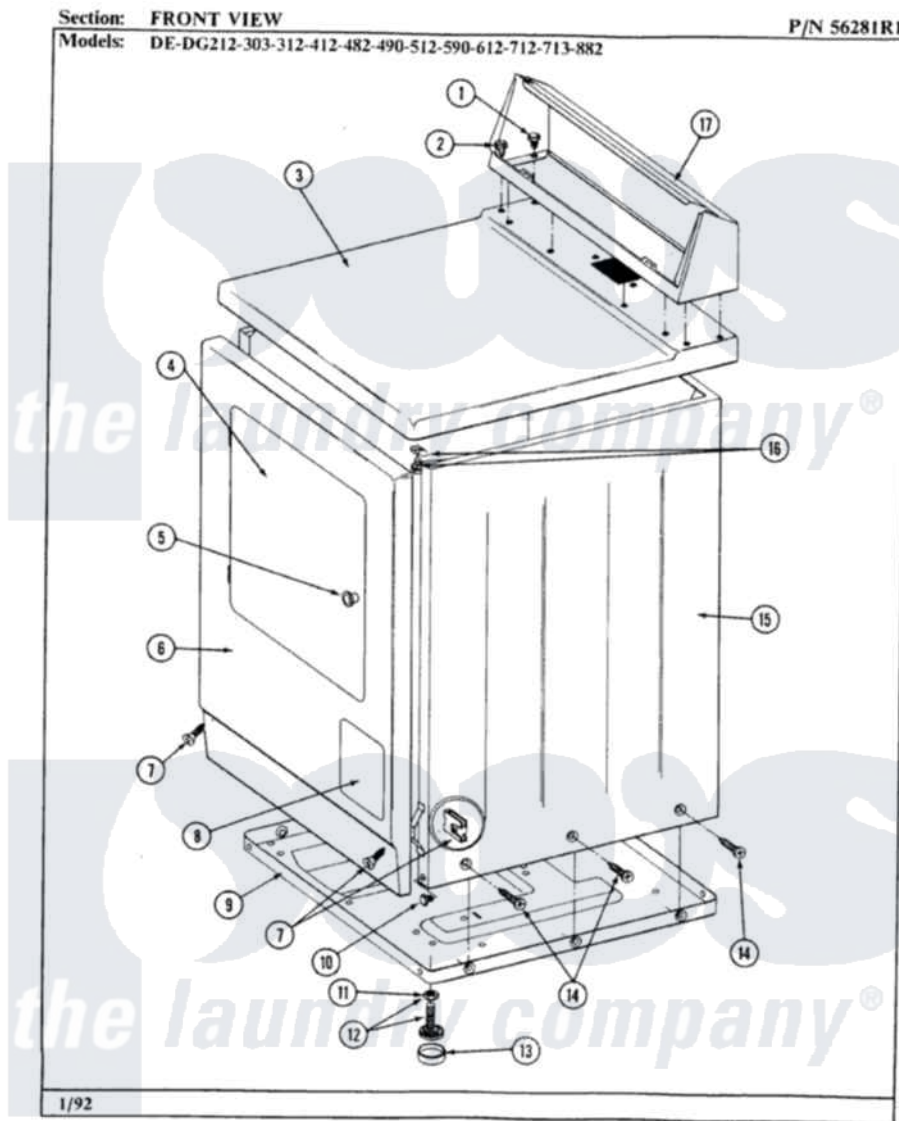

Maytag GDE313 03 - FRONT VIEW

26

Maytag Residential Maytag GDE313 Dryer Parts Parts Diagram 03 - FRONT VIEW
 Click on the part number to view part

Item	Original Part Number	Replaced By	Status	Part Description
1	211194		Not Available	LOCK WASHER
2	Y313559			Screw
3	307104M		Not Available	TOP COVER ASSY
4	306668M		Not Available	DOOR, HARVEST WHEAT
5	303942		Not Available	KNOB AND SCREW
6	304595M		Not Available	FRONT PANEL-HARVEST WHEAT
7	204439			Screw And Fstner Assembly
9	Y303361		Not Available	BASE ASSY. (UPPER & LOWER)
10	Y310632	1163839		Screw
11	Y052740	62739		Nut, Lock
12	Y305086			Adjustable Leg And Nut
13	Y314137			Foot, Rubber
14	213007			Xfor Cabinet See Cabinet, Back
15	305302M		Not Available	CABINET-HARVEST WHEAT