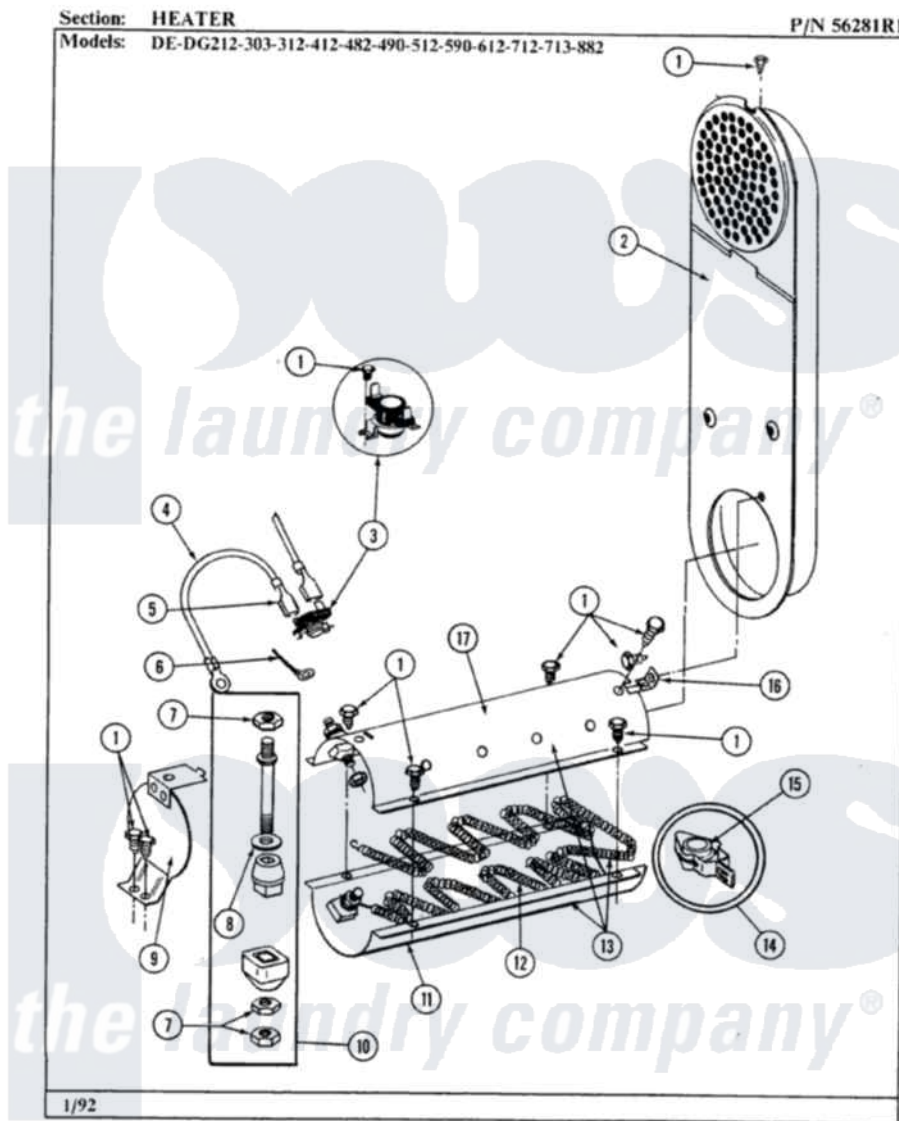

Maytag GDE313 04 - HEATER

36

Maytag [Residential Maytag GDE313 Dryer Parts](#) Parts Diagram 04 - HEATER
 Click on the part number to view part

Item	Original Part Number	Replaced By	Status	Part Description
1	211294	90767		Screw, 8A X 3/8 HeX Washer Head Tapping
2	Y303362			Inlet Duct Assembly - DE
3	303396			Thermostat, Hi-Limit
"	303896			Hi-Limit Thermostat-Canada
4	Y304693			Jumper Wire
5	210745			Wire Terminal
6	306448		Not Available	WIRE
7	311484	112432		Nut
8	311093			Washer, Terminal Connection
9	304124		Not Available	HEATER SHIELD
10	Y304596			Terminal Insulator Assembly
11	Y313576			Heater Chamber, Bottom
12	Y313538			Heater Element 240 Volt
"	Y304837	W10116793		Element
13	Y303404			Heater Assembly Complete
14	Y303881			Clip And Insulator Assembly