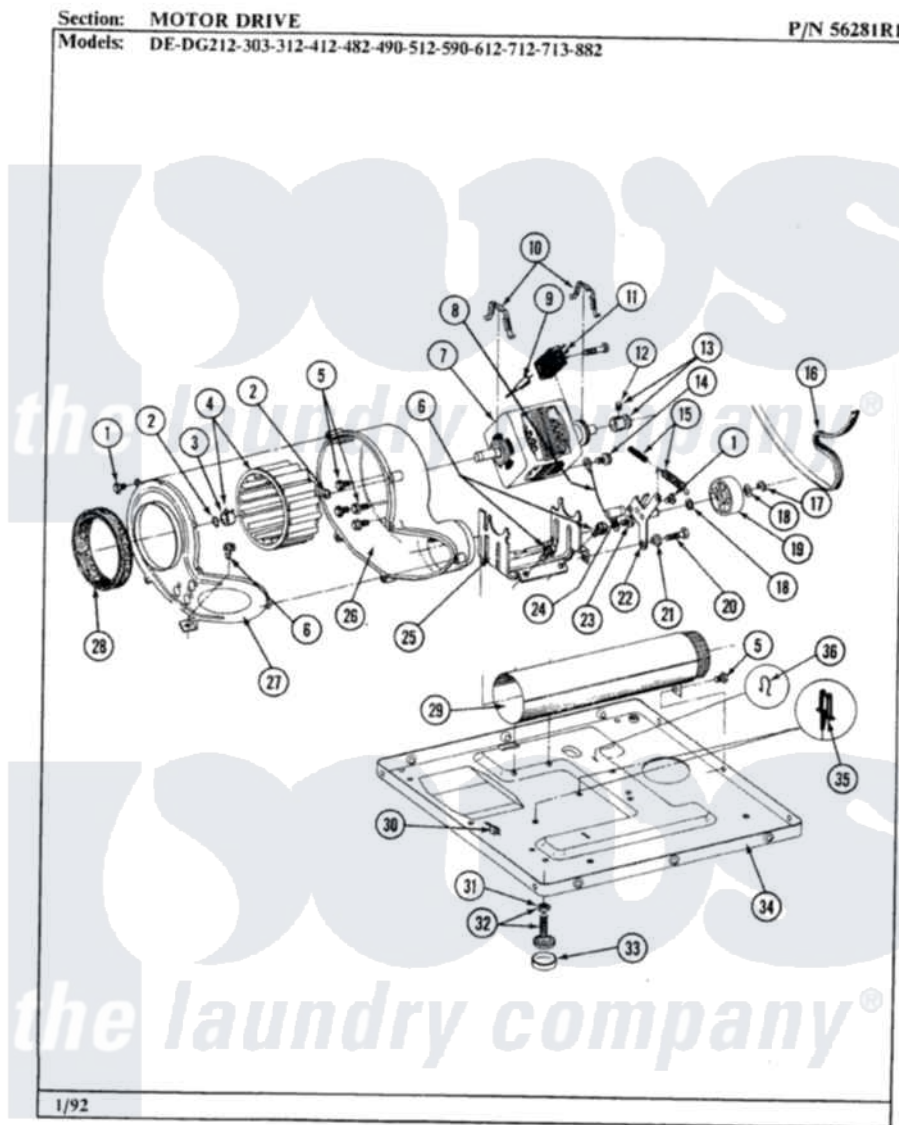

# Maytag GDE313 05 - MOTOR DRIVE

-40

Maytag [Residential Maytag GDE313 Dryer Parts](#) Parts Diagram 05 - MOTOR DRIVE  
Click on the part number to view part

Item	Original Part Number	Replaced By	Status	Part Description
1	Y312961	<a href="#">W10116751</a>		Screw
2	410233	<a href="#">9703438</a>		Ring-Retrn
3	<a href="#">312967</a>			Clamp, Blower Housing
4	<a href="#">Y303836</a>			Blower Wheel Assembly And Clamp
5	Y310632	<a href="#">1163839</a>		Screw
6	<a href="#">Y313561</a>			Screw---NA
7	Y303358	<a href="#">W10410999</a>		Motor-Drive
8	<a href="#">901220</a>			Ground Wire
9	306448		Not Available	WIRE
10	<a href="#">Y015825</a>			Clip, Motor To Motor Support
11	Y303877		Not Available	SWITCH, MOTOR EXTERNAL START No.303358-2, No.303358-4, 303358-7
"	<a href="#">Y303879</a>			Switch, Motor External Start
"	306207		Not Available	(PROD. No.303358-8 & No.303358-9)
12	<a href="#">Y053241</a>			Set Screw, Motor Pulley