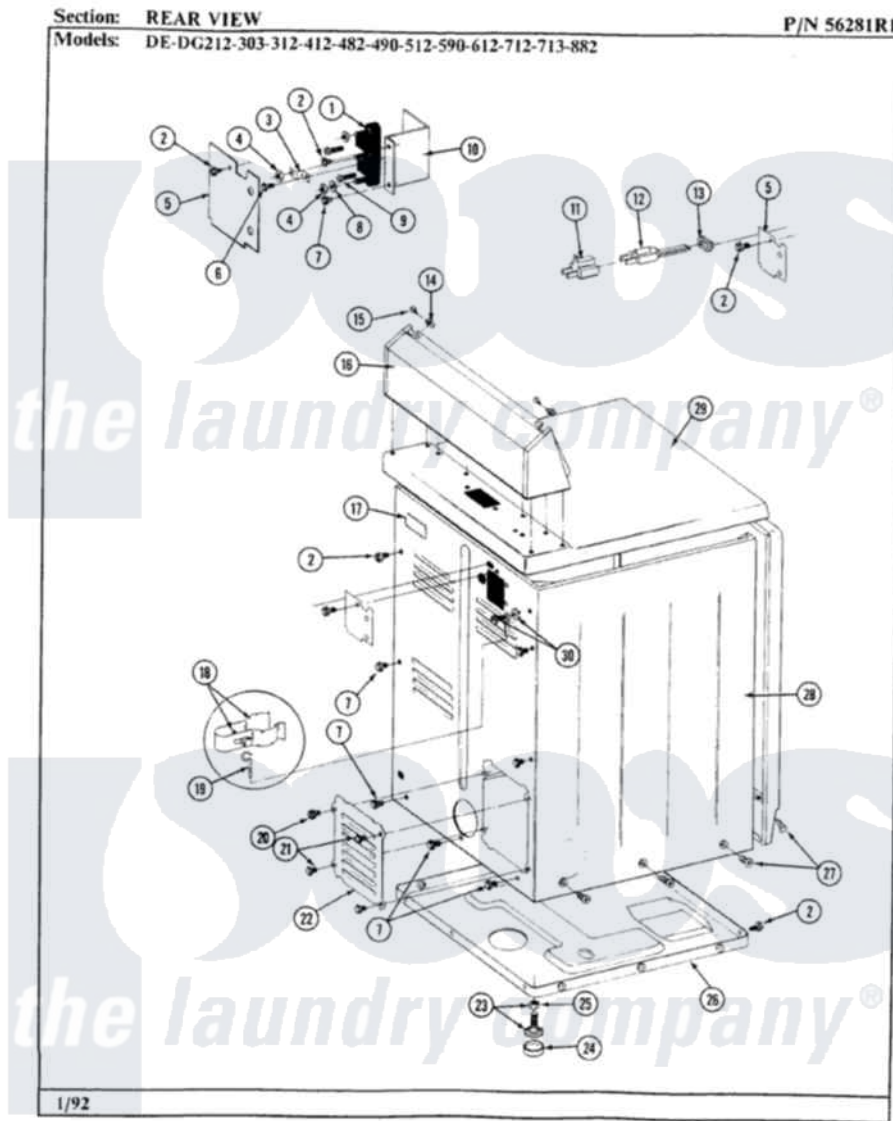

Maytag GDE313 07 - REAR VIEW

28

Maytag [Residential Maytag GDE313 Dryer Parts](#) Parts Diagram 07 - REAR VIEW
 Click on the part number to view part

Item	Original Part Number	Replaced By	Status	Part Description
1	400008			Block, Terminal
2	Y313561			Screw---NA
3	Y312184			Strap, Grounding
4	311484	112432		Nut
5	Y312905		Not Available	COVER, TERMINAL
6	Y311423	489483		Screw 10-32 X 1/2
7	Y310632	1163839		Screw
8	Y311270			Washer, Terminal Block
9	Y312209	W10001200		Screw
10	Y312904			Bracket, Terminal Block
14	215075			Fastener, Control Panel To Console
15	210932			Screw, No.8 X 9/16 Ctsk Note: Screw, Inlet Duct
16	305193M		Not Available	CONSOLE-HARVEST WHEAT
17	214519			LABEL, ELECTRICAL INSTR. PART NOT USED-GAS MODELS ONLY

18	301548		Clamp, Ground Wire
19	311155		Ground Wire And Clamp
20	Y313559		Screw
21	211294	90767	Screw, 8A X 3/8 HeX Washer Head Tapping
22	Y312951	Not Available	ACCESS COVER, BACK
23	Y305086		Adjustable Leg And Nut
24	Y314137		Foot, Rubber
25	Y052740	62739	Nut, Lock
26	Y303361	Not Available	BASE ASSY. (UPPER & LOWER)
27	213007		Xfor Cabinet See Cabinet, Back
28	305193M	Not Available	CONSOLE-HARVEST WHEAT
29	307104M	Not Available	TOP COVER ASSY
30	303846	22003781	Screw, Ground Strap