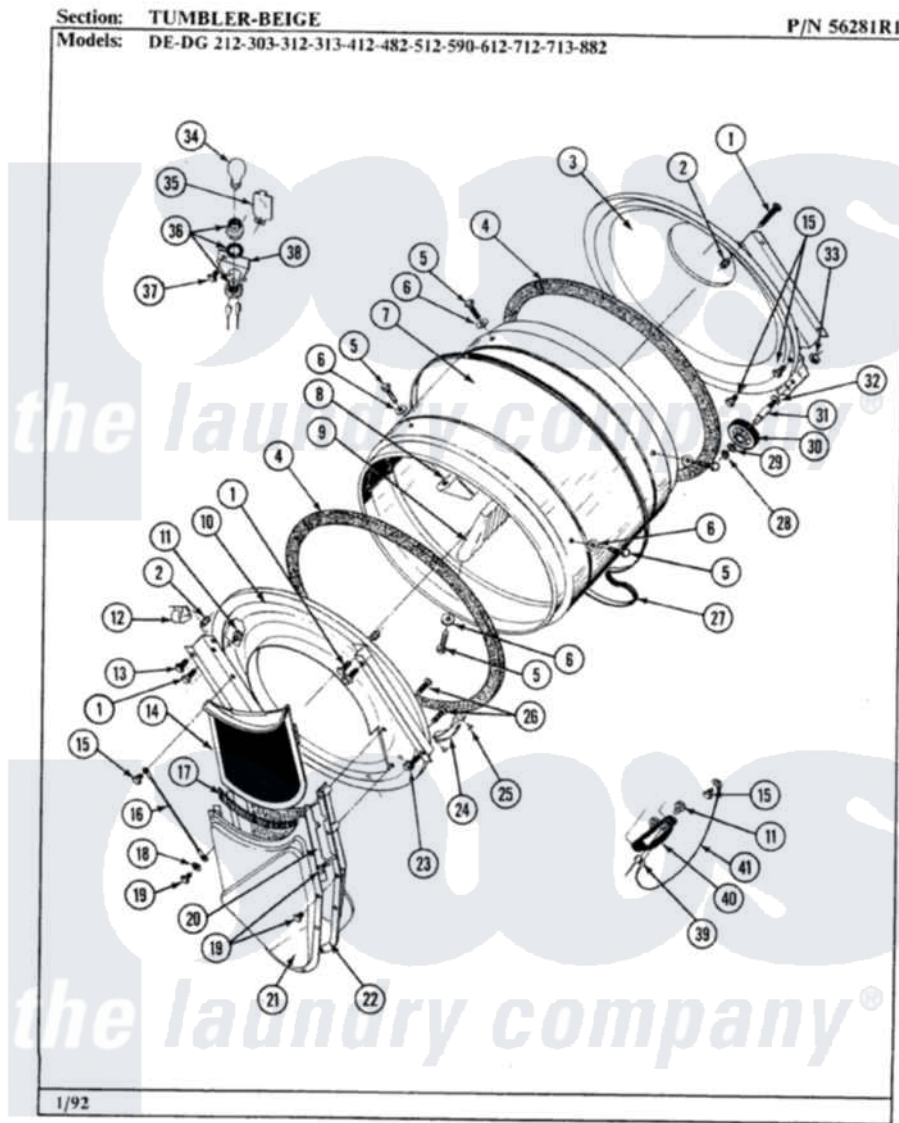

Maytag GDE313 08 - TUMBLER-BEIGE

34

Maytag Residential Maytag GDE313 Dryer Parts Parts Diagram 08 - TUMBLER-BEIGE
 Click on the part number to view part

Item	Original Part Number	Replaced By	Status	Part Description
1	313764		Not Available	SCREW
2	313915	31-3915		Tech Sheet
3	Y306660	33001106		Back, Tumbler
4	314820			Seal, Tumbler
5	Y310759			Screw, Tumbler Baffles
6	314158			Washer, Baffle To Tumbler
7	314802		Not Available	TUMBLER W/OUT BAFFLES
"	306663		Not Available	TUMBLER W/BAFFLES
8	314803	33001012		Baffle
9	314804	33001004		Baffle, Tall
10	306670		Not Available	TUMBLER FRONT----NA
12	Y310376			Clip, Door Switch Harness
13	Y313561			Screw----NA
14	Y306666	33001003		Screen, Lint
15	211294	90767		Screw, 8A X 3/8 HeX Washer Head Tapping
16	205810			Wire, Ground

17	Y313796		Lint Seal
18	310557		Washer
19	Y312961	W10116751	Screw
20	Y313795		Guide For Lint Screen
21	Y312964	Not Available	OUTLET DUCT - OUTER HALF
22	306656	Not Available	OUTLET DUCT & GRID ASSEMBLY
"	306657	Not Available	OUTLET DUCT & GRID
23	Y310632	1163839	Screw
24	306508		Tumbler Bearing Kit ----W
25	210720		Rivet, Bearing To Tumbler Fmt
26	Y314110	33002917	Screw, No.10-16
27	Y312959		Poly "V" Belt For Tumbler
28	410233	9703438	Ring-Retrn
29	312535		Washer, Vault Mounting Brk.
30	Y303373	12001541	Drum Roller/Washer Assembly--W
31	Y312948	6-3129480	Shaft- Tumbler
32	Y313347	312535	Washer, Vault Mounting Brk.
33	312538	33001443	Nut, Hex