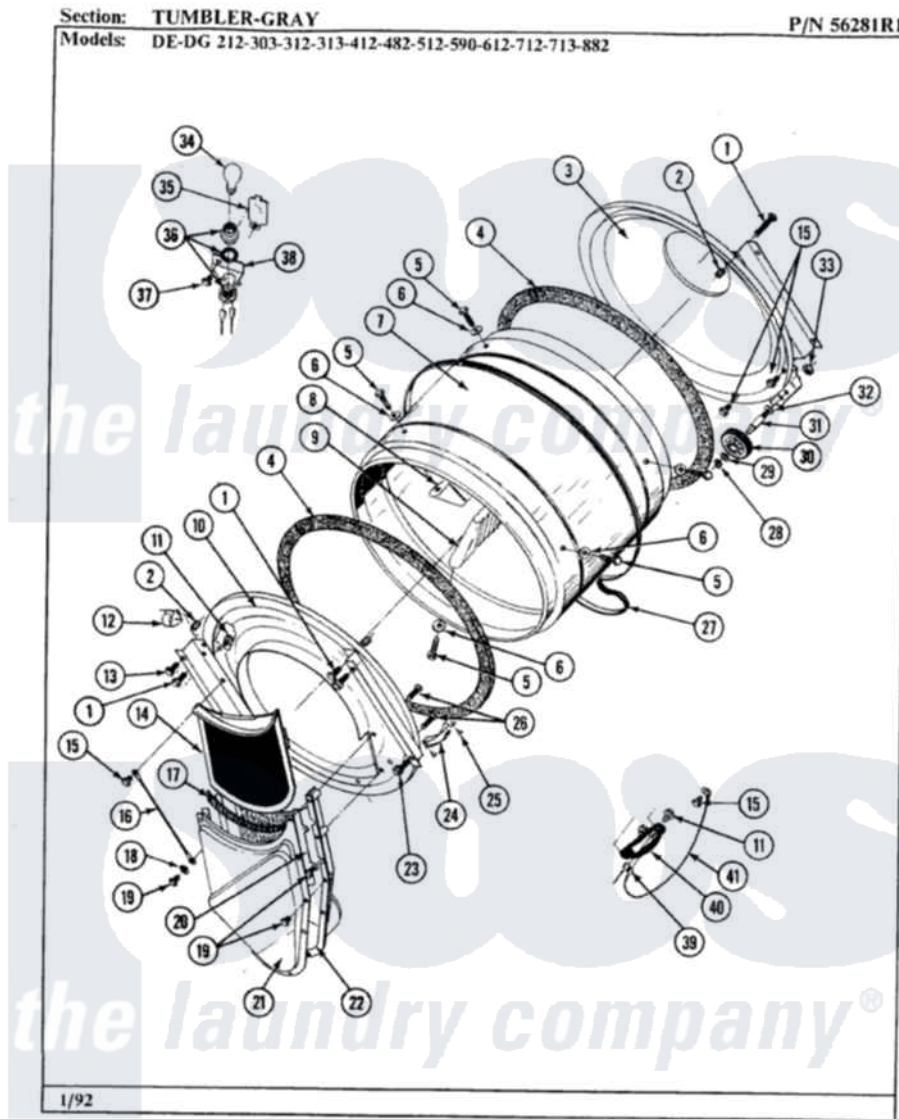

Maytag GDE313 09 - TUMBLER-GRAY

32

Maytag [Residential Maytag GDE313 Dryer Parts](#) Parts Diagram 09 - TUMBLER-GRAY
 Click on the part number to view part

Item	Original Part Number	Replaced By	Status	Part Description
1	313764		Not Available	SCREW
2	313915	31-3915		Tech Sheet
3	Y306660	33001106		Back, Tumbler
4	Y313541	33313541		Seal- Tumbler
5	Y310759			Screw, Tumbler Baffles
6	314158			Washer, Baffle To Tumbler
7	305187		Not Available	TUMBLER W/BAFFLES
"	Y314153		Not Available	TUMBLER No.
8	314154		Not Available	TUMBLER BAFFLE - SHORT
9	314155	33001004		Baffle, Tall
10	Y303815	33001231		Front- Tumbler
12	Y310376			Clip, Door Switch Harness
13	Y313561			Screw---NA
14	Y304388	33001003		Screen, Lint
15	211294	90767		Screw, 8A X 3/8 HeX Washer Head Tapping
16	205810			Wire, Ground

17	Y313796		Lint Seal
18	310557		Washer
19	Y312961	W10116751	Screw
20	Y313795		Guide For Lint Screen
21	Y312964	Not Available	OUTLET DUCT - OUTER HALF
22	Y304810	Not Available	OUTLET DUCT ASSEMBLY---S
23	Y310632	1163839	Screw
24	306508		Tumbler Bearing Kit ---W
25	210720		Rivet, Bearing To Tumbler Fmt
26	Y314110	33002917	Screw, No.10-16
27	Y312959		Poly "V" Belt For Tumbler
28	410233	9703438	Ring-Retrn
29	312535		Washer, Vault Mounting Brk.
30	Y303373	12001541	Drum Roller/Washer Assembly--W
31	Y312948	6-3129480	Shaft- Tumbler
32	Y313347	312535	Washer, Vault Mounting Brk.
33	312538	33001443	Nut, Hex