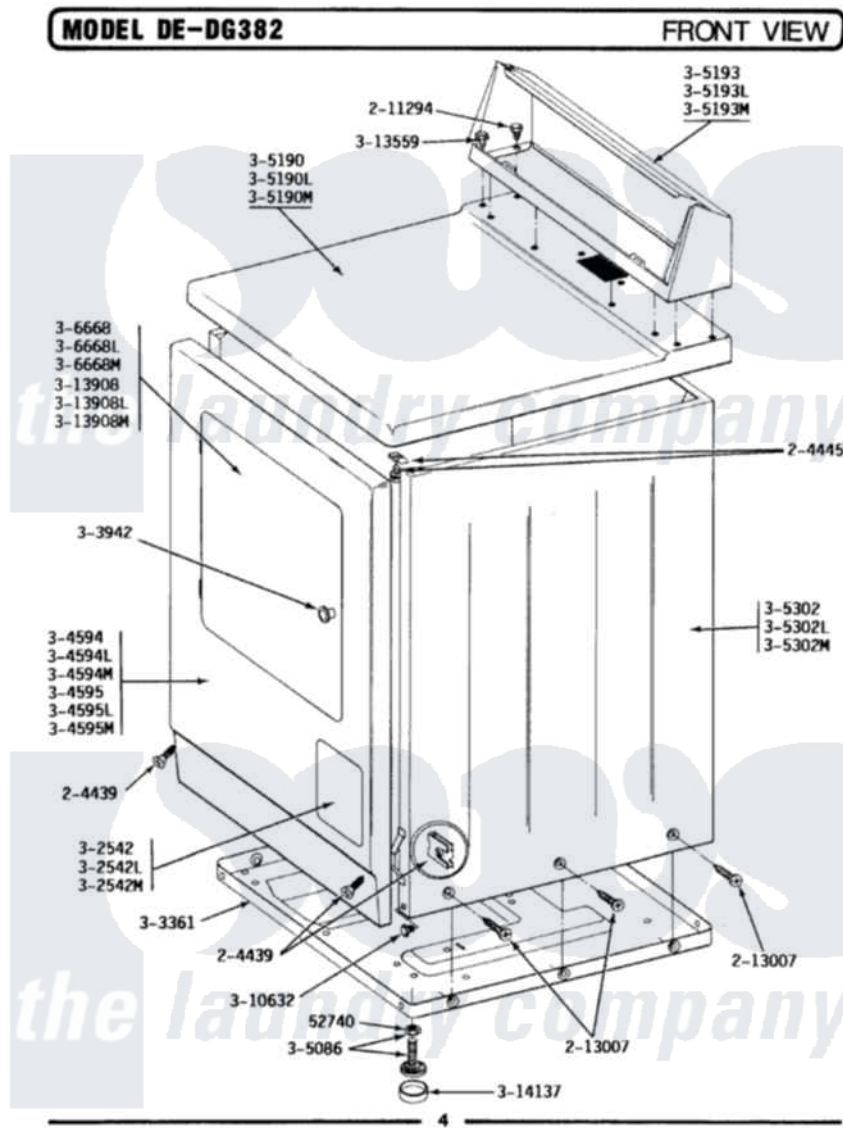

# Maytag GDE382 03 - FRONT VIEW

Maytag Residential Maytag GDE382 Dryer Parts Parts Diagram 03 - FRONT VIEW  
 Click on the part number to view part

Item	Original Part Number	Replaced By	Status	Part Description
1	Y052740	<a href="#">62739</a>		Nut, Lock
2	<a href="#">204439</a>			Screw And Fstner Assembly
3	<a href="#">204445</a>			Screw And Fastener Assembly
4	211294	<a href="#">90767</a>		Screw, 8A X 3/8 HeX Washer Head Tapping
5	<a href="#">213007</a>			Xfor Cabinet See Cabinet, Back
6	Y303361		Not Available	BASE ASSY. (UPPER & LOWER)
7	303942		Not Available	KNOB AND SCREW
10	304595M		Not Available	FRONT PANEL-HARVEST WHEAT
11	<a href="#">Y305086</a>			Adjustable Leg And Nut
14	305190M		Not Available	TOP COVER-HARVEST WHEAT
15	<a href="#">Y305193</a>			Console
17	305193M		Not Available	CONSOLE-HARVEST WHEAT
20	305302M		Not Available	CABINET-HARVEST WHEAT

23	306668M	Not Available	DOOR, HARVEST WHEAT
24	Y310632	<a href="#">1163839</a>	Screw
25	<a href="#">Y313559</a>		Screw
28	313908M	Not Available	DOOR PANEL-HARVEST WHEAT
29	<a href="#">Y314137</a>		Foot, Rubber