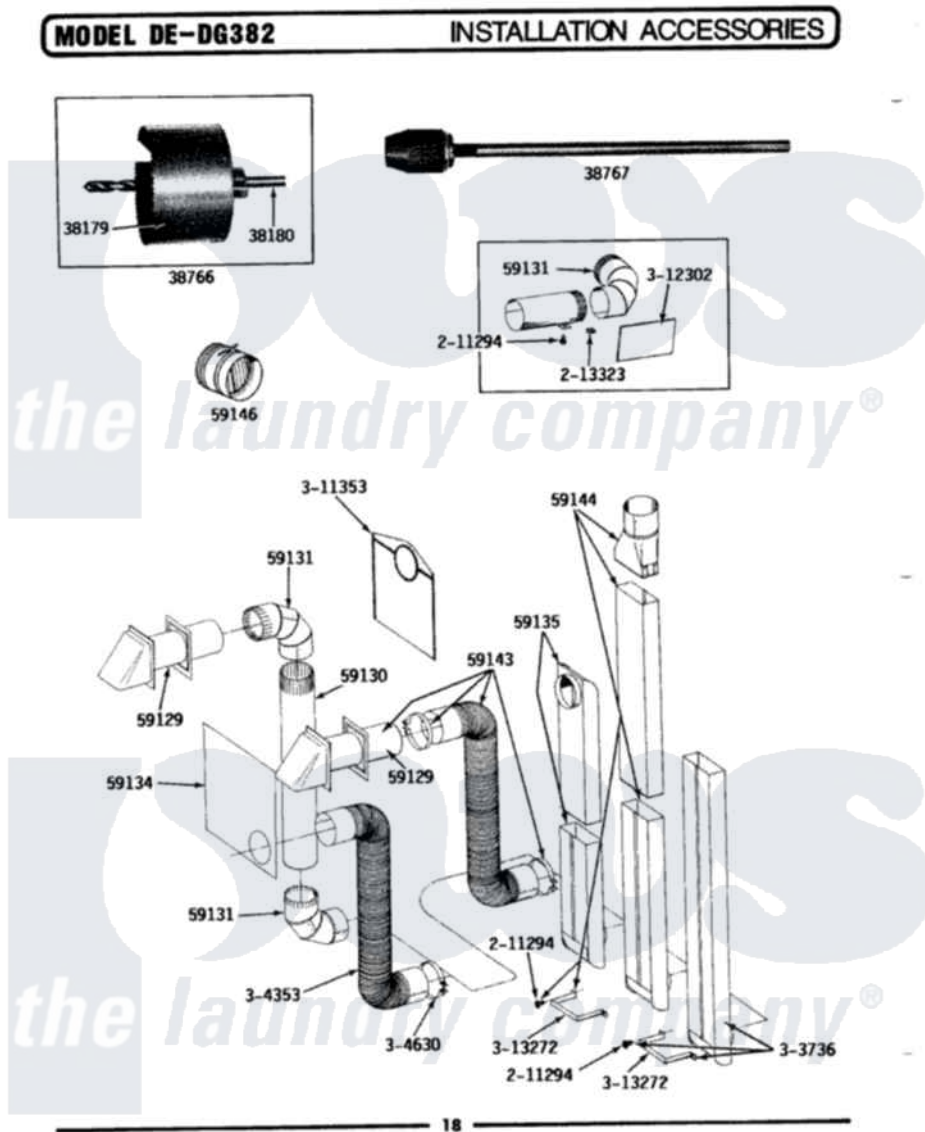

# Maytag GDE382 05 - INSTALLATION ACCESSORIES

Maytag [Residential Maytag GDE382 Dryer Parts](#) Parts Diagram 05 - INSTALLATION ACCESSORIES  
 Click on the part number to view part

Item	Original Part Number	Replaced By	Status	Part Description
1	038179		Not Available	BLADE, SAW
2	038180		Not Available	REPLACEMENT DRILL
3	038766		Not Available	HOLE SAW W/DRILL BIT
4	<a href="#">038767</a>			Extension Chuck, Drill
5	Y059129	<a href="#">4396007RW</a>		Vent Hood
6	<a href="#">Y059130</a>			Pipe, Venting
7	<a href="#">Y059131</a>			Elbow, Venting
8	Y059134			PLATE, ALUM. WINDOW (15" X 20")
9	<a href="#">Y059135</a>			Vent Duct Assembly
10	<a href="#">Y059143</a>			Flexible Vent Kit
11	059144		Not Available	RECTANGULAR VENT KIT
12	059146		Not Available	DAMPER, BACK DRAFT
13	211294	<a href="#">90767</a>		Screw, 8A X 3/8 Hex Washer Head Tapping
14	<a href="#">213323</a>			Fastener, Exhaust Duct Kit
15	303736		Not Available	EXHAUST DEFLECTOR KIT

16	Y304353	<a href="#">4396010RP</a>	6ft Scvent
17	<a href="#">Y304630</a>		Clamp, Flexible Duct
NI	<a href="#">Y304652</a>		Exhaust Duct Kit
19	311353	Not Available	BAG, LINT (DACRON)
20	<a href="#">312302</a>		Insulation, Exhaust Duct Kit
21	<a href="#">313272</a>		Bracket, Exhaust Deflector