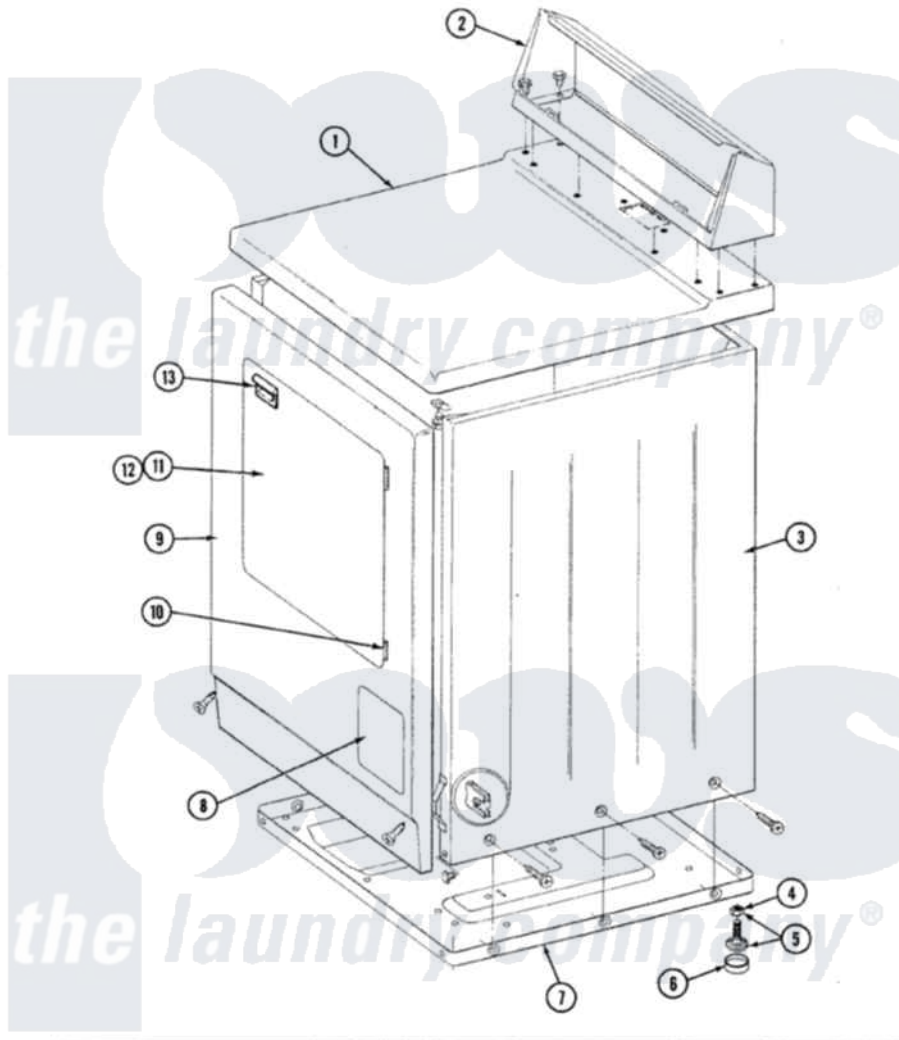

# Maytag GDE4000 03 - FRONT VIEW

SECTION: FRONT VIEW  
MODEL: DE-D6 MODELS

Issue Date: 6/90

56

Maytag [Residential Maytag GDE4000 Dryer Parts](#) Parts Diagram 03 - FRONT VIEW  
Click on the part number to view part

Item	Original Part Number	Replaced By	Status	Part Description
1	307104M		Not Available	TOP COVER ASSY
"	<a href="#">204445</a>			Screw And Fastener Assembly
2	<a href="#">Y313559</a>			Screw
"	305193M		Not Available	CONSOLE-HARVEST WHEAT
3	307124M		Not Available	CABINET ASSY HVT WHEAT
"	Y310632	<a href="#">1163839</a>		Screw
4	Y052740	<a href="#">62739</a>		Nut, Lock
5	<a href="#">Y305086</a>			Adjustable Leg And Nut
6	<a href="#">Y314137</a>			Foot, Rubber
7	Y303361		Not Available	BASE ASSY. (UPPER & LOWER)
9	308000M		Not Available	FRONT PANEL ASSY
10	307099	<a href="#">33001230</a>		Hinge, Door
11	307111M		Not Available	DOOR ASSY HVT WHEAT
12	314966M		Not Available	DOOR PANEL HVT WHEAT
13	314973		Not Available	HANDLE DOOR HVT WHEAT