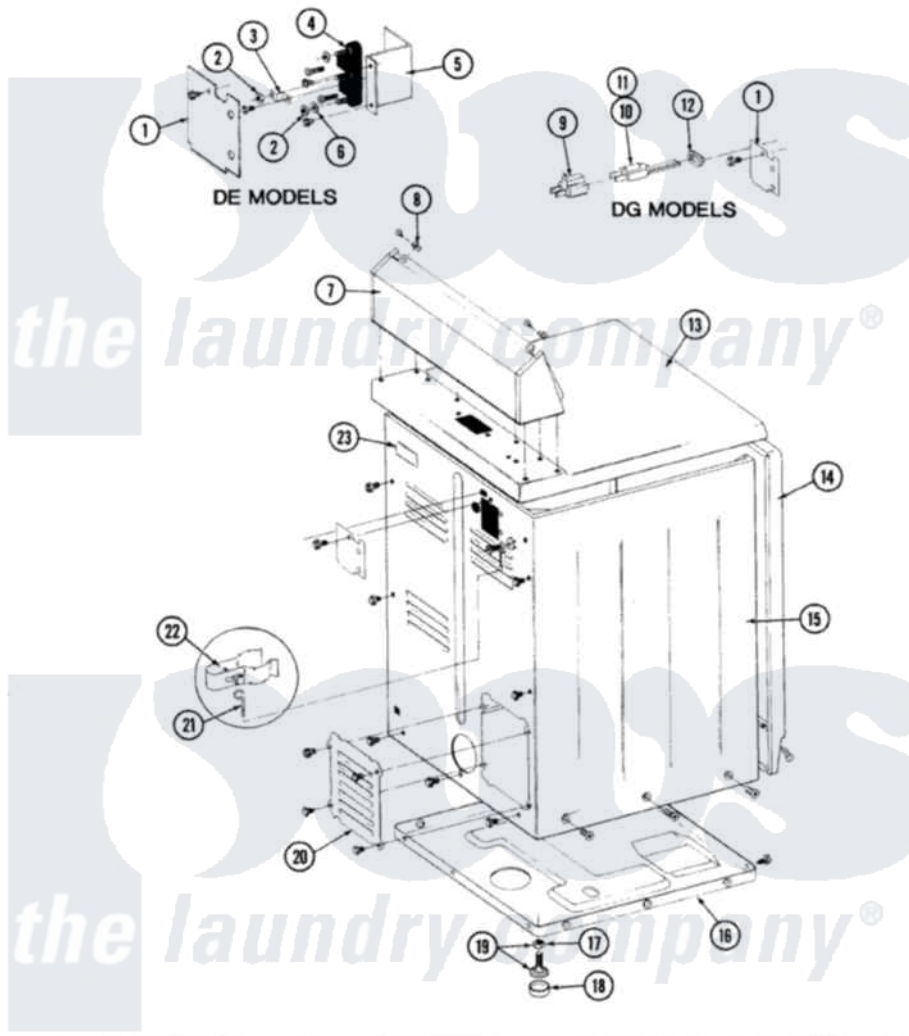

Maytag GDE4000 09 - REAR VIEW

SECTION: REAR VIEW
MODEL: DE-DG MODELS

Issue Date: 6/90

38

Maytag [Residential Maytag GDE4000 Dryer Parts](#) Parts Diagram 09 - REAR VIEW
Click on the part number to view part

| Item | Original Part Number | Replaced By | Status | Part Description |
|------|-------------------------|---------------------------|---------------|------------------------------------|
| 1 | Y312905 | | Not Available | COVER, TERMINAL |
| " | Y313561 | | | Screw---NA |
| 2 | 311484 | 112432 | | Nut |
| 3 | Y311423 | 489483 | | Screw 10-32 X 1/2 |
| " | Y312184 | | | Strap, Grounding |
| 4 | Y312209 | W10001200 | | Screw |
| " | 400008 | | | Block, Terminal |
| 5 | Y312904 | | | Bracket, Terminal Block |
| " | Y313561 | | | Screw---NA |
| " | Y310632 | 1163839 | | Screw |
| 6 | Y311270 | | | Washer, Terminal Block |
| 7 | 305193M | | Not Available | CONSOLE-HARVEST WHEAT |
| 8 | 215075 | | | Fastener, Control Panel To Console |
| 11 | 305168 | 33002916 | | Power Cord, Canadian 240V |
| 13 | 307104M | | Not Available | TOP COVER ASSY |
| 14 | 308000M | | Not Available | FRONT PANEL ASSY |

| | | | |
|----|-------------------------|-------------------------|---|
| 15 | Y310632 | 1163839 | Screw |
| " | Y313561 | | Screw---NA |
| " | 307124M | Not Available | CABINET ASSY HVT WHEAT |
| 16 | Y303361 | Not Available | BASE ASSY. (UPPER & LOWER) |
| 17 | Y052740 | 62739 | Nut, Lock |
| 18 | Y314137 | | Foot, Rubber |
| 19 | Y305086 | | Adjustable Leg And Nut |
| 20 | Y312951 | Not Available | ACCESS COVER, BACK |
| " | 211294 | 90767 | Screw, 8A X 3/8 HeX Washer Head Tapping |
| " | Y313559 | | Screw |