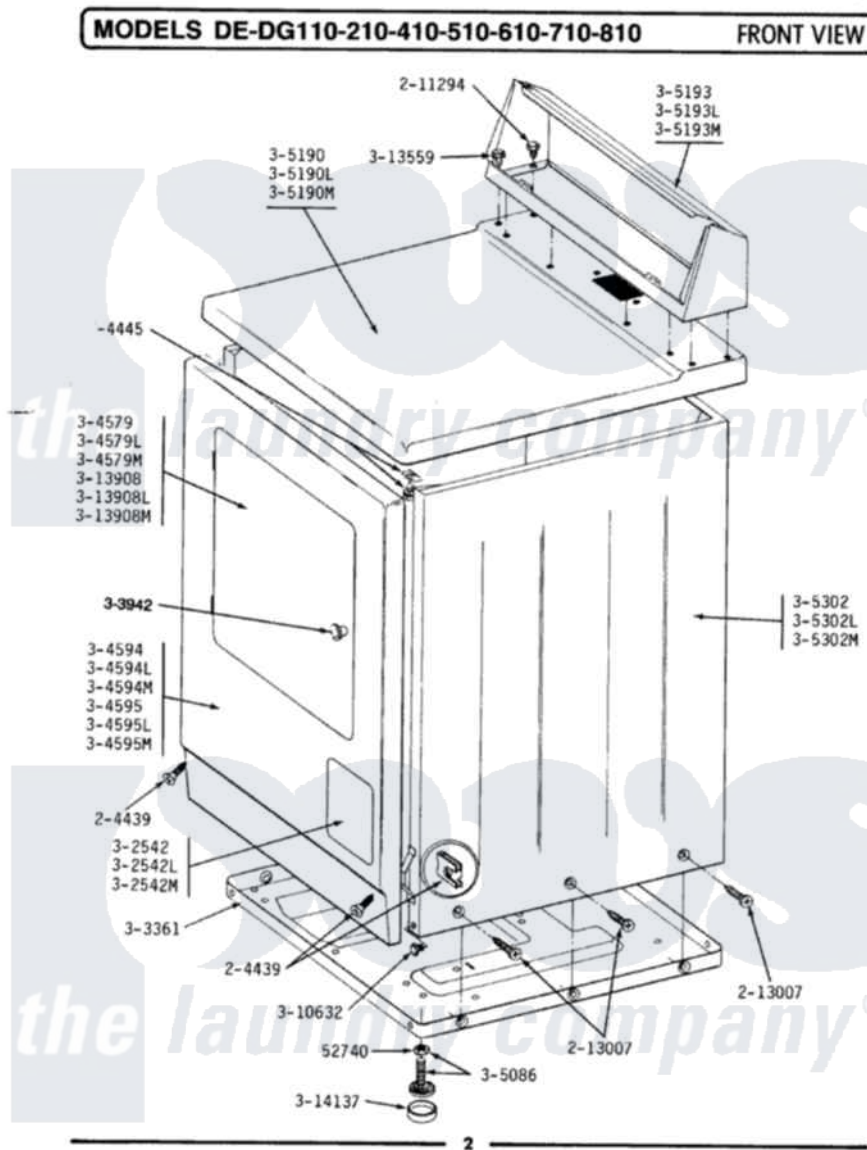

Maytag GDE410 03 - FRONT VIEW

Maytag Residential Maytag GDE410 Dryer Parts Parts Diagram 03 - FRONT VIEW
 Click on the part number to view part

Item	Original Part Number	Replaced By	Status	Part Description
1	Y052740	62739		Nut, Lock
2	204439			Screw And Fstner Assembly
3	204445			Screw And Fastener Assembly
4	211294	90767		Screw, 8A X 3/8 HeX Washer Head Tapping
5	213007			Xfor Cabinet See Cabinet, Back
6	302542		Not Available	PART NOT USED. (DG ONLY)
7	302542L		Not Available	PART NOT USED. (DG ONLY)
8	302542M		Not Available	ACCESS DOOR-HARVEST WHEAT
9	Y303361		Not Available	BASE ASSY. (UPPER & LOWER)
12	304579M		Not Available	DOOR-HARVEST WHEAT
13	304594			Front Panel-White
14	304594L		Not Available	FRONT PANEL-ALMOND
15	304594M	3369903		Dishrack
18	304595M		Not Available	FRONT PANEL-HARVEST

18	304950M	Not Available	WHEAT
19	Y305086		Adjustable Leg And Nut
22	305190M	Not Available	TOP COVER-HARVEST WHEAT
25	305193M	Not Available	CONSOLE-HARVEST WHEAT
28	305302M	Not Available	CABINET-HARVEST WHEAT
29	303942	Not Available	KNOB AND SCREW
30	Y310632	1163839	Screw
31	Y313559		Screw
34	313908M	Not Available	DOOR PANEL-HARVEST WHEAT
35	Y314137		Foot, Rubber