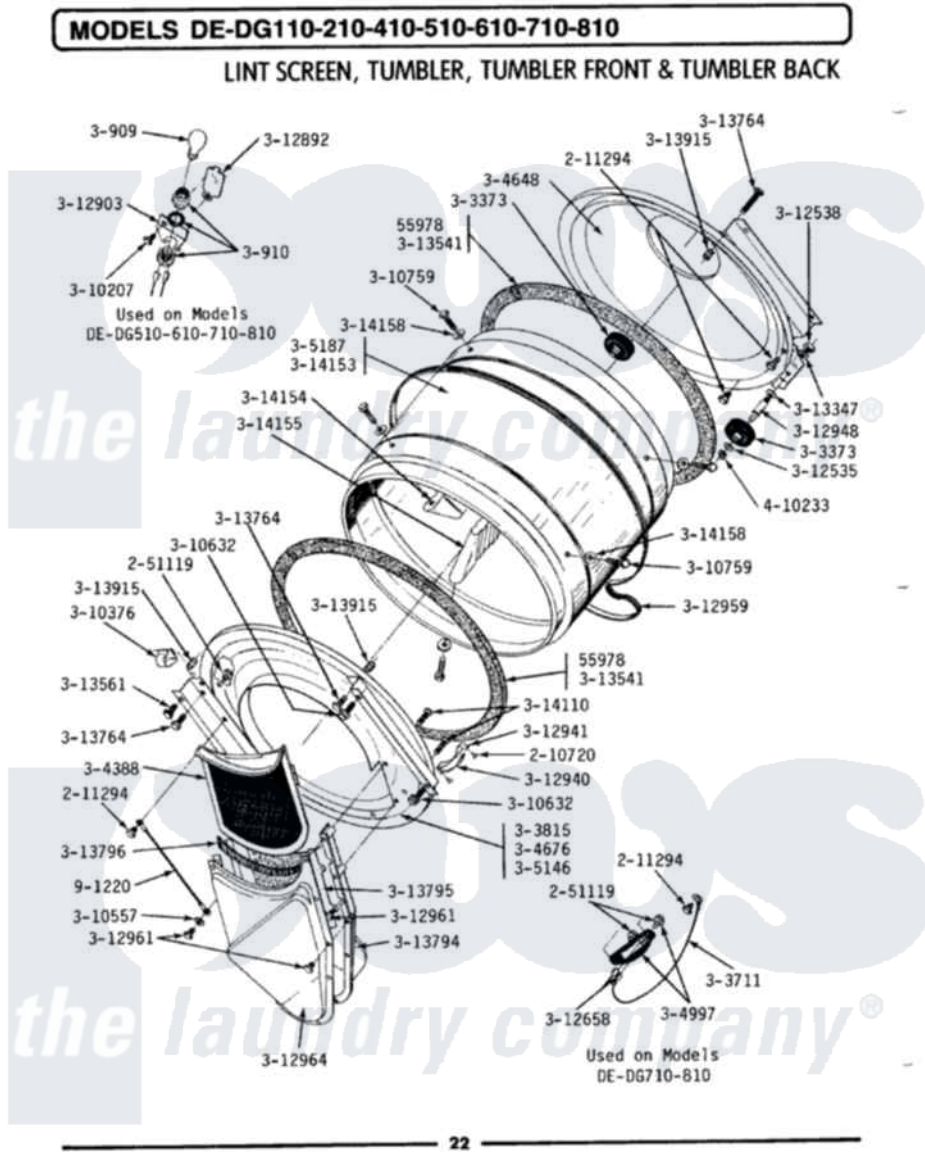

Maytag GDE410 06 - LINT SCREEN, TUMBLER (FRONT & BACK)

Maytag Residential Maytag GDE410 Dryer Parts Parts Diagram 06 - LINT SCREEN, TUMBLER (FRONT & BACK)
 Click on the part number to view part

Item	Original Part Number	Replaced By	Status	Part Description
1	Y055978			Rubber Adhesive, 2 Oz Tube
2	210720			Rivet, Bearing To Tumbler Frnt
3	211294	90767		Screw, 8A X 3/8 HeX Washer Head Tapping
4	Y251119	3177991		Screw
5	300909	8009		Bulb-Light
6	300910		Not Available	RECEPTACLE
7	Y303373	12001541		Drum Roller/Washer Assembly--W
8	Y303711			Sensor Ground Wire
9	Y303815	33001231		Front- Tumbler
10	Y304388	33001003		Screen, Lint
11	Y304648	33001106		Back, Tumbler
12	Y304676		Not Available	TUMBLER FRONT ASSEMBLY
13	304997			Sensor Assembly With Screws
14	Y305146	306708		Tumbler Front Assembly

15	305187		Not Available	TUMBLER W/BAFFLES
16	310207			Screw, No.6 X 1/4 Inch
17	Y310376			Clip, Door Switch Harness
18	310557			Washer
19	Y310632	1163839		Screw
20	Y310759			Screw, Tumbler Baffles
21	312535			Washer, Vault Mounting Brk.
22	312538	33001443		Nut, Hex
23	Y312658			Receptacle, Sensor Ground Wire
24	Y312892	33312892		Lens
25	312903		Not Available	LAMP BRACKET
26	312940	306508		Tumbler Bearing Kit ----W
27	312941	306508		Tumbler Bearing Kit ----W
28	Y312948	6-3129480		Shaft- Tumbler
29	Y312959			Poly "V" Belt For Tumbler
30	Y312961	W10116751		Screw
31	Y312964		Not Available	OUTLET DUCT - OUTER HALF
32	Y313347	312535		Washer, Vault Mounting Brk.
33	Y313541	33313541		Seal- Tumbler
34	Y313561			Screw----NA
35	313764		Not Available	SCREW
36	Y313794		Not Available	OUTLET GRID AND DUCT --- S
37	Y313795			Guide For Lint Screen
38	Y313796			Lint Seal
39	313915	31-3915		Tech Sheet
40	Y314110	33002917		Screw, No.10-16
41	Y314153		Not Available	TUMBLER No.
42	314154		Not Available	TUMBLER BAFFLE - SHORT
43	314155	33001004		Baffle, Tall
44	314158			Washer, Baffle To Tumbler
45	410233	9703438		Ring-Retrn
46	901220			Ground Wire