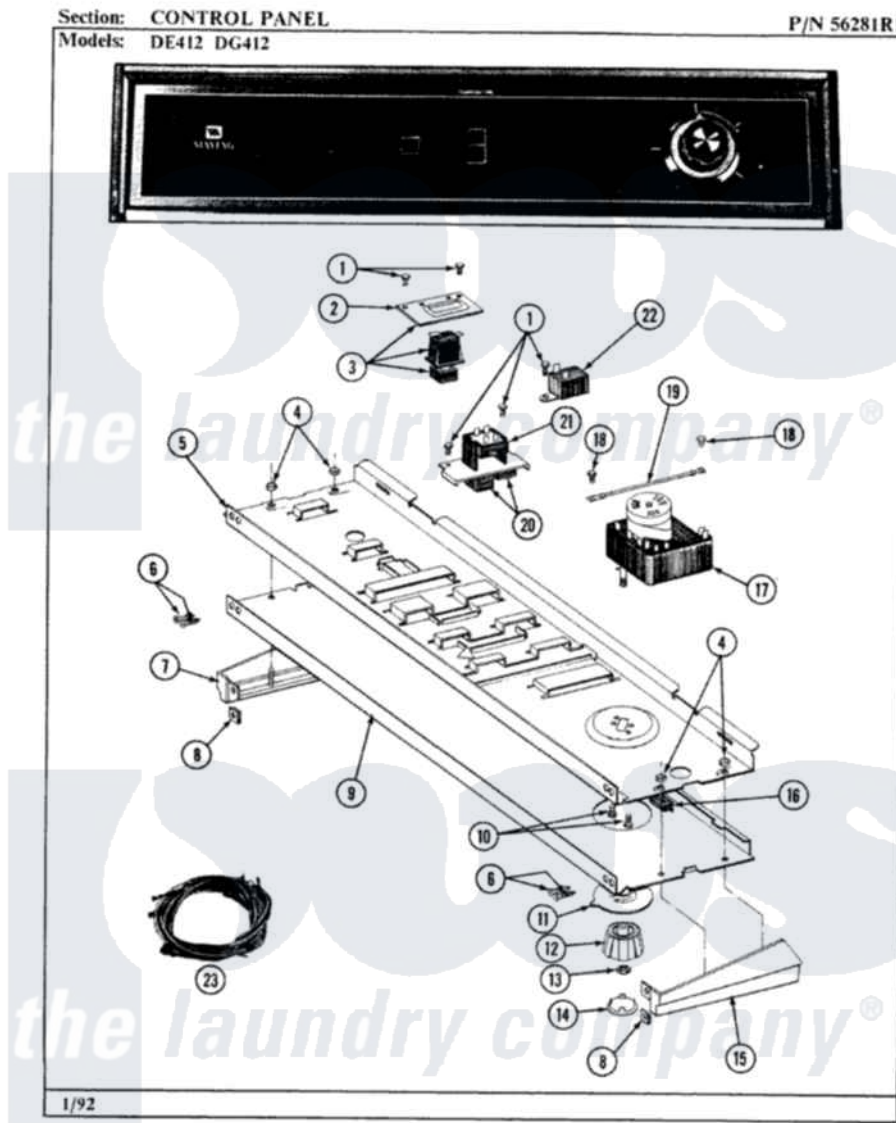

Maytag GDE412 01 - CONTROL PANEL

10

Maytag [Residential Maytag GDE412 Dryer Parts](#) Parts Diagram 01 - CONTROL PANEL
Click on the part number to view part

Item	Original Part Number	Replaced By	Status	Part Description
1	211168	W10139210		Screw, 8-18 X 5/16
2	314177		Not Available	BRACKET FOR START SWITCH
3	306533			Switch, Push/To/Start W/Bkt
4	214872			Palnut, End Cap Note: Nut, Lamp Holder
5	314184			Back Up Plate
6	210932			Screw, No.8 X 9/16 Ctsk Note: Screw, Inlet Duct
7	214815			End Cap F/Control Panel-LH
8	214894			Fastener, End Cap
9	305882		Not Available	CONTROL PANEL
"	306382		Not Available	CONTROL PANEL
10	910708	488234		Screw 8-32 X 1/4
11	314422	33001500		Dial, Timer Indicator
12	314421			Knob For Timer
13	312273			Nut, Control Knob

14	215164		Not Available	CAP FOR KNOB
15	214816			End Cap F/Control Panel-RH
16	214897			Pad, Control Panel
17	305448			Timer
18	211294	90767		Screw, 8A X 3/8 HeX Washer Head Tapping
19	204807			Ground Wire, Supp. Plte To Top Cover
20	215210			Button For Switch
21	305963			Temperature Switch
22	305205	694419		Mini-Buzzer
23	Y306607		Not Available	MAIN WIRE HARNESS
"	306879		Not Available	WIRE HARNESS, MAIN
"	305341			Main Wire Harness