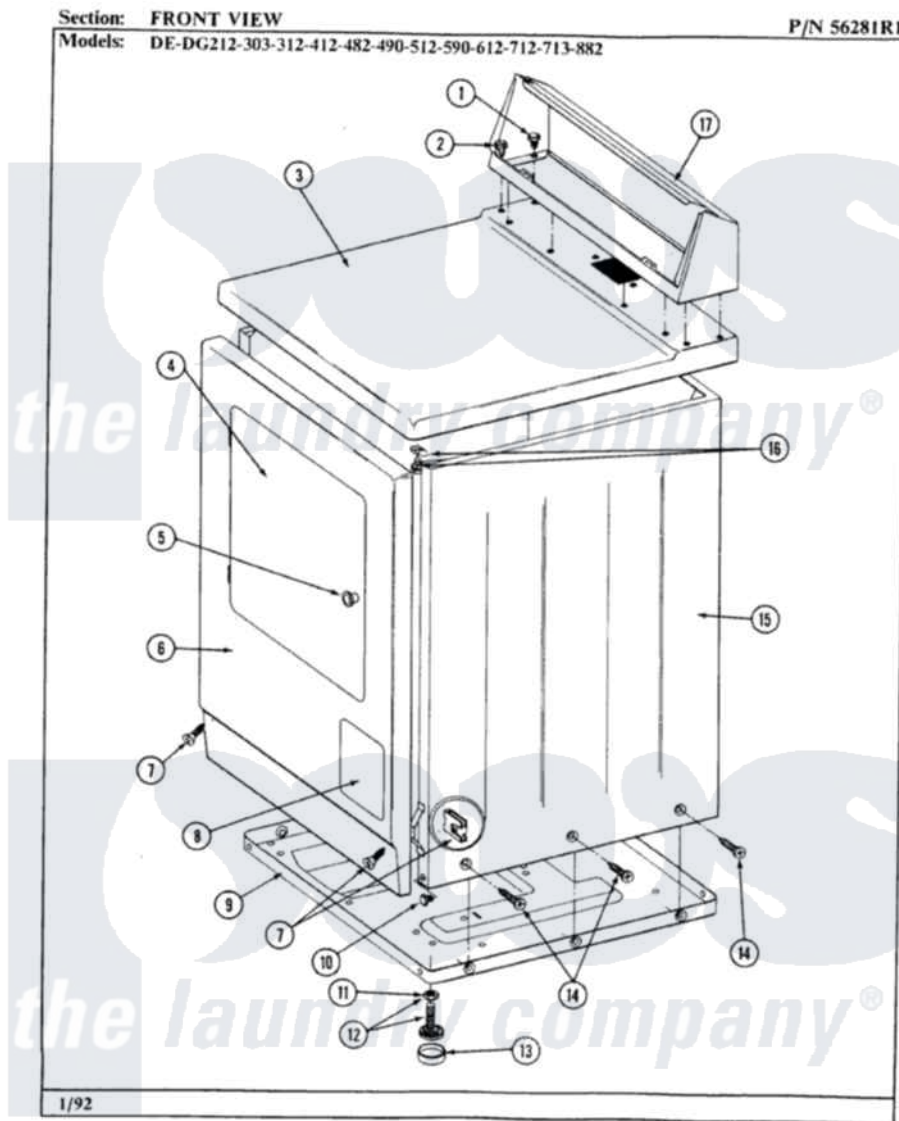

# Maytag GDE412 04 - FRONT VIEW

26

Maytag Residential Maytag GDE412 Dryer Parts Parts Diagram 04 - FRONT VIEW  
 Click on the part number to view part

Item	Original Part Number	Replaced By	Status	Part Description
1	211194		Not Available	LOCK WASHER
2	<a href="#">Y313559</a>			Screw
3	307104M		Not Available	TOP COVER ASSY
4	306668M		Not Available	DOOR, HARVEST WHEAT
5	303942		Not Available	KNOB AND SCREW
6	304595M		Not Available	FRONT PANEL-HARVEST WHEAT
7	<a href="#">204439</a>			Screw And Fstner Assembly
9	Y303361		Not Available	BASE ASSY. (UPPER & LOWER)
10	Y310632	<a href="#">1163839</a>		Screw
11	Y052740	<a href="#">62739</a>		Nut, Lock
12	<a href="#">Y305086</a>			Adjustable Leg And Nut
13	<a href="#">Y314137</a>			Foot, Rubber
14	<a href="#">213007</a>			Xfor Cabinet See Cabinet, Back
15	305302M		Not Available	CABINET-HARVEST WHEAT